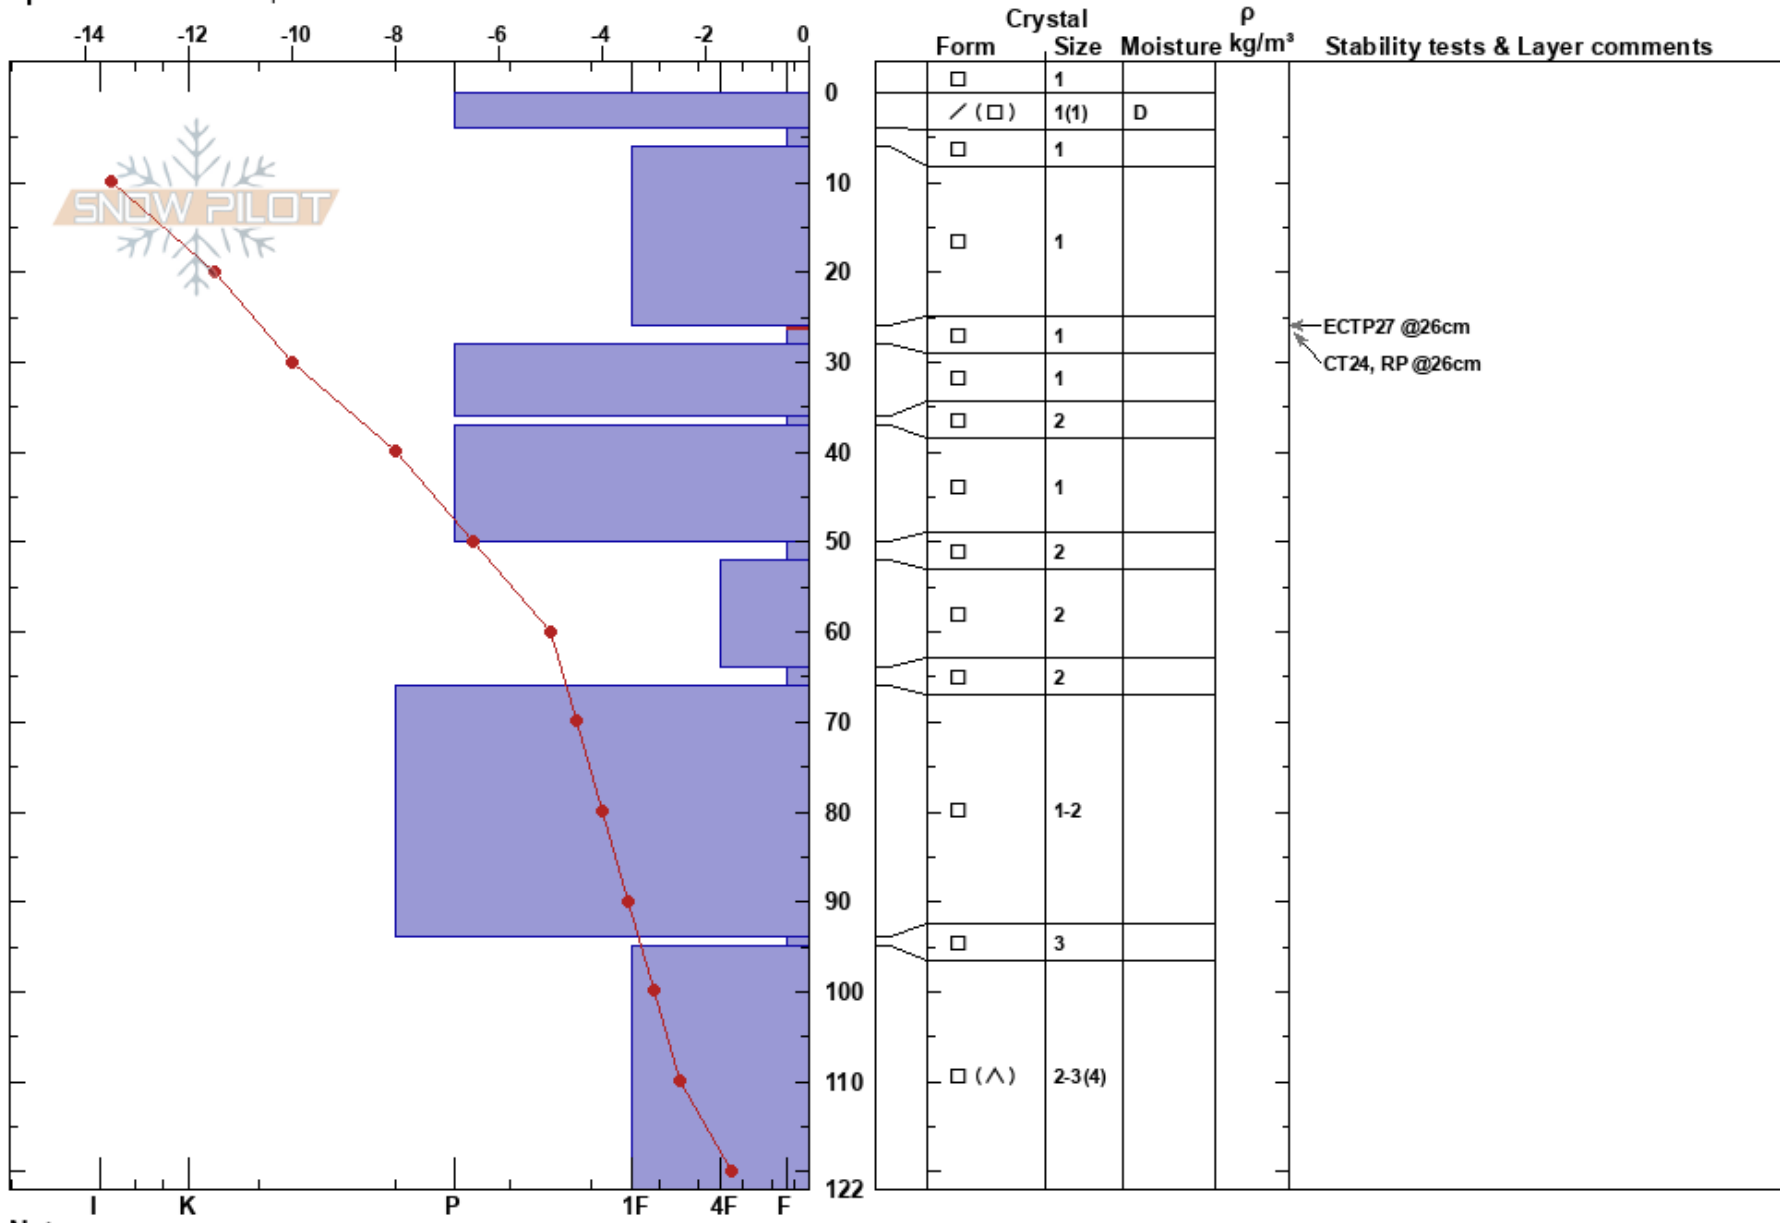

Cirque Peak Alp

James Walter

Stability:

HS:122

Layer Notes:

Banff, Yoho and Kootenay 08/01/2021 - 12:45

Air Temperature: -6°C

PF:20

26-28cm: Problematic layer

AB Co-ord: 11U 538431E 5727767N

Sky Cover: FEW

Elevation: 2455 m

Slope Angle: 22°

Precipitation: NO

Aspect: SW

Wind Loading:

Wind: Calm

Specifics: We skied slope

← ECTP27 @26cm
 ← CT24, RP @26cm

Notes: