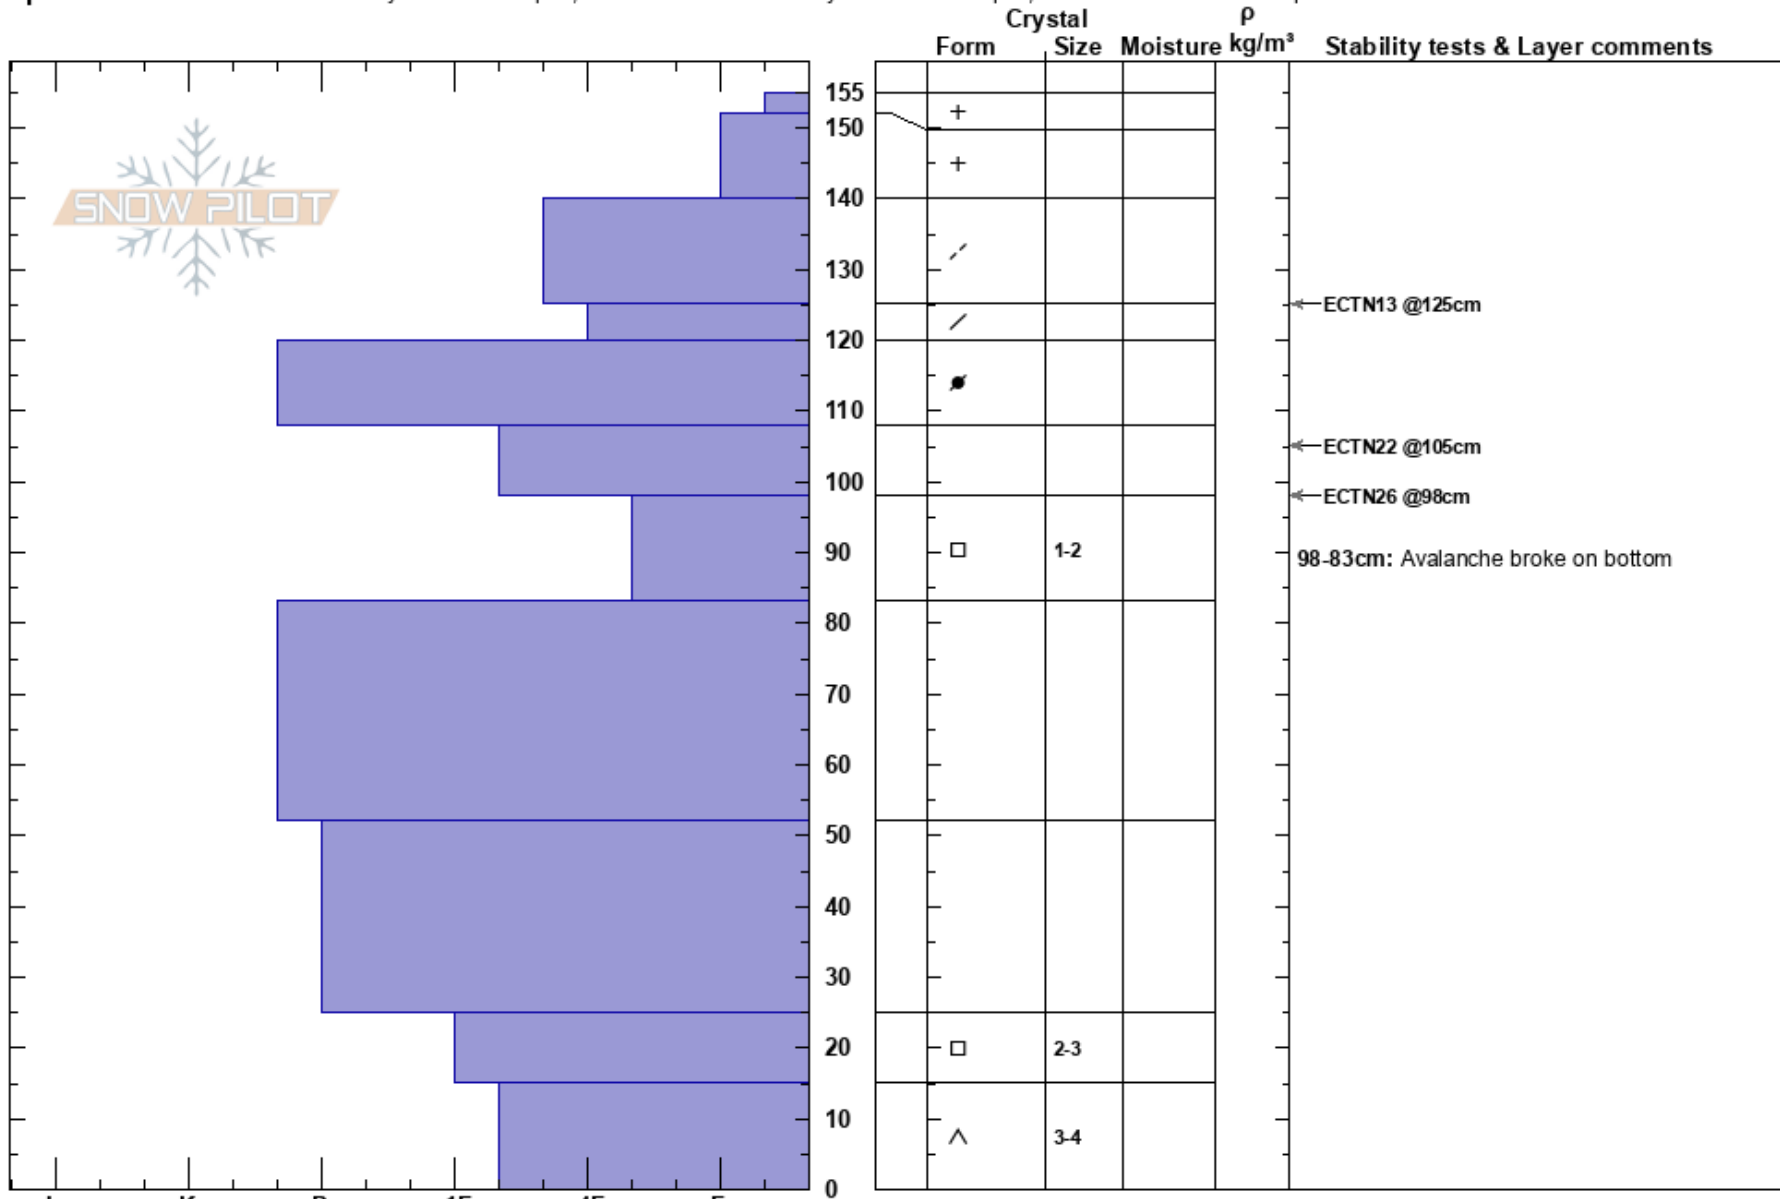

Beaver Creek Crown
 Madison Range-N
 MT
 Elevation: 9400 ft
 Aspect: 5°

Ian Hoyer
 01/08/2021 - 12:00pm
 Co-ord: 45.16978N, -111.36992W
 Slope Angle: 37°
 Wind Loading: previous

Stability: Poor
 Air Temperature: 19°F
 Sky Cover: FEW
 Precipitation: NO
 Wind: Calm

HS: 155
 Layer Notes:
 98-83cm: Avalanche broke on bottom
 98-83cm: Problematic layer

Specifics: Recent avalanche activity on similar slopes; Recent avalanche activity on different slopes; Snowmobile tracks on slope

Notes: Dug in the crown of an avalanche triggered by a snowmobiler the previous afternoon (1/7/21).