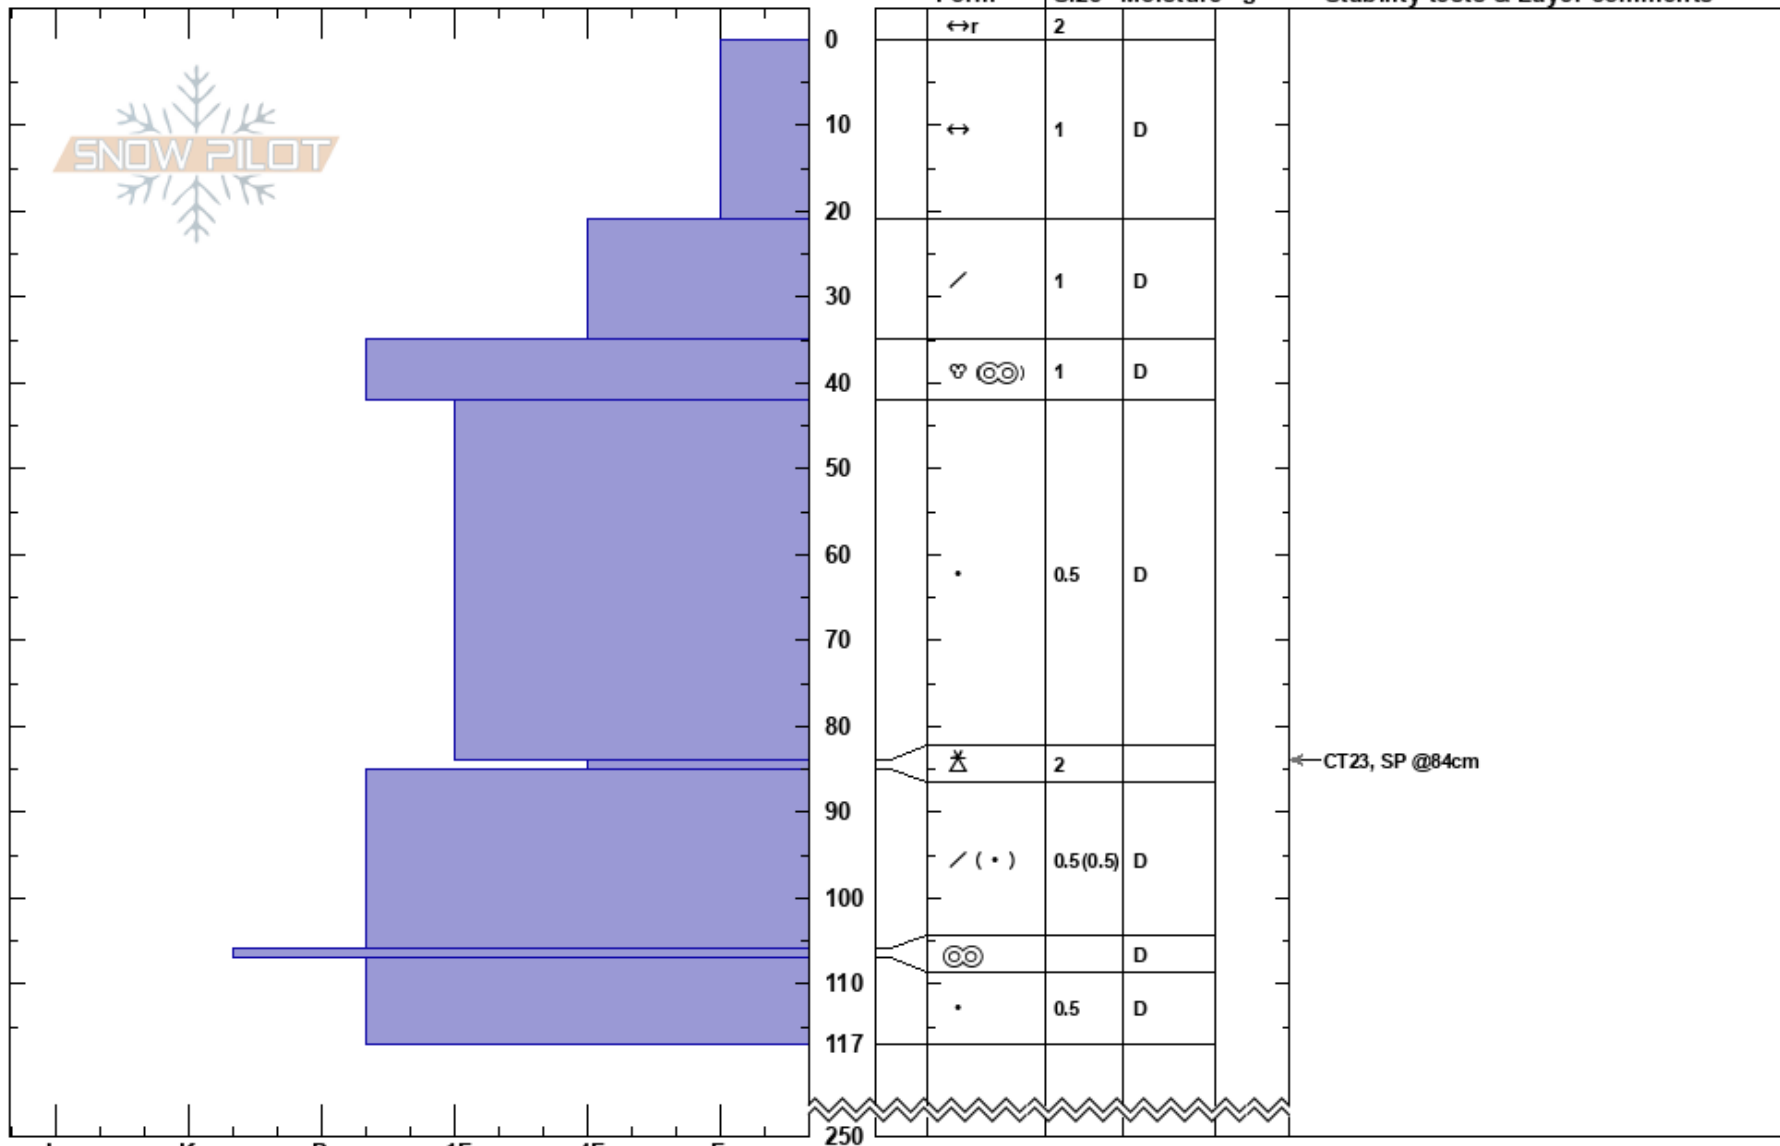

Gorbi East above area  
 Lizard Range  
 BC  
 Elevation: 1719 m  
 Aspect: E  
 Specifics: Pit dug in a Ski Area; Pit is representative of backcountry

Sean Caira  
 07/01/2021 - 15:23  
 Co-ord: 49.46695N, -115.12921W  
 Slope Angle: 40°  
 Wind Loading:

Stability: HS:250  
 Air Temperature: -5.7°C PF:30 84-85cm:Problematic layer  
 Sky Cover: BKN  
 Precipitation: NO  
 Wind: Calm

Notes: DTN, CTN, PSTN