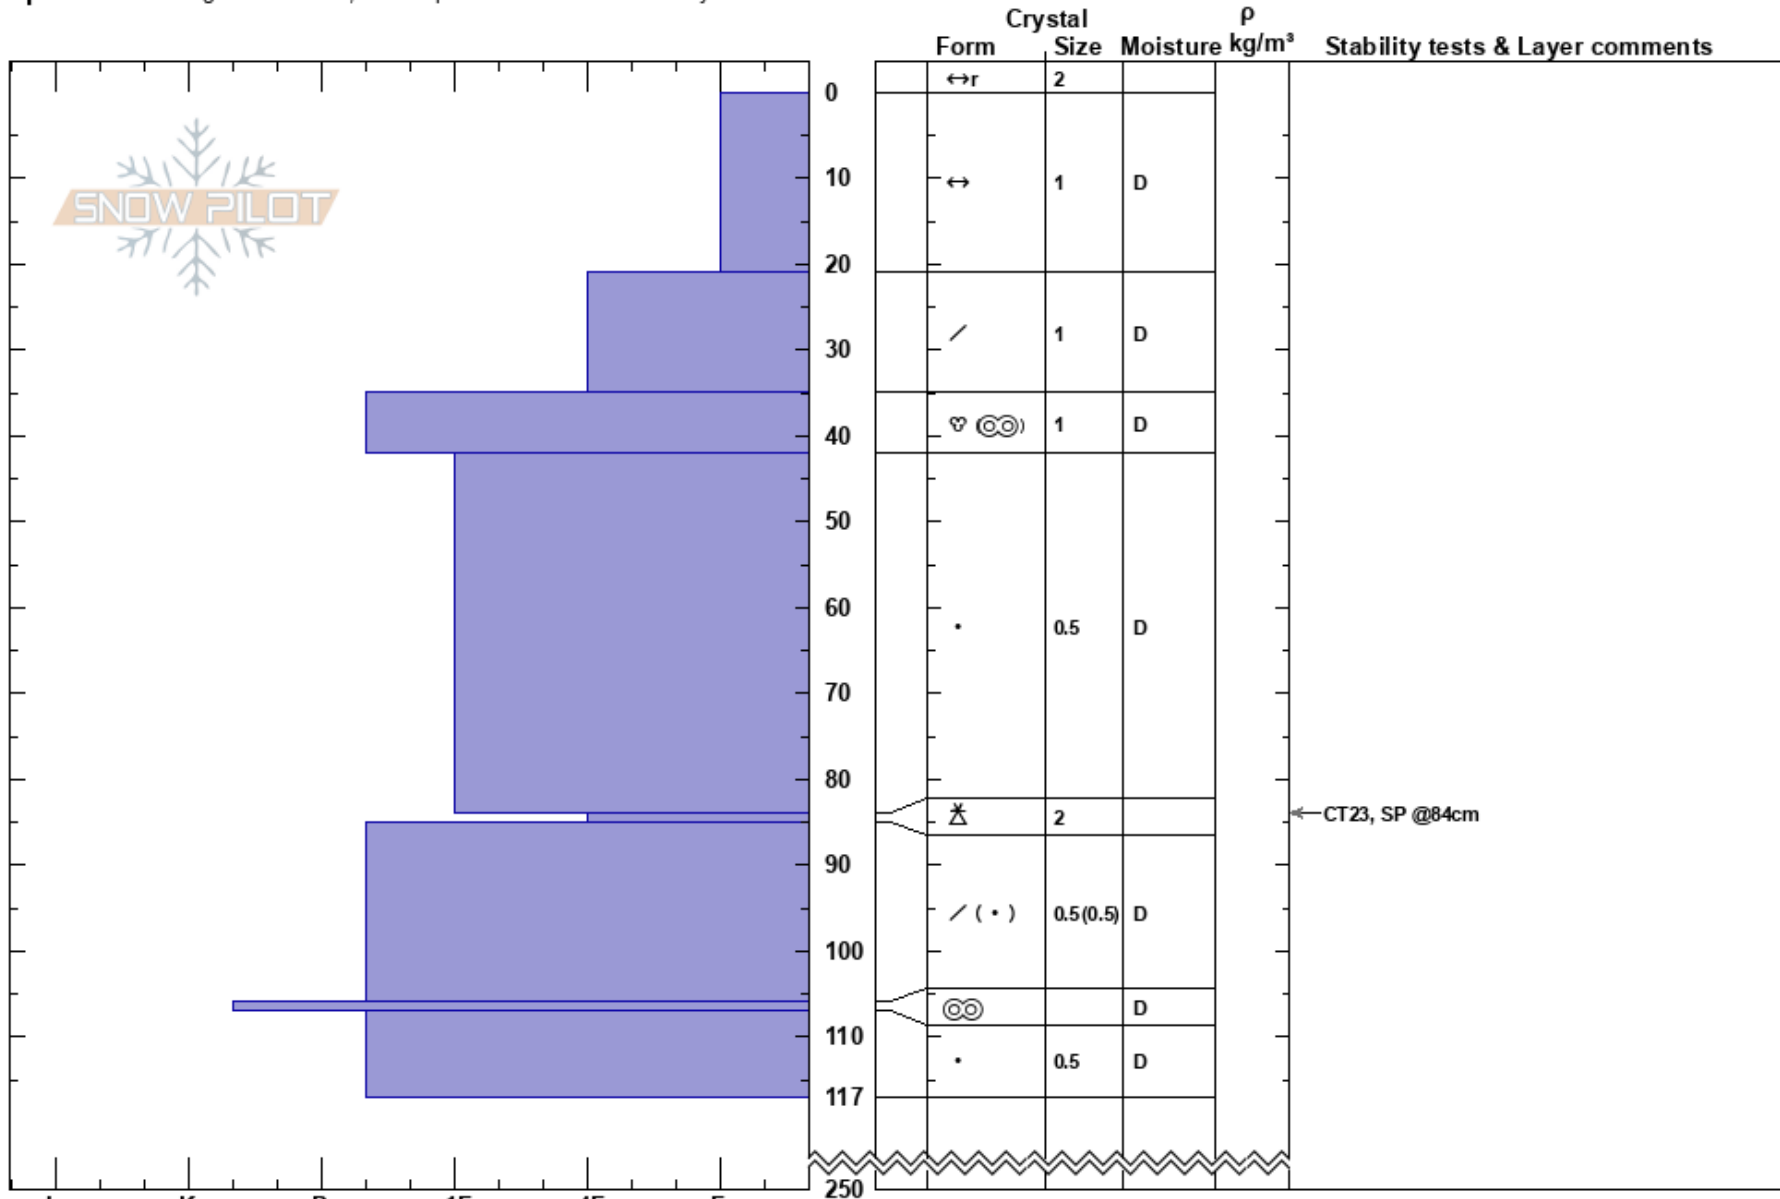

Gorbi East above area
 Lizard Range
 BC
 Elevation: 1719 m
 Aspect: E
 Specifics: Pit dug in a Ski Area; Pit is representative of backcountry

Sean Caira
 07/01/2021 - 15:23
 Co-ord: 49.46695N, -115.12921W
 Slope Angle: 40°
 Wind Loading:

Stability: HS:250
 Air Temperature: -5.7°C PF:30 84-85cm:Problematic layer
 Sky Cover: BKN
 Precipitation: NO
 Wind: Calm

Notes: DTN, CTN, PSTN