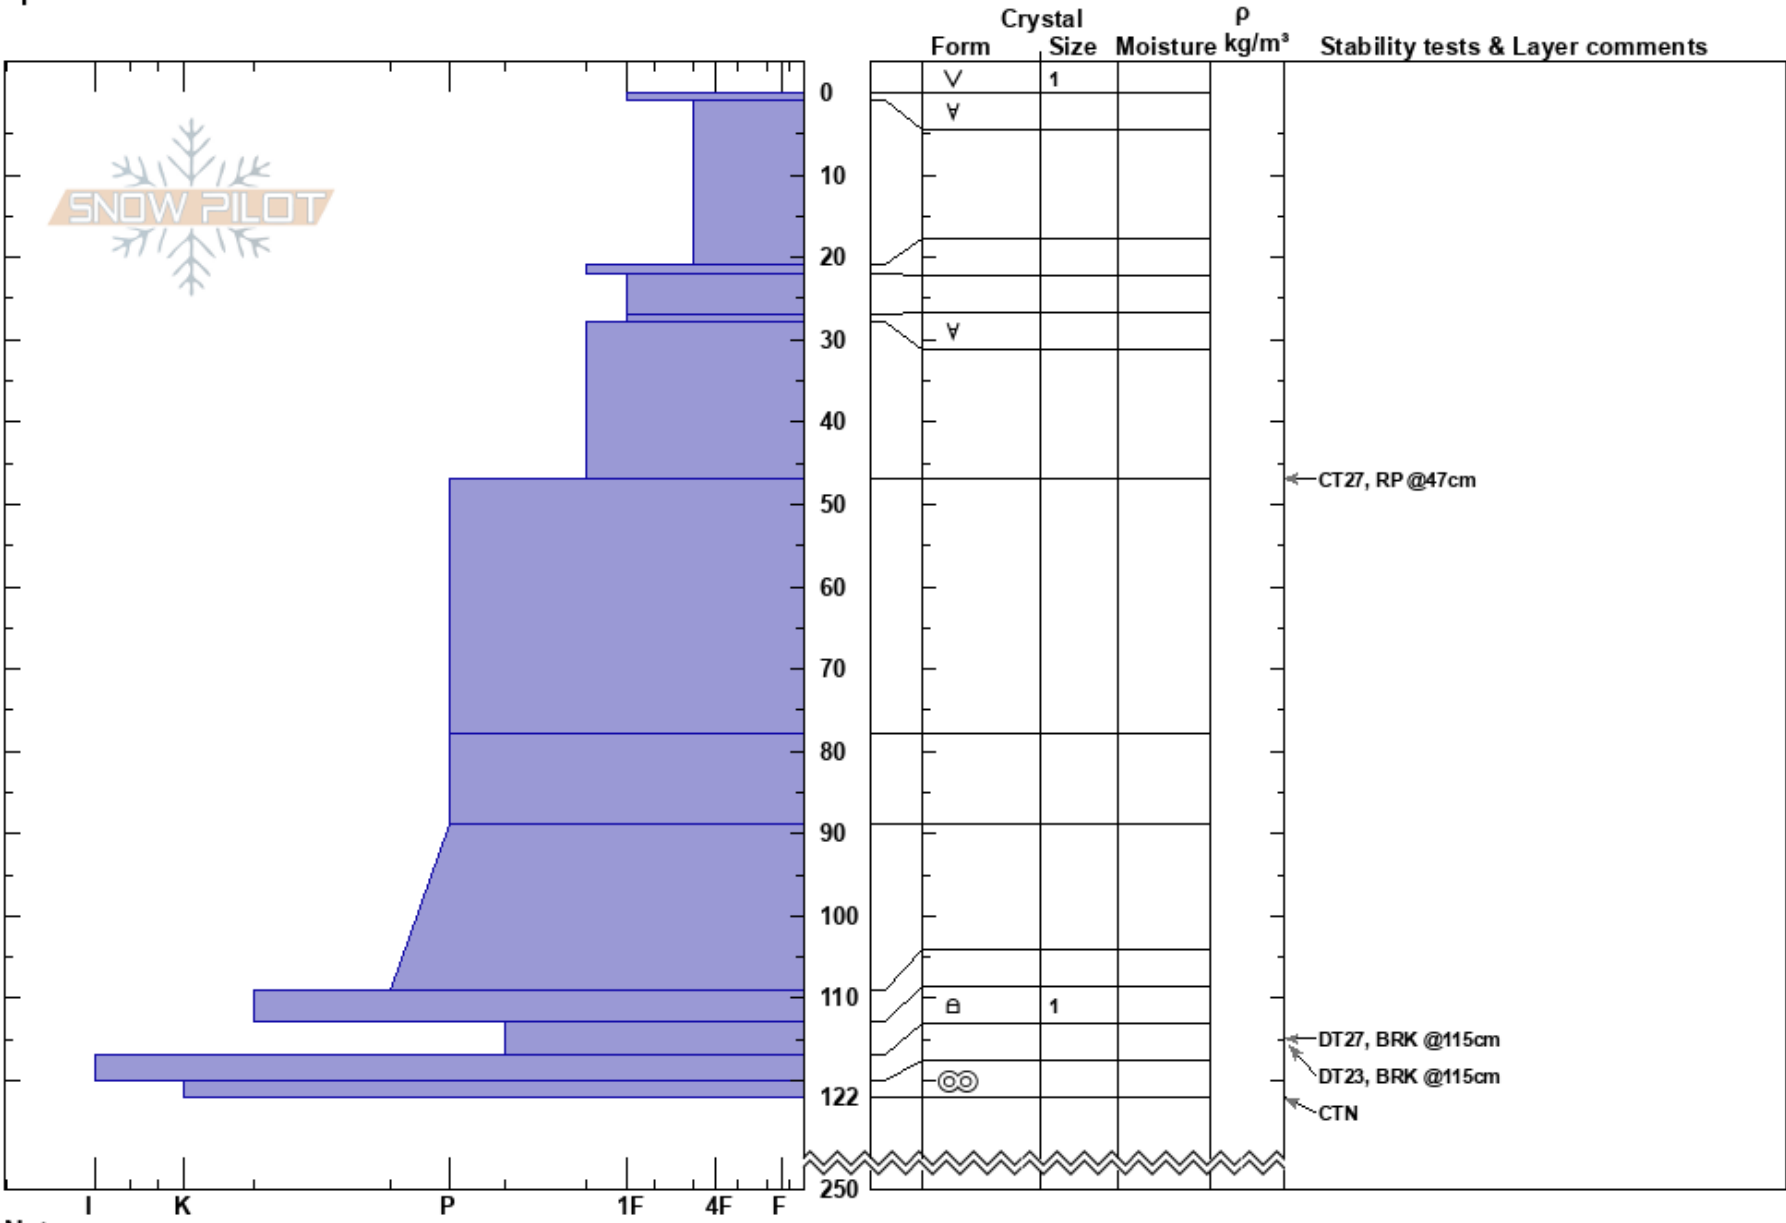

Alpha Female
 Monashee
 BC
 Elevation: 2300 m
 Aspect: S
 Specifics:

Monashee Powder
 08/01/2021 - 09:30
 Co-ord:
 Slope Angle: 20°
 Wind Loading:

Stability:
 Air Temperature: -6°C
 Sky Cover: CLR
 Precipitation: NO
 Wind: SW Light Breeze

HS:250
 113-117cm: Problematic layer
 117-120cm: Dec 7

Notes: