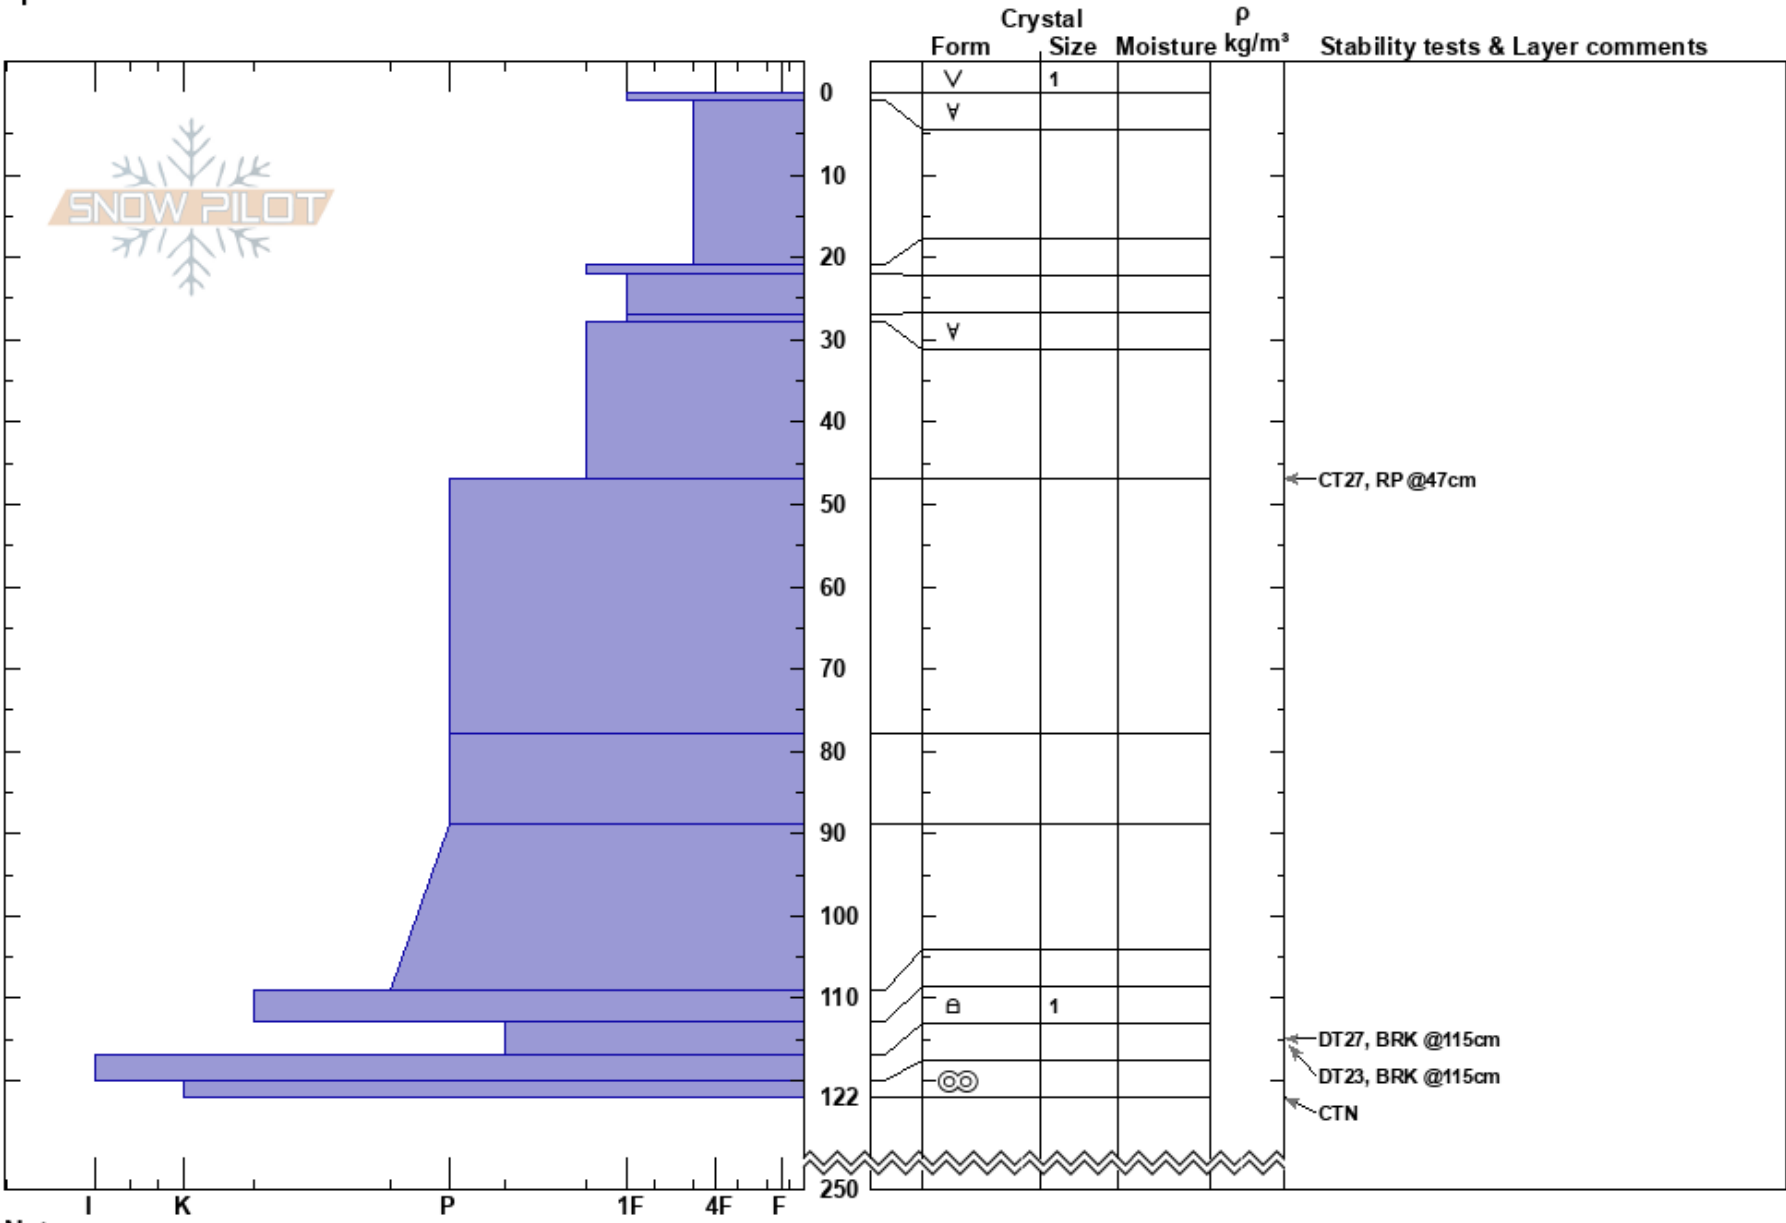

Alpha Female  
 Monashee  
 BC  
 Elevation: 2300 m  
 Aspect: S  
 Specifics:

Monashee Powder  
 08/01/2021 - 09:30  
 Co-ord:  
 Slope Angle: 20°  
 Wind Loading:

Stability:  
 Air Temperature: -6°C  
 Sky Cover: CLR  
 Precipitation: NO  
 Wind: SW Light Breeze

HS:250  
 113-117cm: Problematic layer  
 117-120cm: Dec 7

Notes: