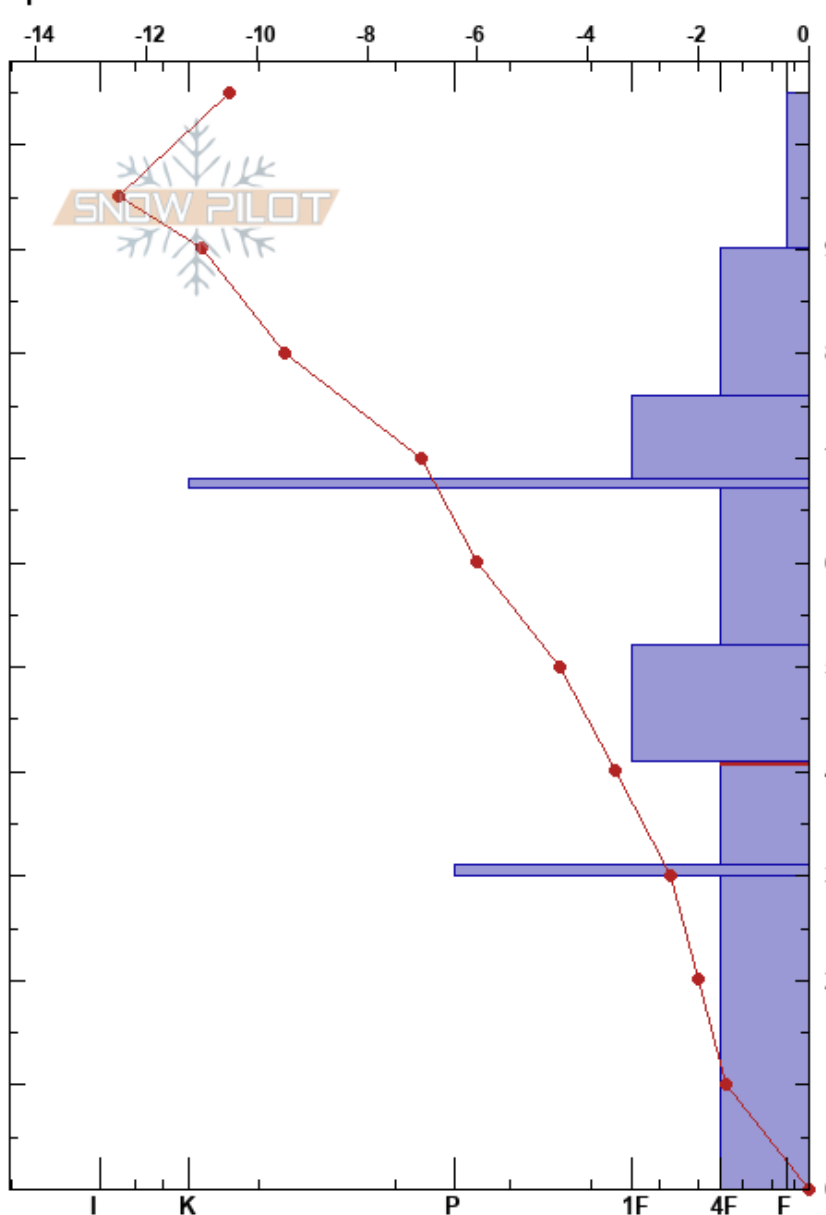

NDX Moraine
 Northern Wasatch
 UT
 Elevation: 8796 ft
 Aspect: 295°
 Specifics:

Keenan Grady
 01/08/2021 - 10:45am
 Co-ord: 41.19321N, -111.87488W
 Slope Angle: 24°
 Wind Loading: no

Stability: **HS:105**
 Air Temperature: -4°C **PF:30**
 Sky Cover: FEW **PS:10**
 Precipitation: NO
 Wind: Calm
 67-52cm: Also layer of concern
 41-31cm: Problematic layer

Form	Crystal Size	Moisture	ρ kg/m ³	Stability tests & Layer comments
∇	1.5			
/	1			
/	1			
/	1			
⊙⊙				CT16, SP @67cm CT12, SP @67cm
□	1.5			67-52cm: Also layer of concern
⊖	1			
□	2.5			ECTPV @41cm PST35/100 (End) @41cm
⊙⊙				
⊖	2			