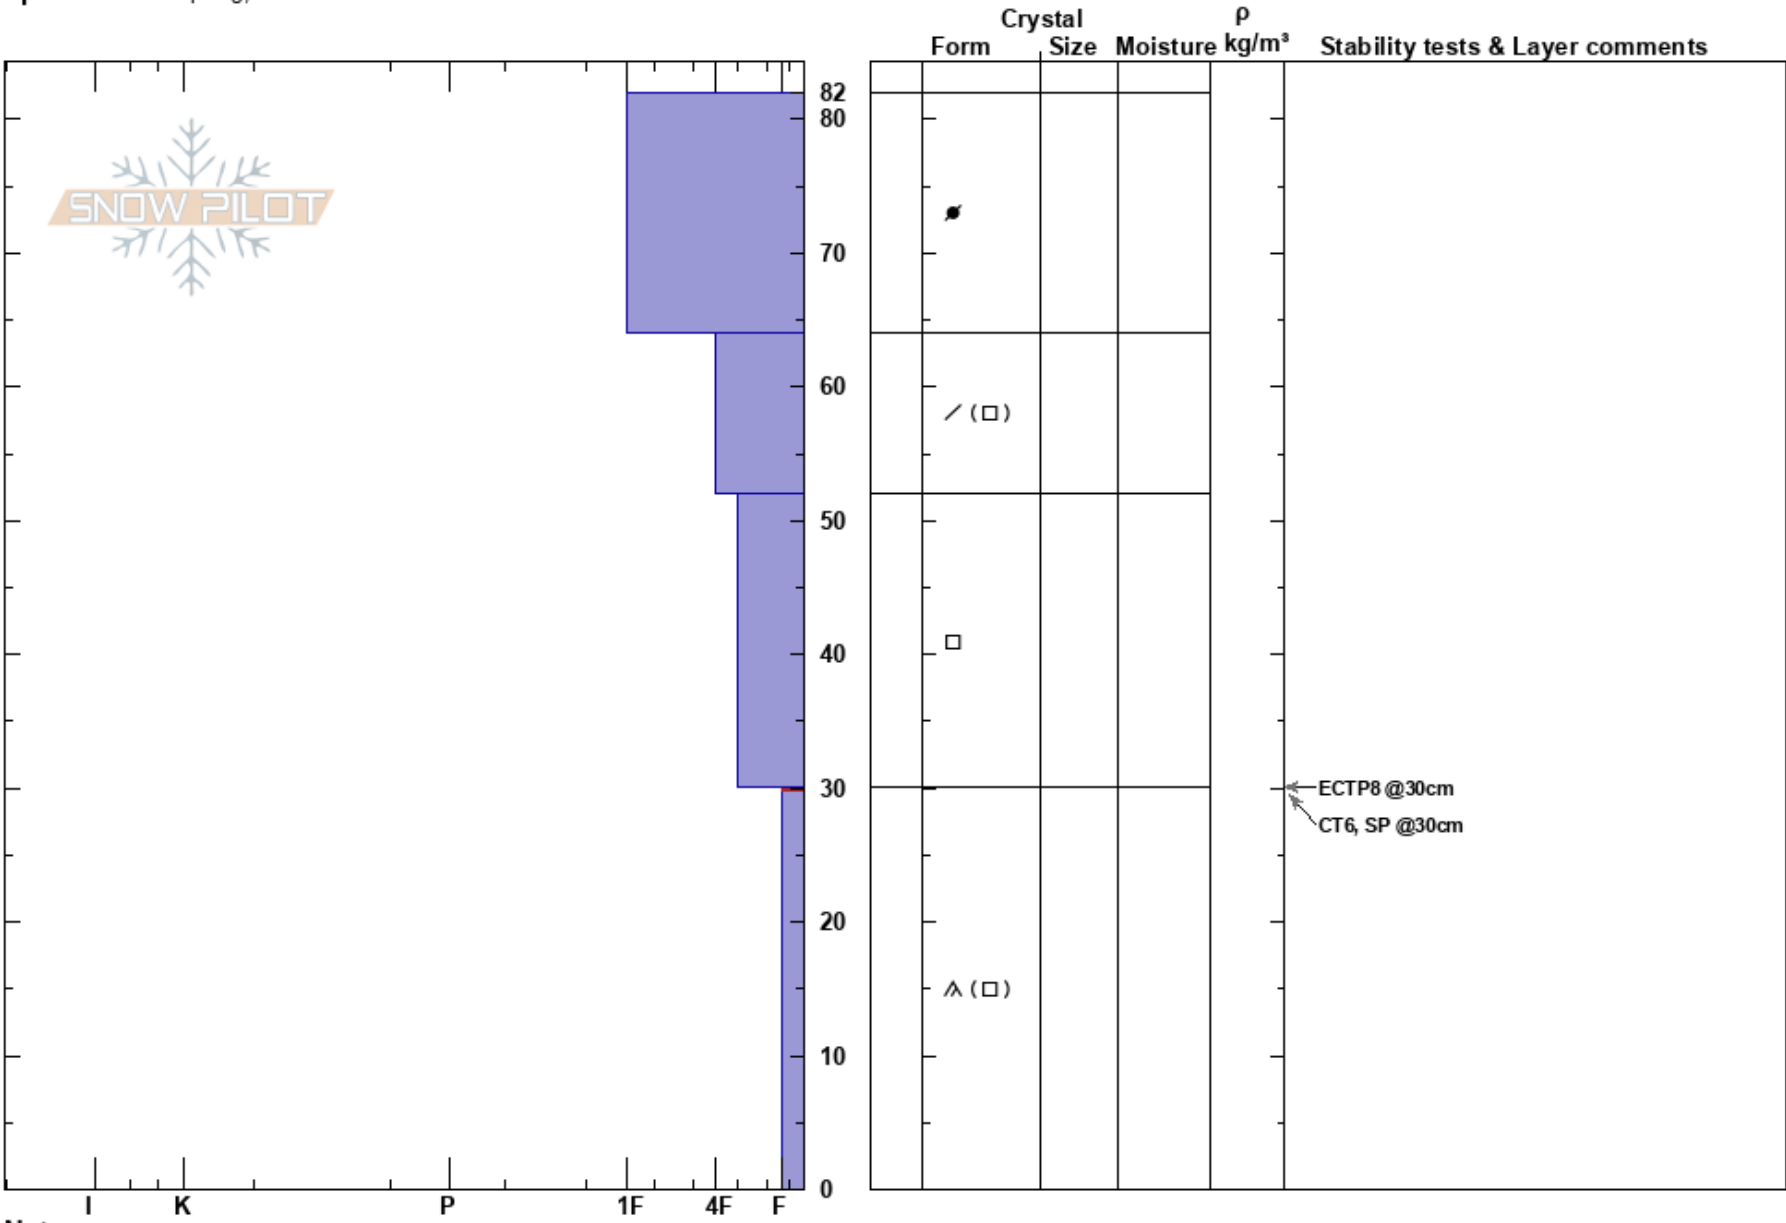

East Lime
San Juan Range
CO
Elevation: 9018 ft
Aspect: 90°
Specifics: Collapsing, localized

Jeff Davis
01/08/2021 - 10:00am
Co-ord: 37.65672N, -107.81450W
Slope Angle: 28°
Wind Loading:

Stability:
Air Temperature:
Sky Cover: CLR
Precipitation: NO
Wind: Calm

HS:82
PF:70
PS:50
30-0cm: Problematic layer

Notes: