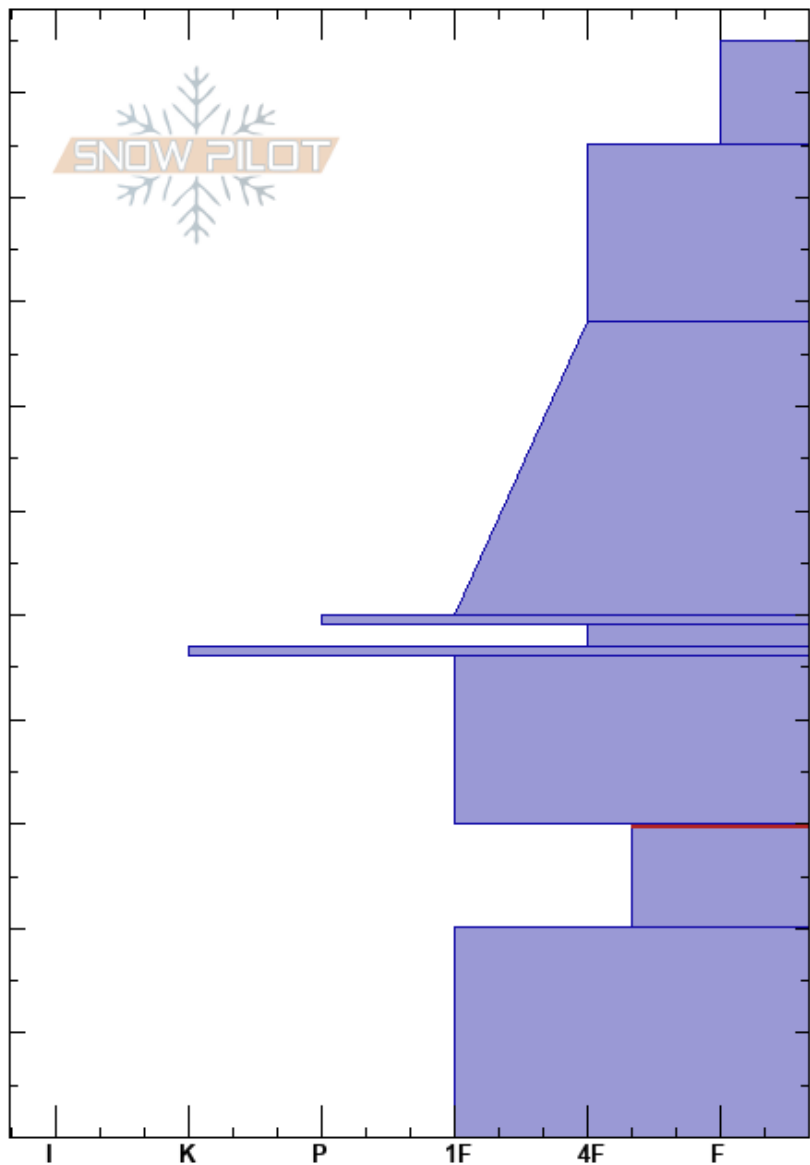

Burger Butte
 Wallawas
 OR
 Elevation: 6944 ft
 Aspect: W
 Specifics:

Caleb Merrill
 01/07/2021 - 1:00pm
 Co-ord: 45.13647N, -117.52954W
 Slope Angle:
 Wind Loading:

Stability:
 Air Temperature:
 Sky Cover:
 Precipitation: NO
 Wind:

HS:105
 PF:45
 105-95cm: zipper crust at interface
 46-30cm: Crust Jarble
 30-20cm: Problematic layer

Crystal Form	Crystal Size	Moisture	ρ kg/m ³	Stability tests & Layer comments
				105-95cm: zipper crust at interface
				← CT1, RP @95cm
				← CT19, RP @78cm
=				
⊖				← CT30, SC @48cm
=				
				46-30cm: Crust Jarble
□	3-4			
				← ECTP30 @20cm
△				