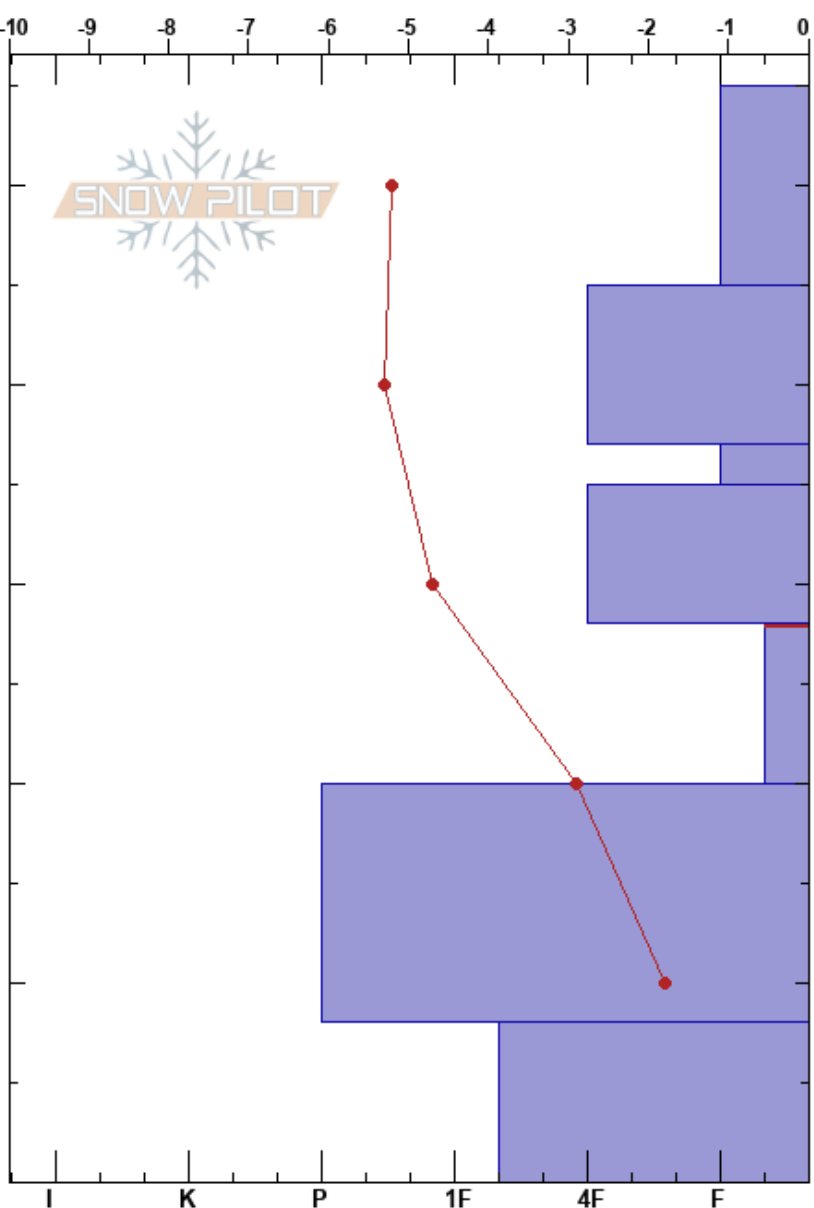

Three Terraces 1
 Bear River Range
 UT
 Elevation: 8564 ft
 Aspect: E

to by weed
 01/07/2021 - 2:00pm
 Co-ord: 41.69828N, -111.70454W
 Slope Angle: 11°
 Wind Loading: previous

Stability: Poor
 Air Temperature: -3°C
 Sky Cover: OVC
 Precipitation: S-1
 Wind: NW Light Breeze

HS:55
 PF:35
 28-20cm: Problematic layer

Specifics: Pit is adjacent to avalanche: other; Collapsing, widespread; Cracking; Recent avalanche activity on similar slopes

Crystal Form	Crystal Size	Moisture	ρ kg/m ³	Stability tests & Layer comments
/				
☐ (☐)				
☐	0.5			
☐				
△ (☐)	4.8			← ECTP11 @28cm
⊙⊙ (☐)				
☐				