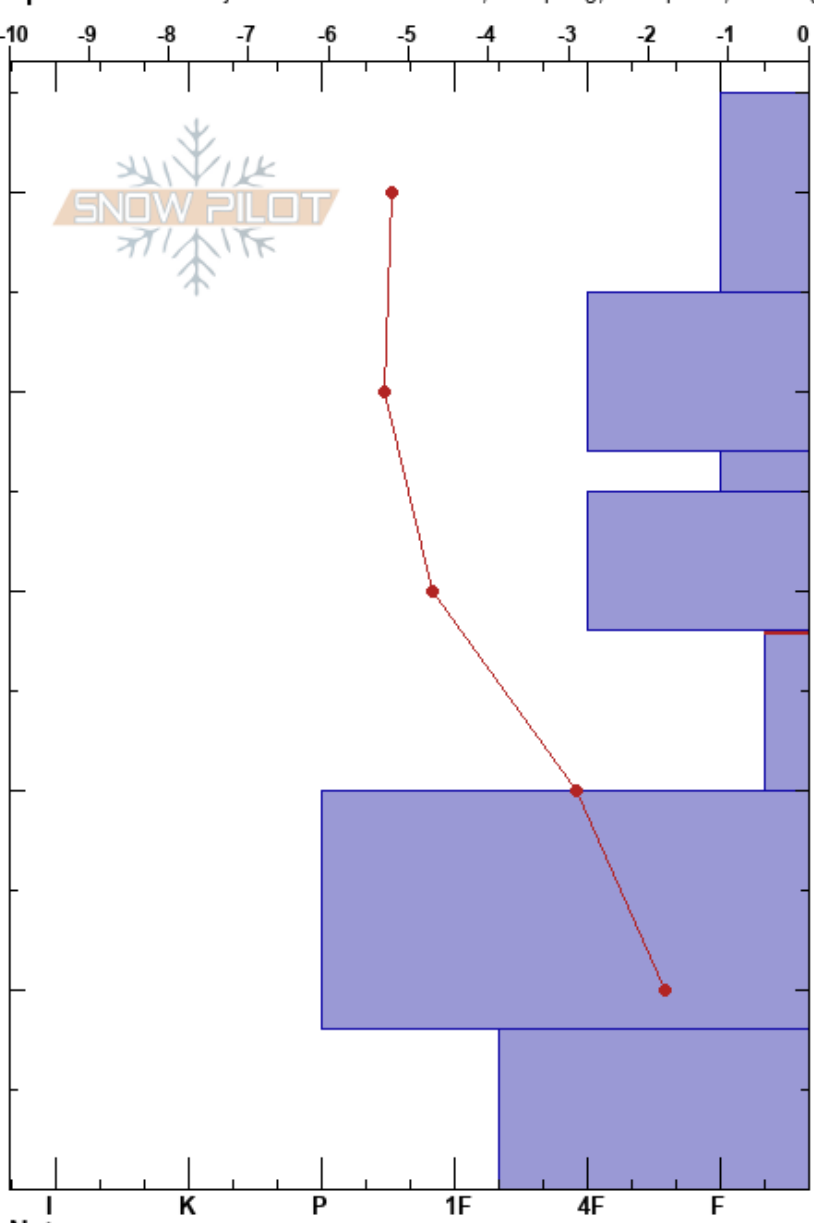

Three Terraces 1
 Bear River Range
 UT
 Elevation: 8564 ft
 Aspect: E

to by weed
 01/07/2021 - 2:00pm
 Co-ord: 41.69828N, -111.70454W
 Slope Angle: 11°
 Wind Loading: previous

Stability: Poor
 Air Temperature: -3°C
 Sky Cover: OVC
 Precipitation: S-1
 Wind: NW Light Breeze

HS:55
 PF:35
 28-20cm: Problematic layer

Specifics: Pit is adjacent to avalanche: other; Collapsing, widespread; Cracking; Recent avalanche activity on similar slopes

Crystal Form	Crystal Size	Moisture	ρ kg/m ³	Stability tests & Layer comments
/				
☐ (☐)				
☐	0.5			
☐				
△ (☐)	4.8			← ECTP11 @28cm
⊙⊙ (☐)				
☐				