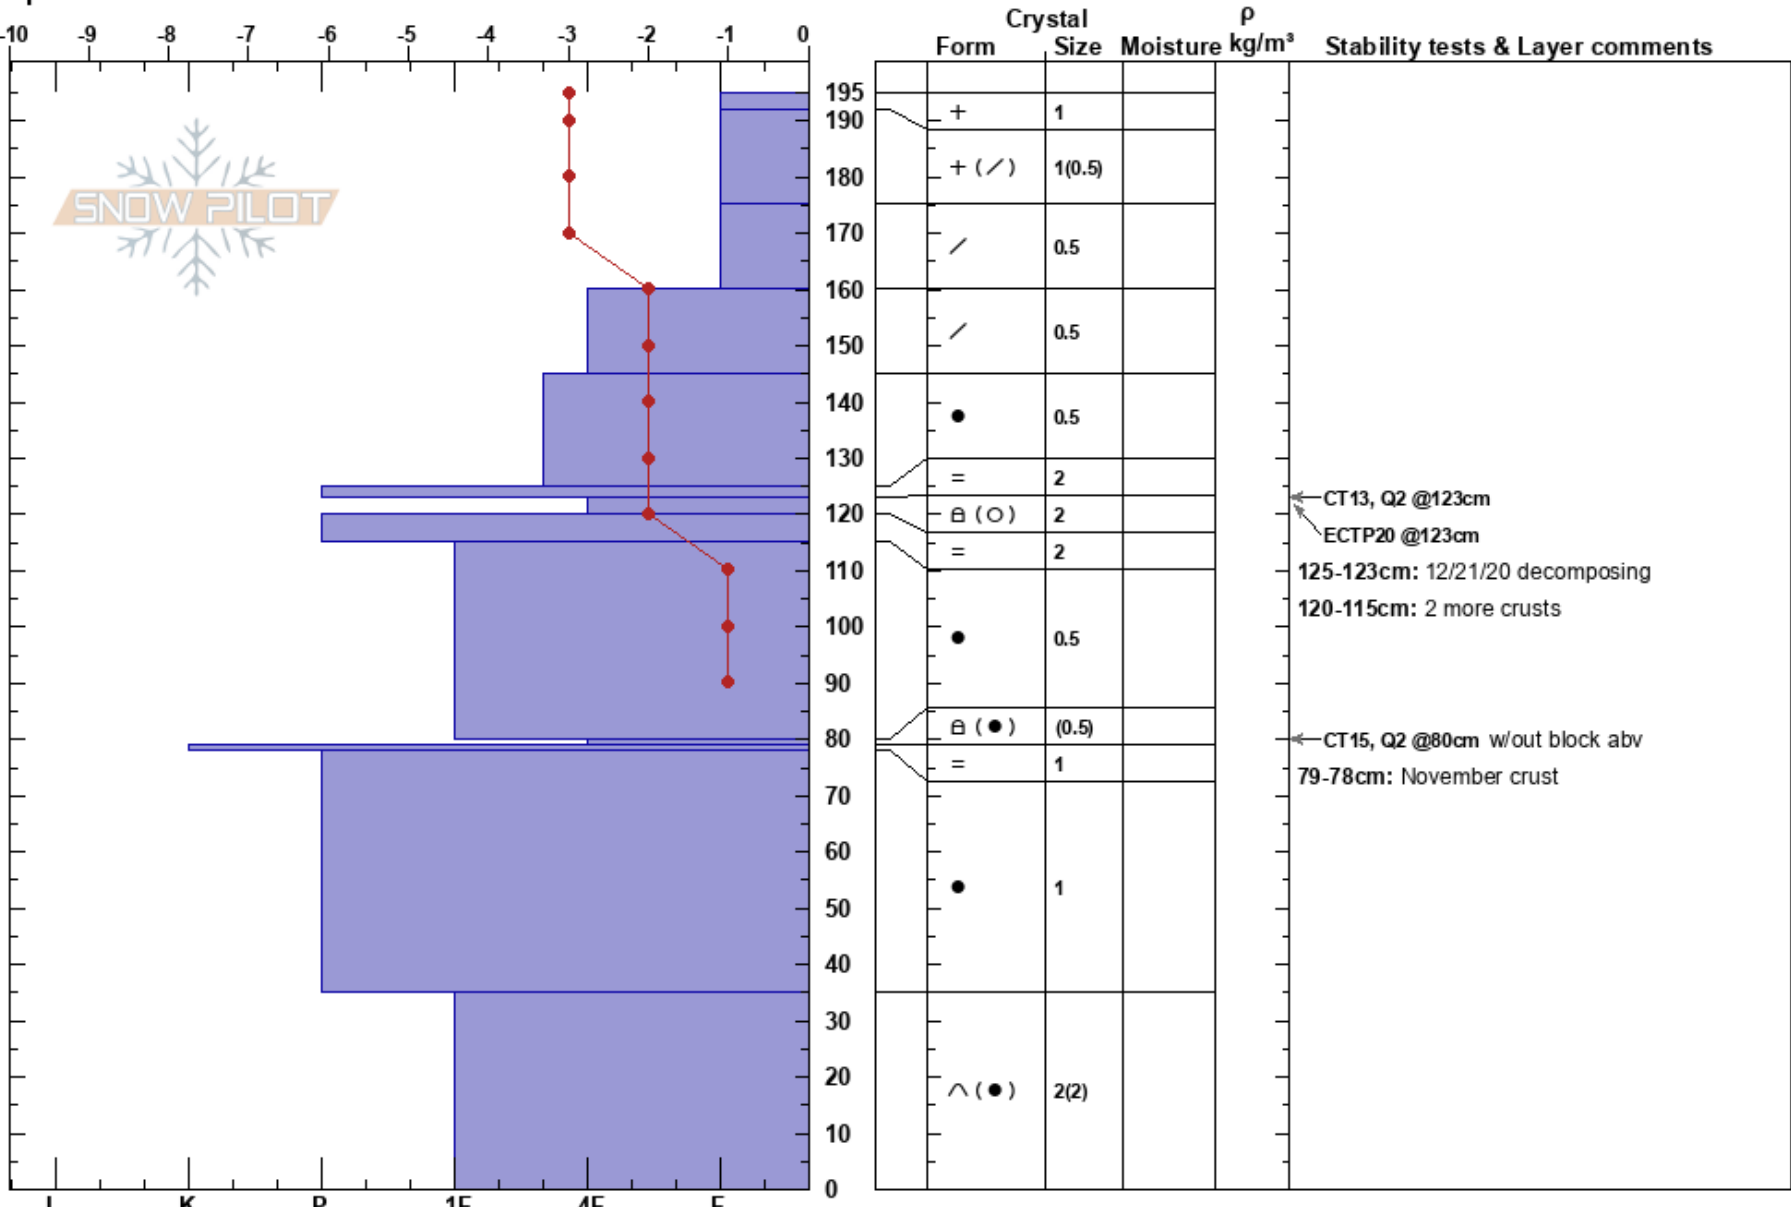

FAA  
 Bitterroot  
 ID  
 Elevation: 5984 ft  
 Aspect: 40°  
 Specifics:

Melissa Hendrickson  
 01/07/2021 - 10:30am  
 Co-ord: 47.45393N, -115.67432W  
 Slope Angle: 40°  
 Wind Loading: no

Stability: Fair  
 Air Temperature: 0°C  
 Sky Cover: OVC  
 Precipitation: NO  
 Wind: SW Calm

HS: 195  
 PF: 100  
 PS: 20  
 Layer Notes:  
 125-123cm: 12/21/20 decomposing  
 123-120cm: Problematic layer  
 120-115cm: 2 more crusts  
 79-78cm: November crust

Notes: Second pit on E aspect one ridge over had PST 30/100 End down 95cm on 12/21/2020