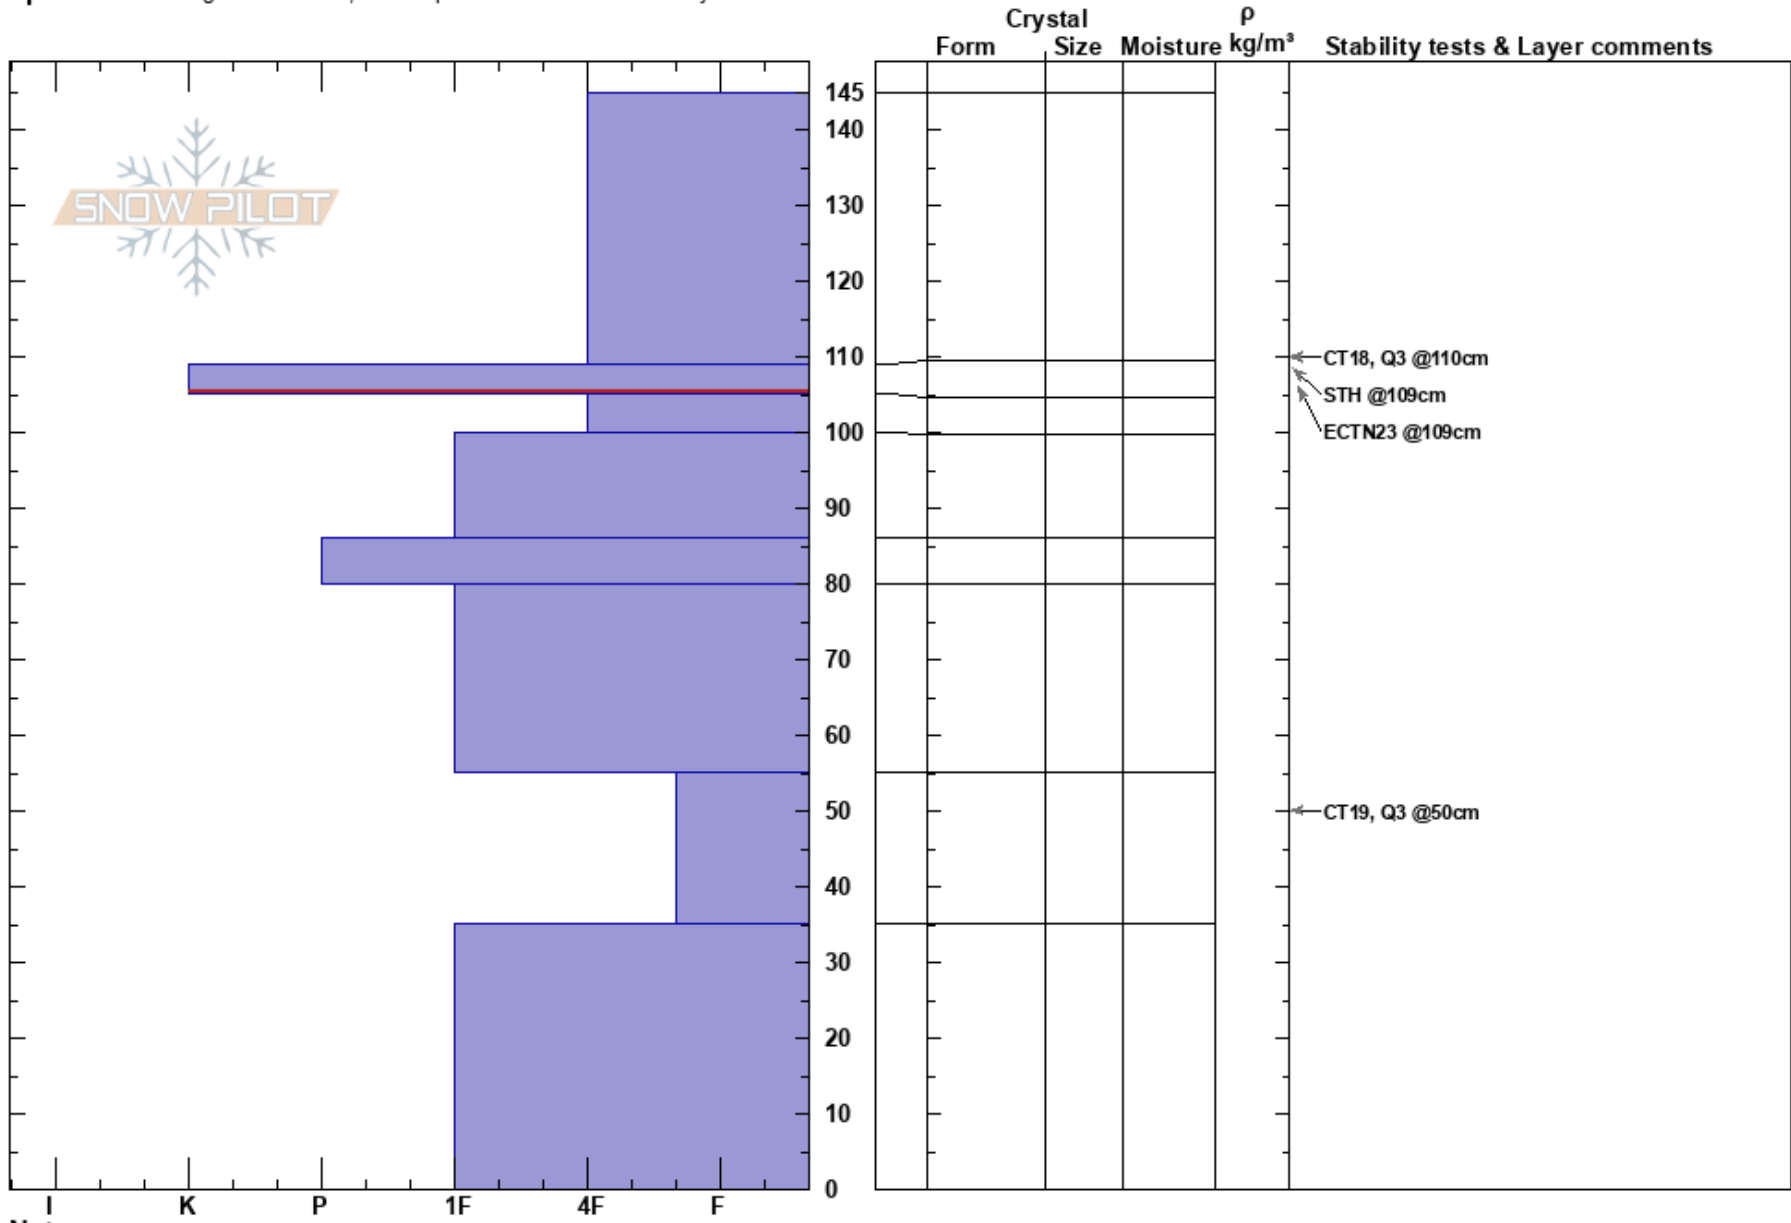

Sargeant's Peak
 Brundage
 ID
 Elevation: 7769 ft
 Aspect: W
 Specifics: Pit dug in a Ski Area; Pit is representative of backcountry

Ken Thomas
 01/07/2021 - 3:00pm
 Co-ord: 45.02107N, -116.12896E
 Slope Angle: 9°
 Wind Loading: yes

Stability: **HS:145**
 Air Temperature: 23°F
 Sky Cover: OVC
 Precipitation: NO
 Wind: NE Calm
 Layer Notes: 109-105cm: Problematic layer

Notes: Pit hardness test done with no gloves.