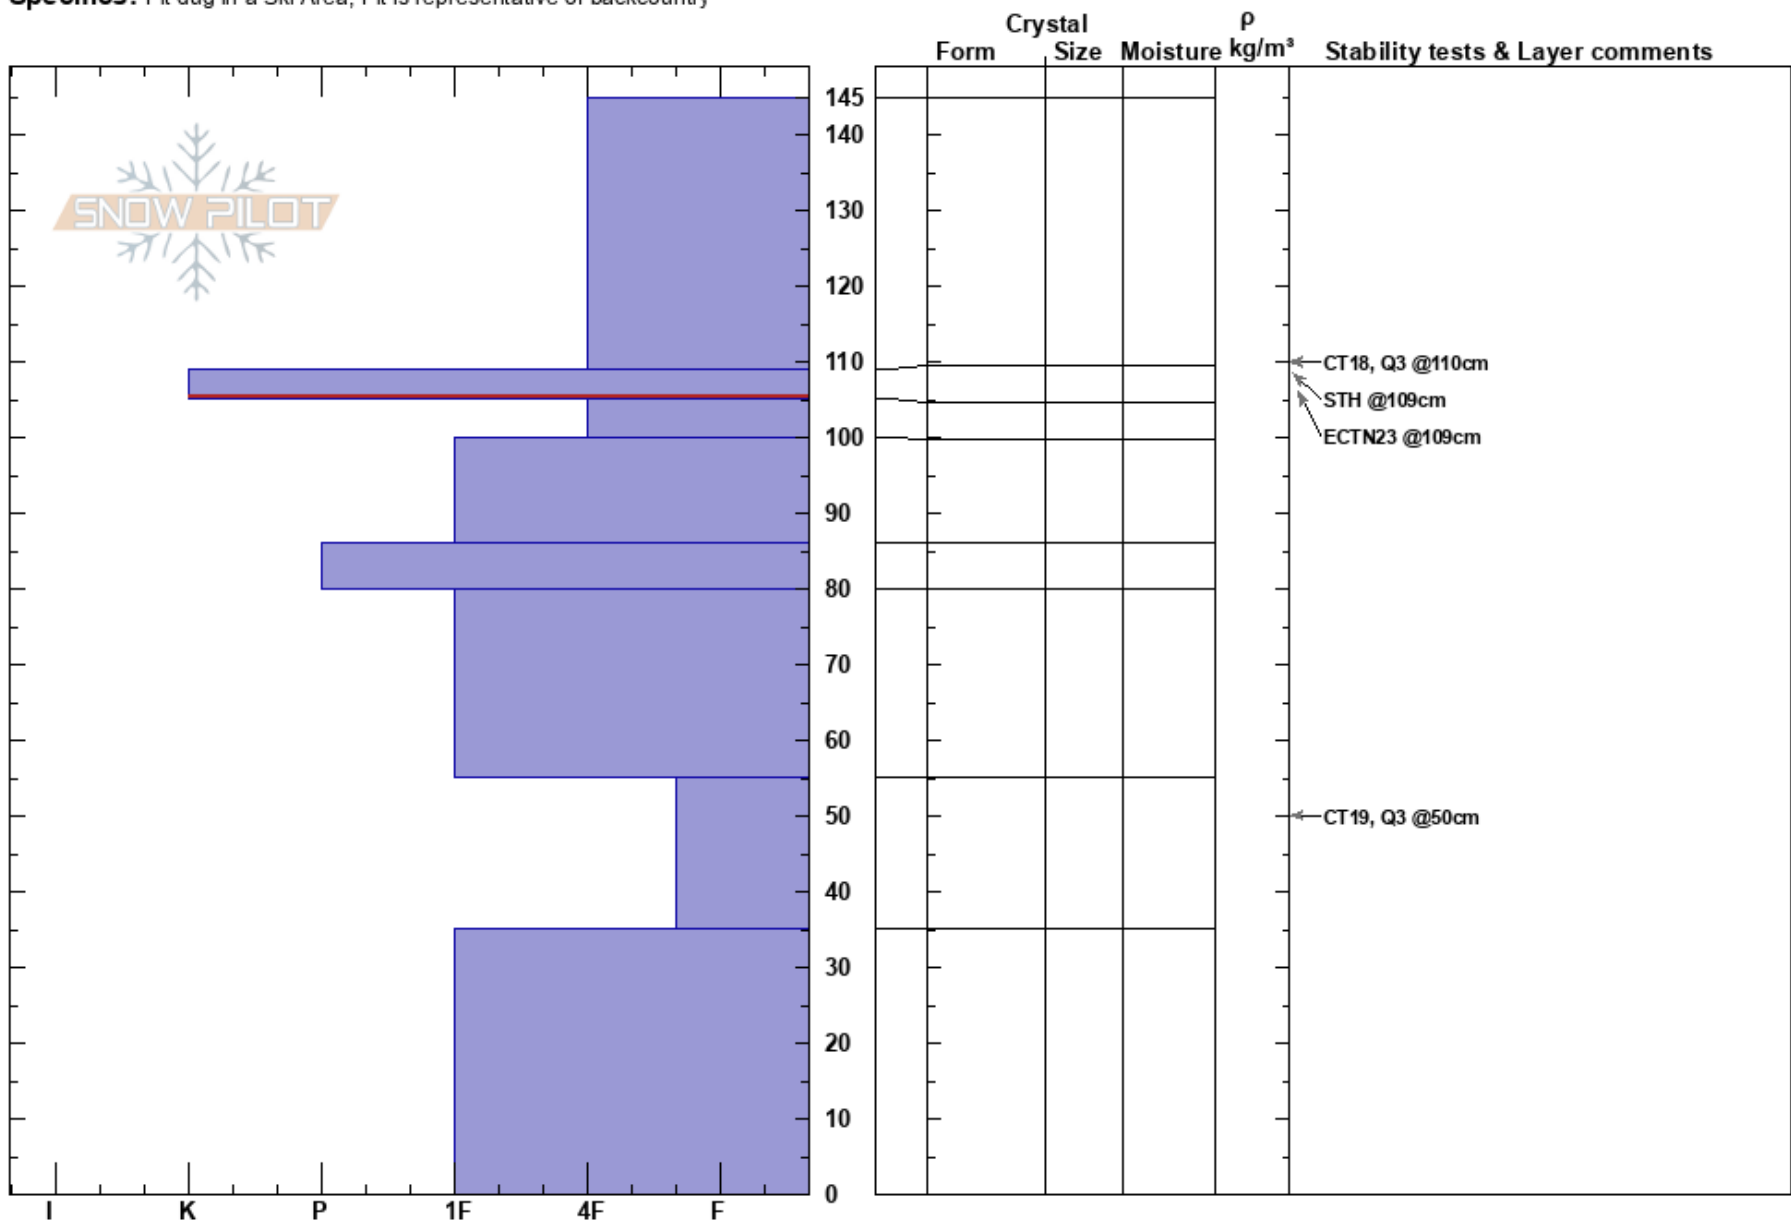

Sargeant's Peak  
 Brundage  
 ID  
 Elevation: 7769 ft  
 Aspect: W  
 Specifics: Pit dug in a Ski Area; Pit is representative of backcountry

Ken Thomas  
 01/07/2021 - 3:00pm  
 Co-ord: 45.02107N, -116.12896E  
 Slope Angle: 9°  
 Wind Loading: yes

Stability: **Air Temperature:** 23°F  
**Sky Cover:** OVC  
**Precipitation:** NO  
**Wind:** NE Calm

**HS:** 145  
**Layer Notes:** 109-105cm: Problematic layer

Notes: Pit hardness test done with no gloves.