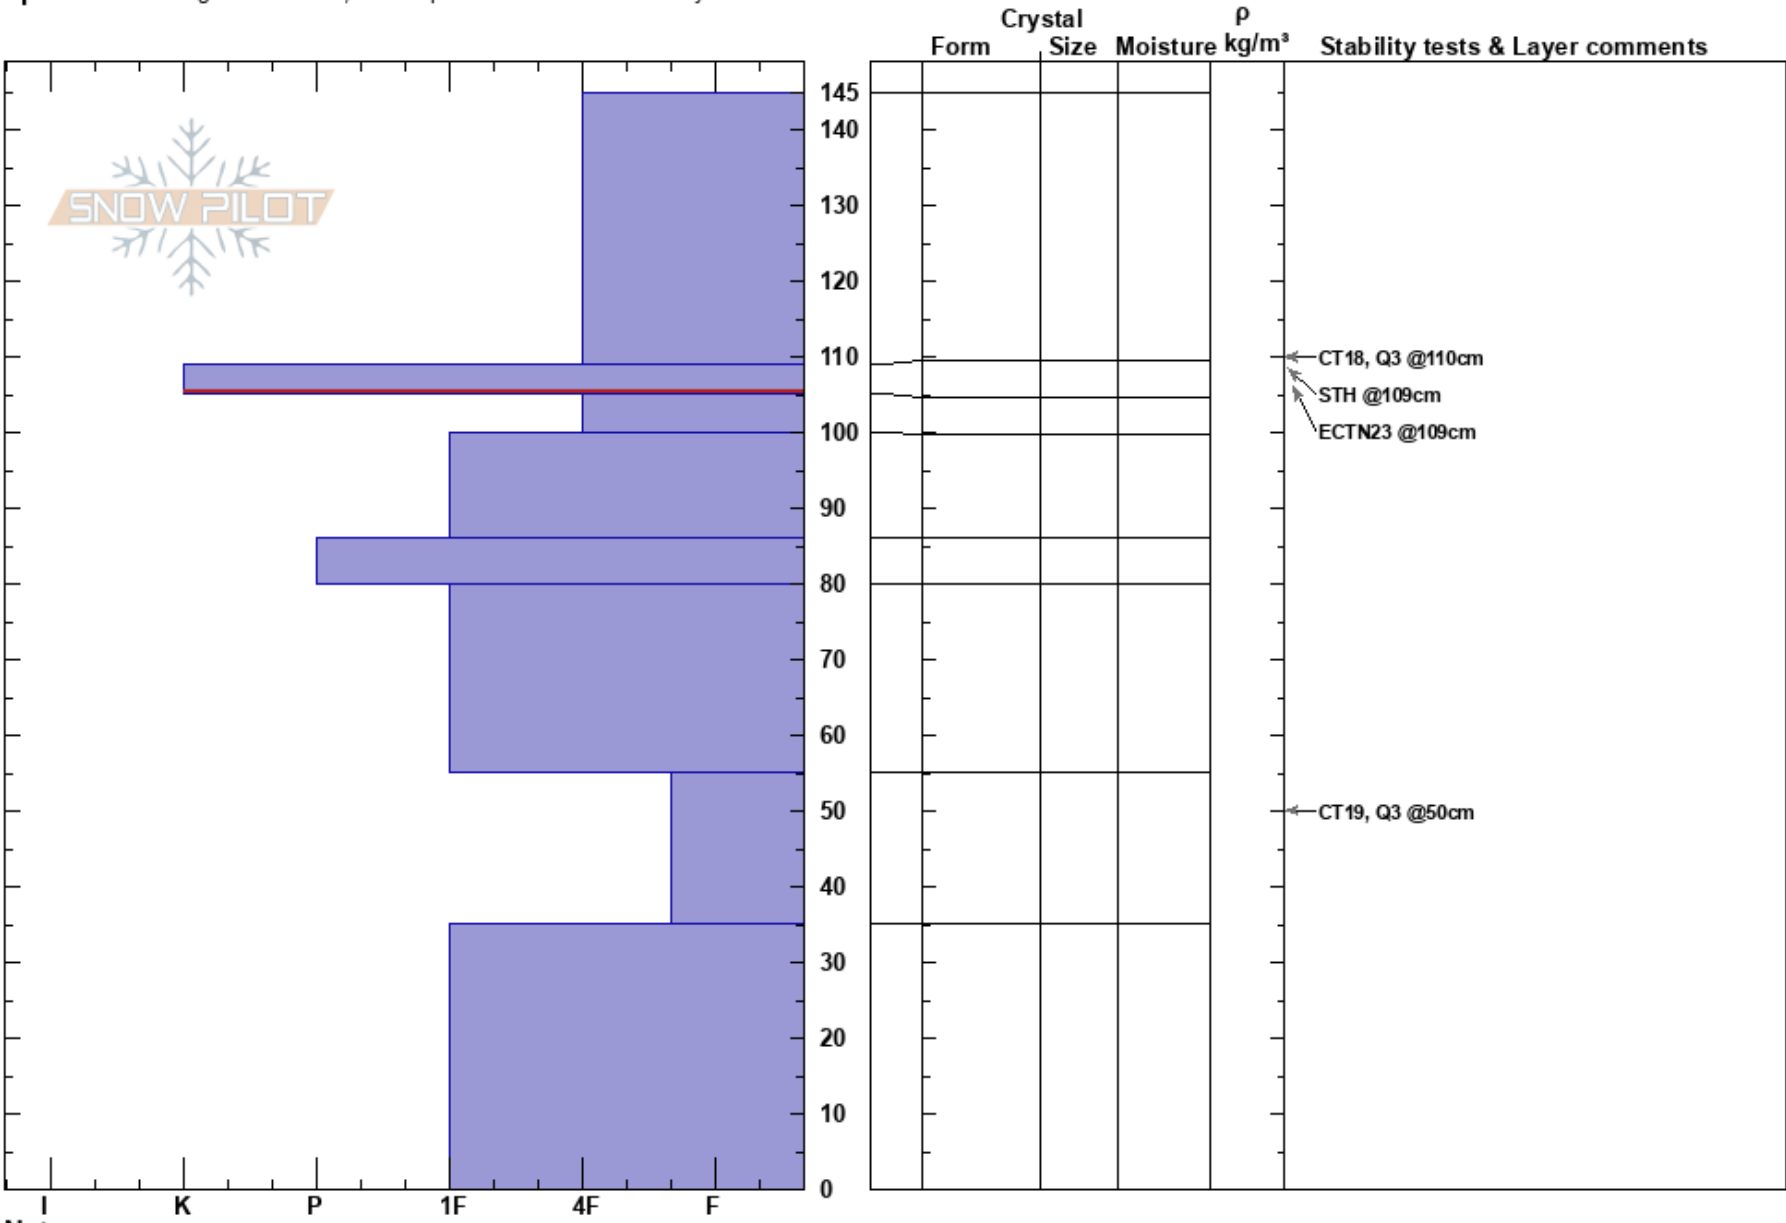

Sargeant's Peak  
 Brundage  
 ID  
 Elevation: 7769 ft  
 Aspect: W  
 Specifics: Pit dug in a Ski Area; Pit is representative of backcountry

Ken Thomas  
 01/07/2021 - 3:00pm  
 Co-ord: 45.02107N, -116.12896E  
 Slope Angle: 9°  
 Wind Loading: yes

Stability: **HS:145**  
 Air Temperature: 23°F  
 Sky Cover: OVC  
 Precipitation: NO  
 Wind: NE Calm  
 Layer Notes: 109-105cm: Problematic layer

Notes: Pit hardness test done with no gloves.