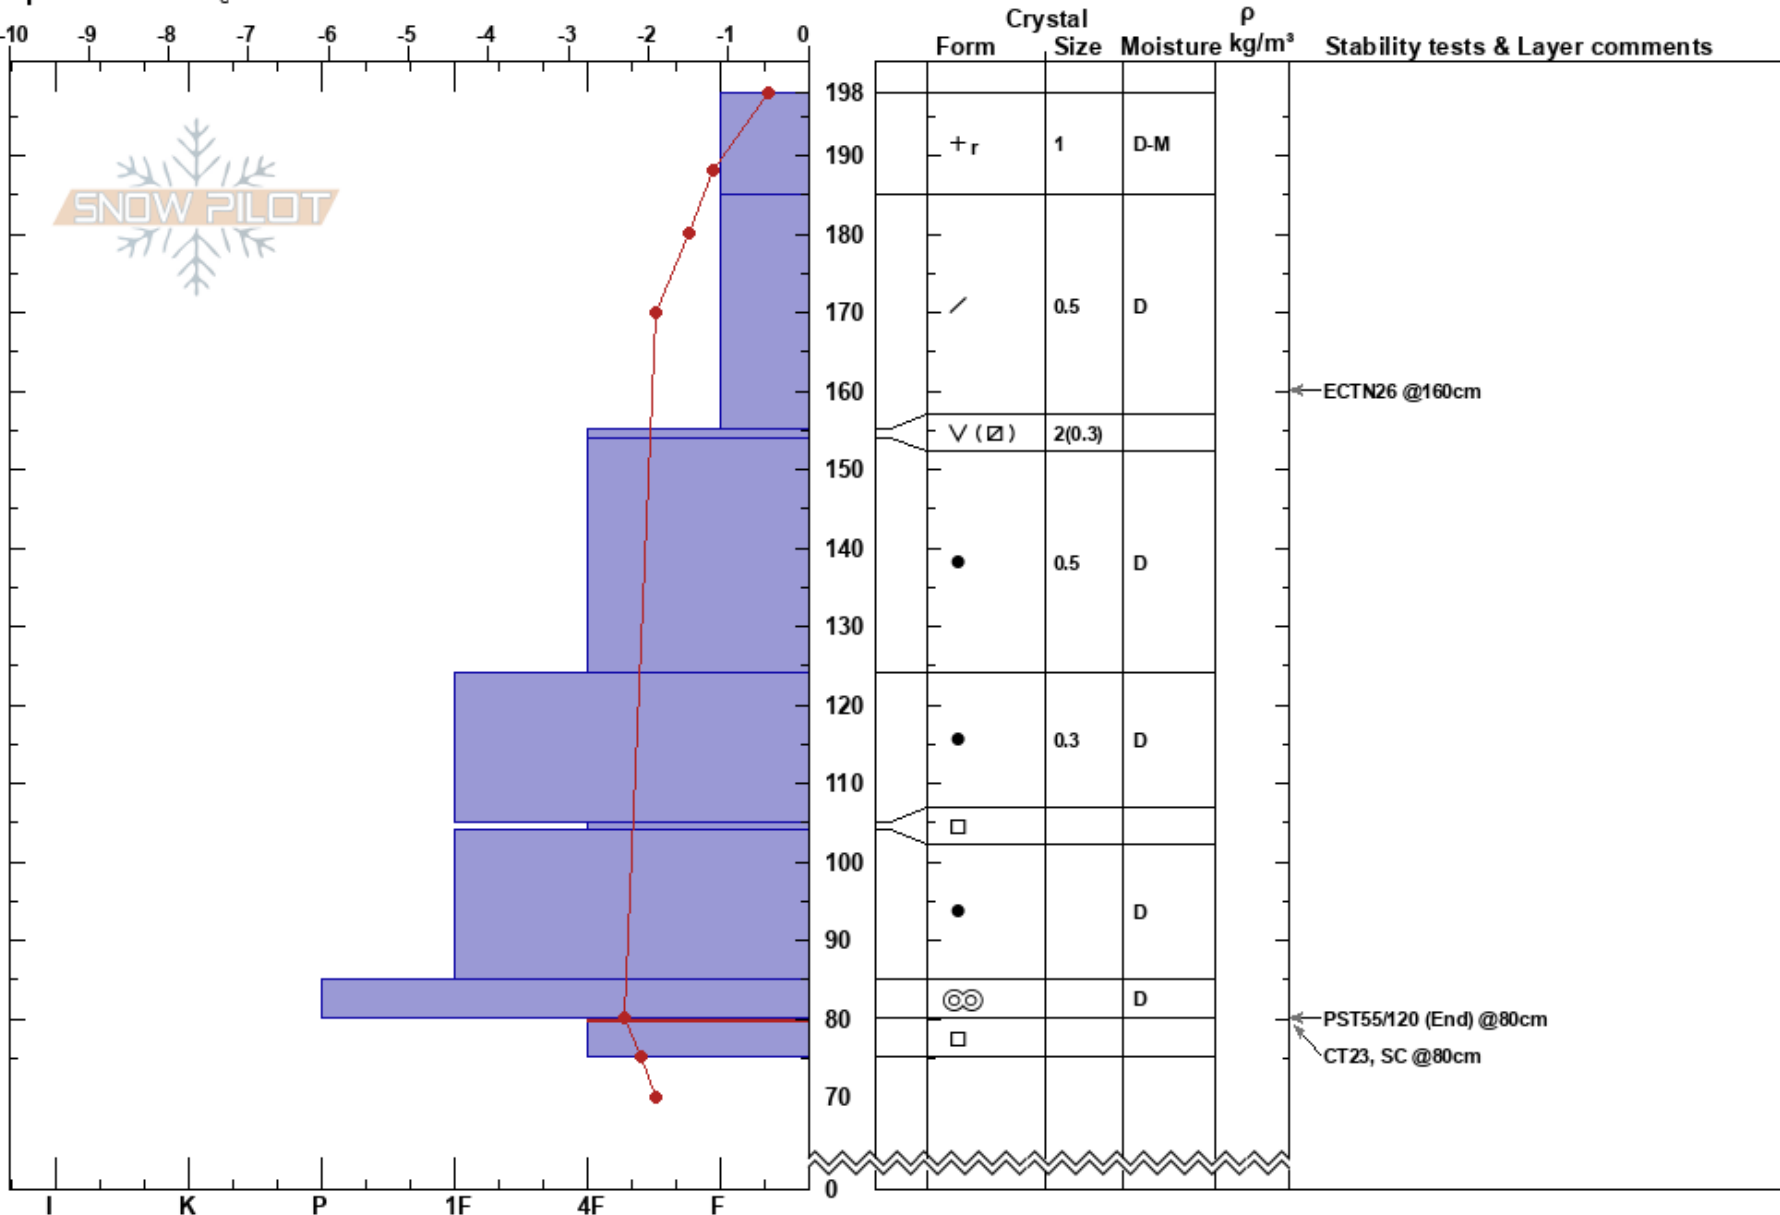

Cornbiscuit  
 Kenai Mountains  
 AK  
 Elevation: 1400 ft  
 Aspect: W  
 Specifics: Cracking

Eeva Latosuo  
 01/07/2021 - 1:00pm  
 Co-ord:  
 Slope Angle: 18°  
 Wind Loading: no

Stability: Poor  
 Air Temperature: -0.5°C  
 Sky Cover: X  
 Precipitation: S2  
 Wind: NE Moderate

HS:198

PS: 45 80-75cm:Problematic layer

Layer Notes:

Notes: Day 2 of storm