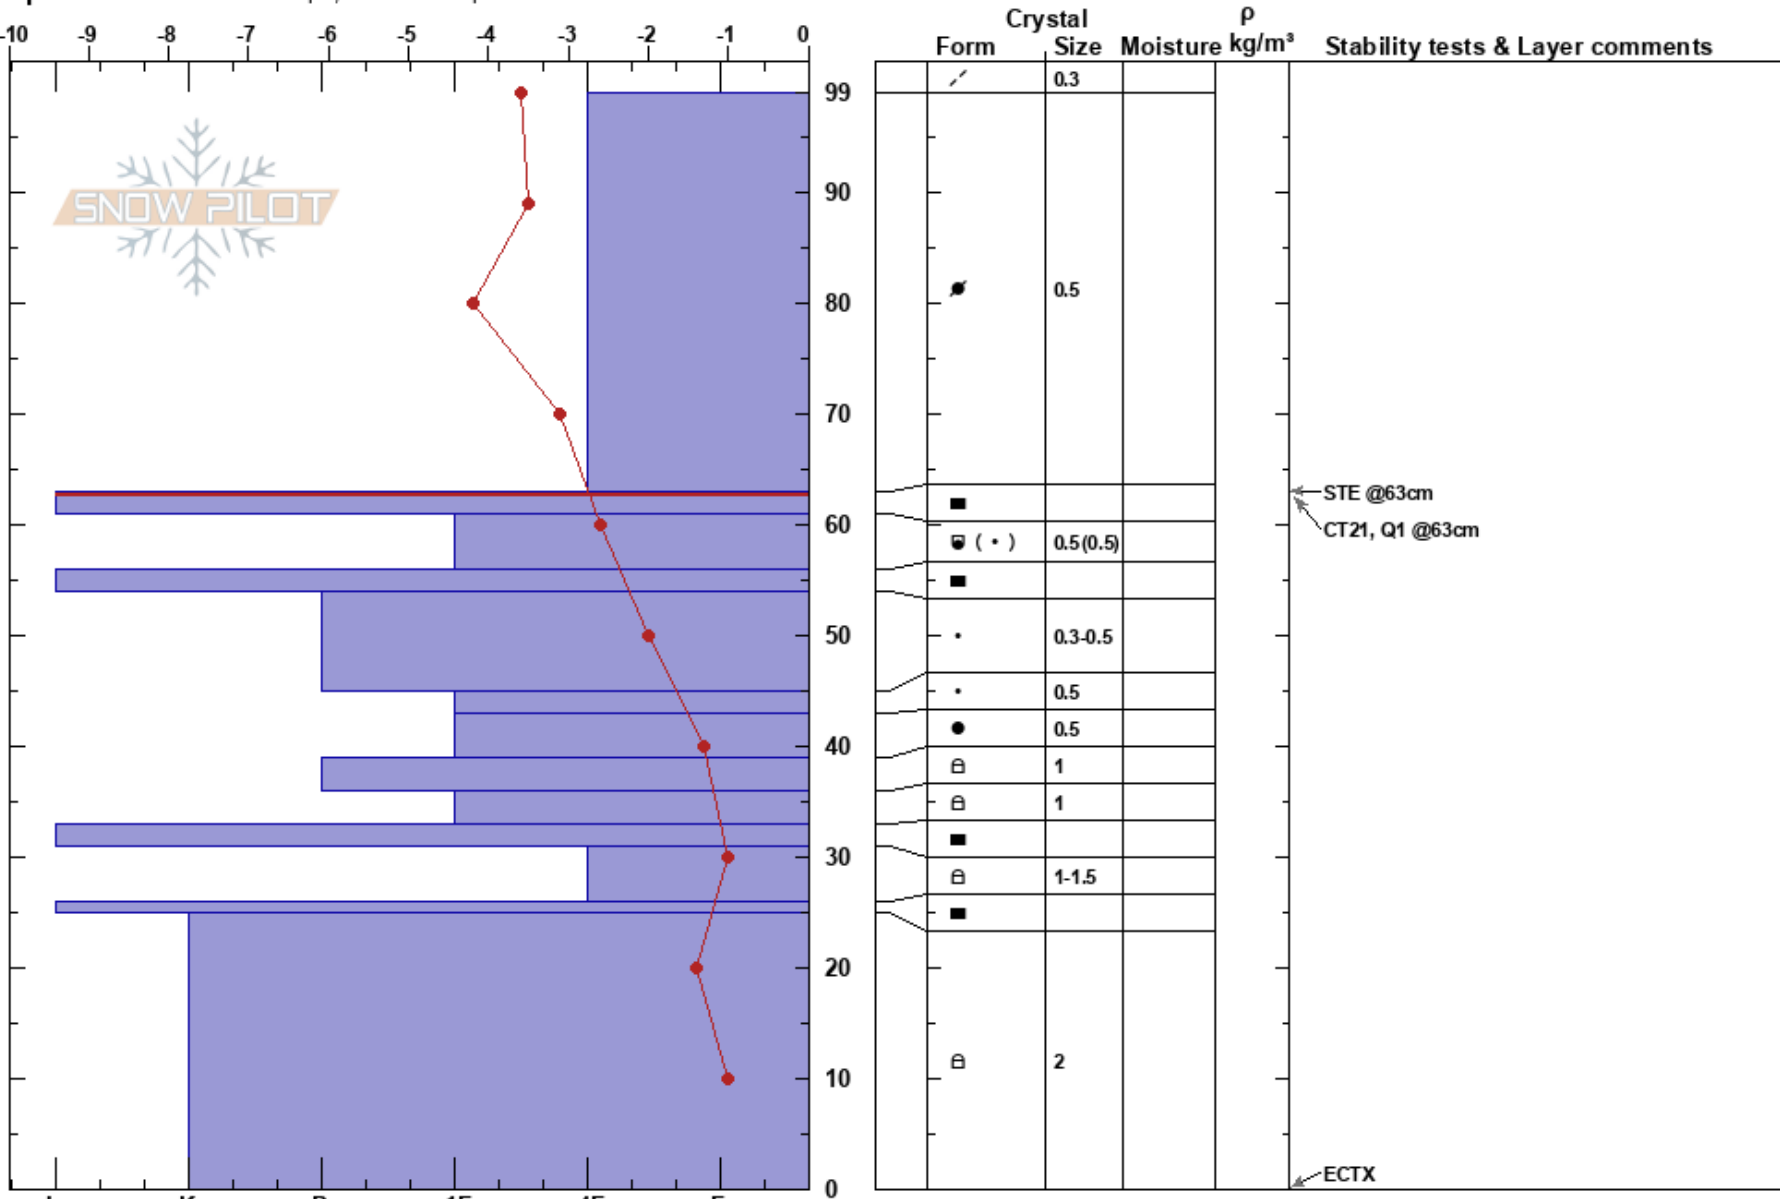

Green Butte Below TL
Mt. Shasta
CA

Caleb Bums
01/07/2021 - 2:56pm
Co-ord: 10T 564342W 4579032S
Slope Angle: 28°
Wind Loading: previous

Stability: Very Good HS:99
Air Temperature: 2.9°C PS: 17 63-61cm: Problematic layer
Sky Cover: BKN
Precipitation: NO
Wind: Calm

Elevation: 7382 ft
Aspect: 147°
Specifics: Ski tracks on slope; We skied slope

Notes: Pit location below treeline in an area that had wide openings and had signs of past wind loading. We had seen some signs of warming in the snowpack on our route to the location but no signs of instability.