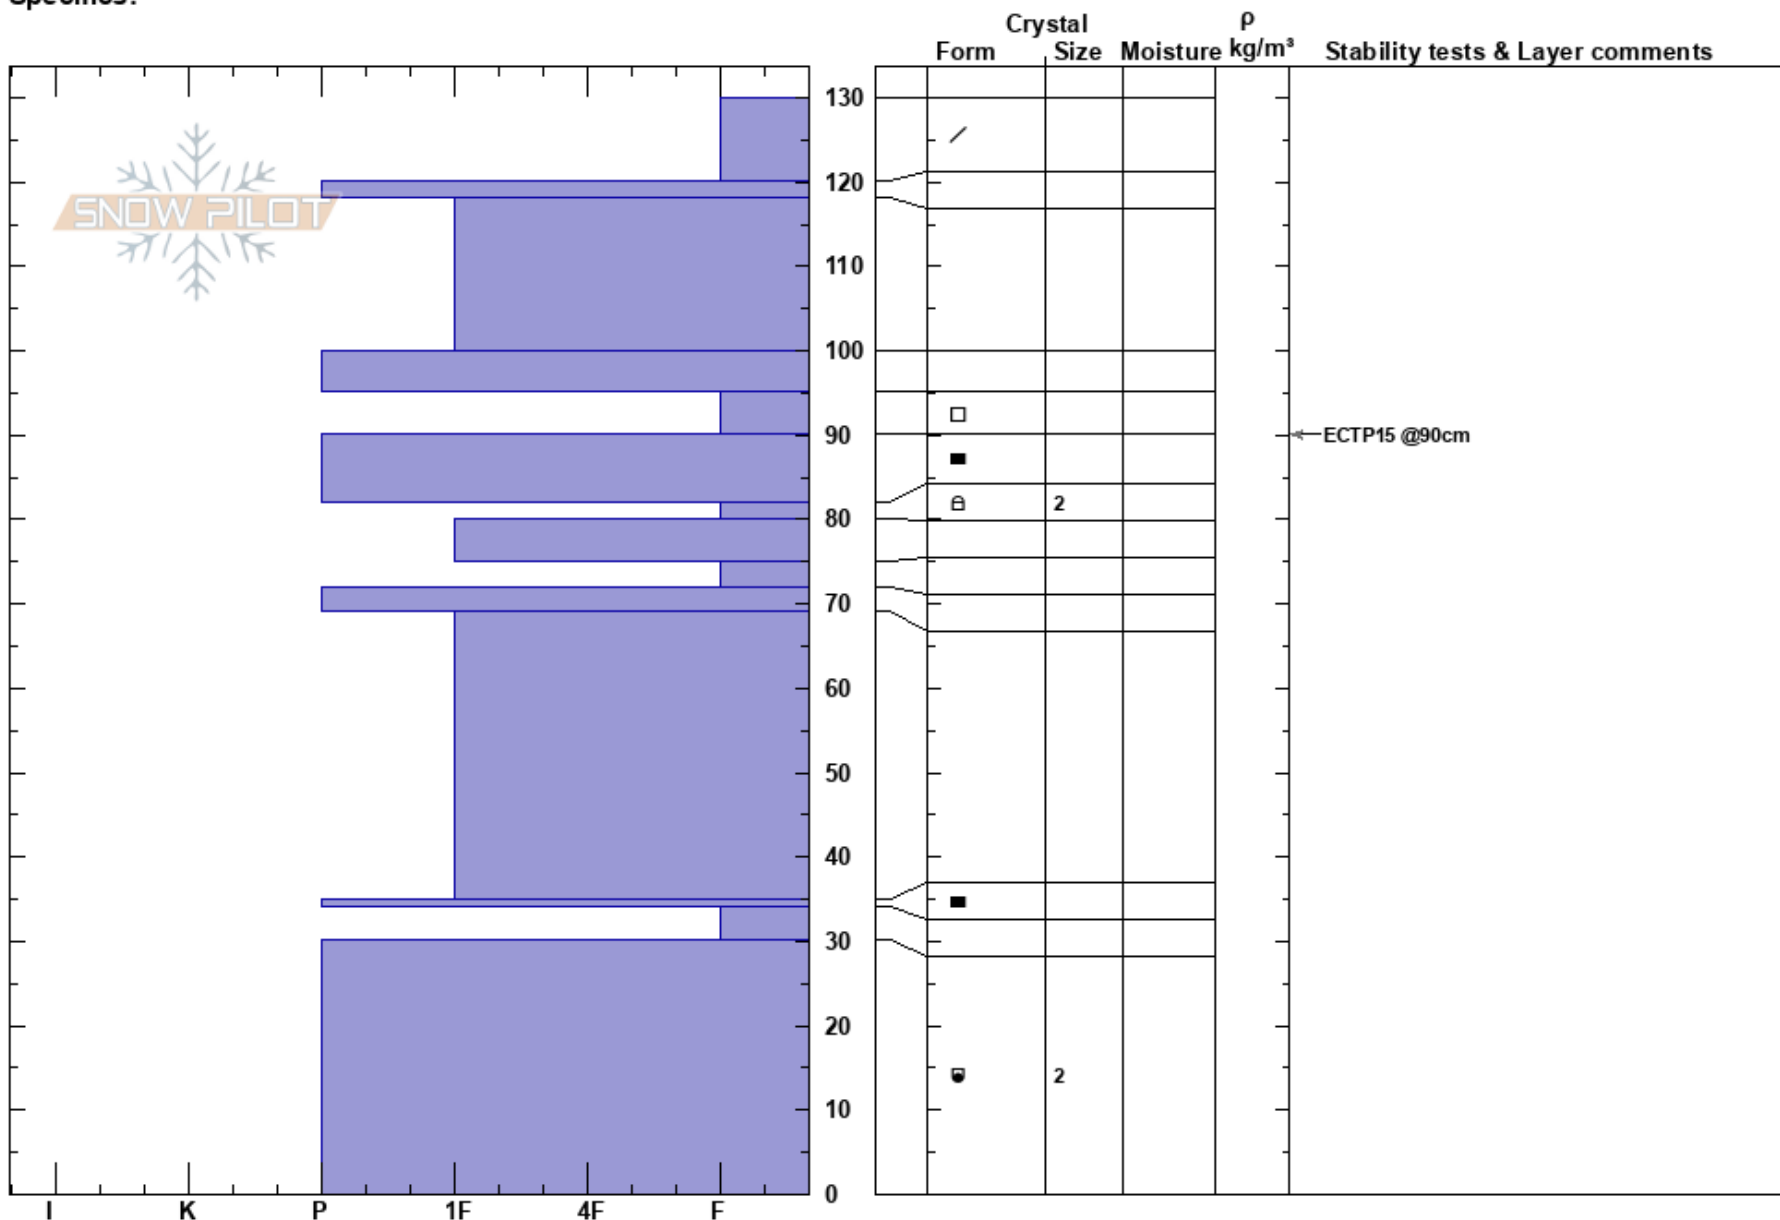

N. Trees - Below Shldr
 Rocky Mountain Front
 MT
 Elevation: 7446 ft
 Aspect: SE
 Specifics:

Charles Hlavac
 01/07/2021 - 2:40pm
 Co-ord: 47.93281N, -112.82077W
 Slope Angle: 30°
 Wind Loading: previous

Stability:
 Air Temperature:
 Sky Cover: SCT
 Precipitation: NO
 Wind: Calm

HS:130
 PF:20 95-90cm:Problematic layer
 PS:10

Notes: Variable depths nearby. Lots of variation due to high winds from previous storms.