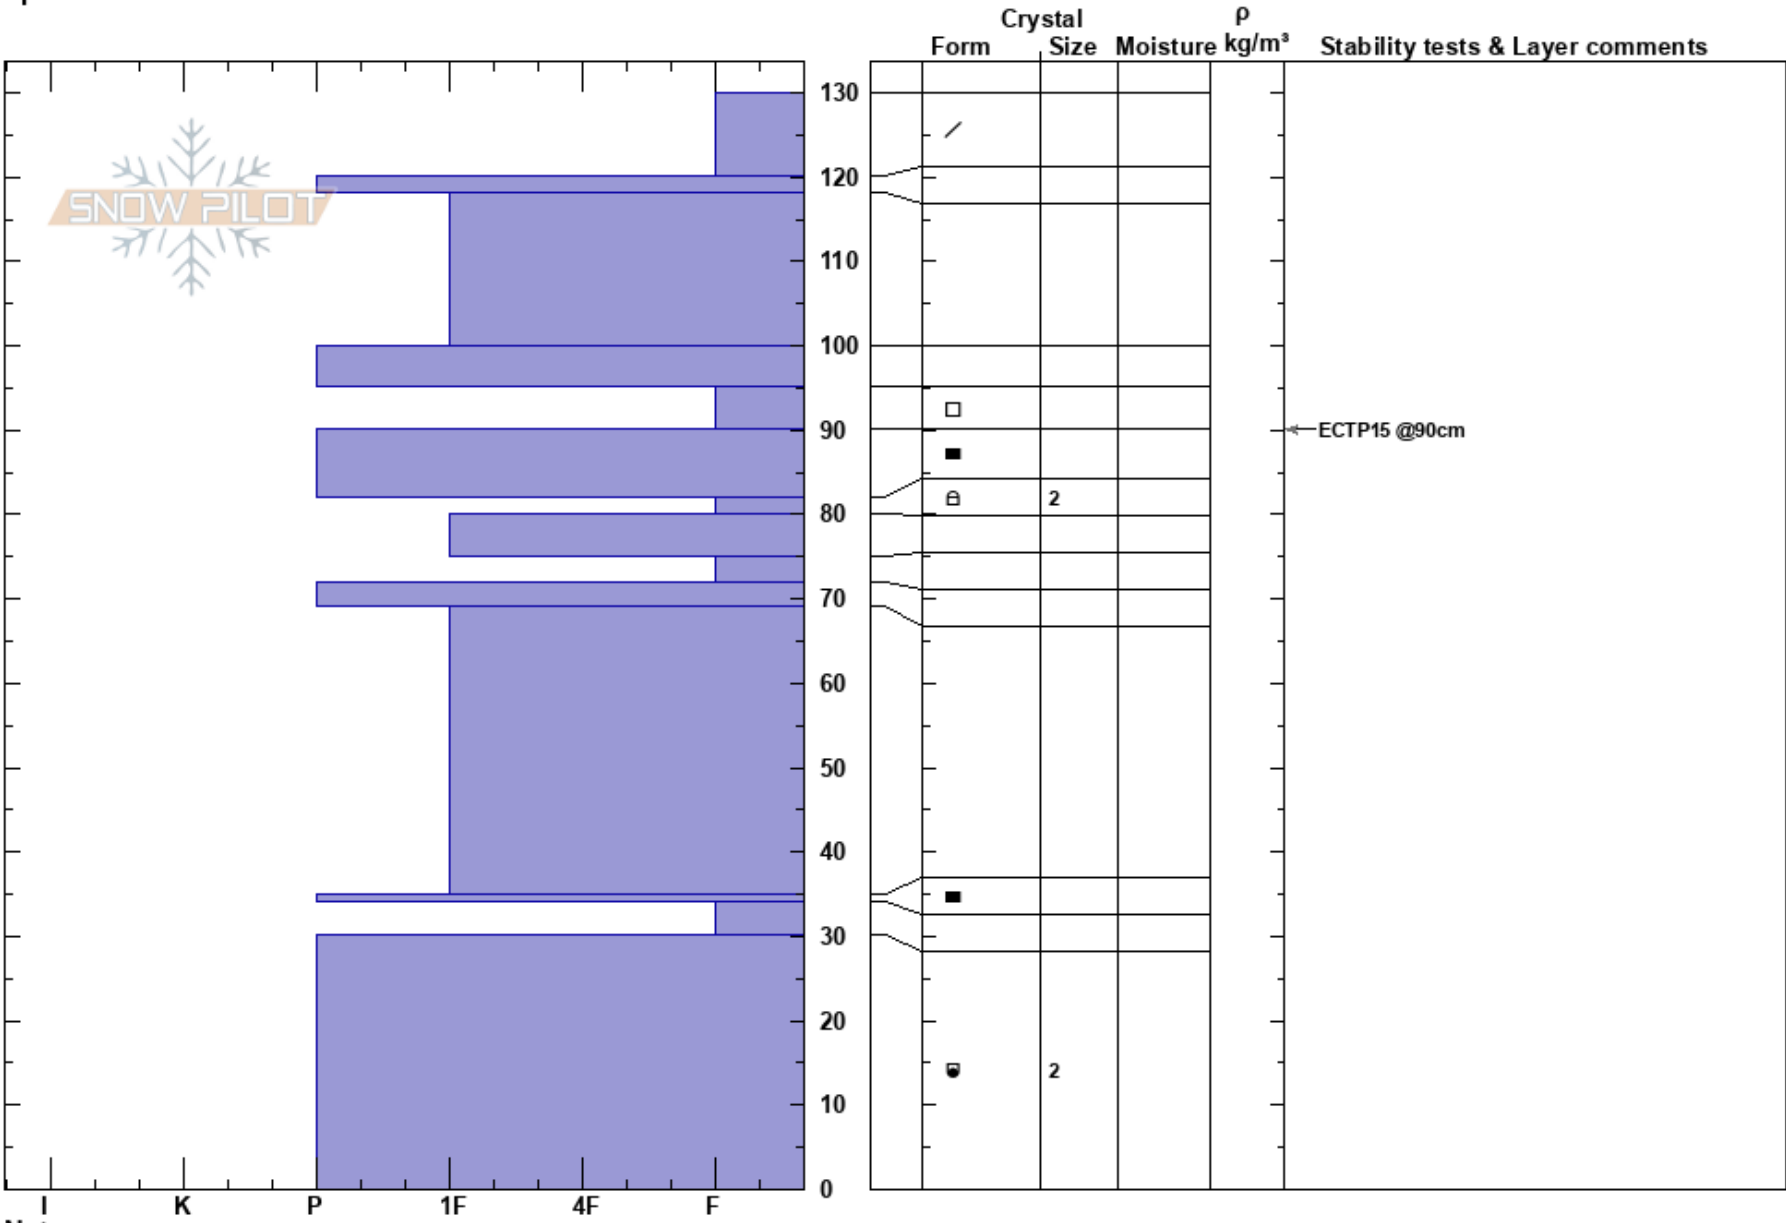

N. Trees - Below Shldr
 Rocky Mountain Front
 MT
 Elevation: 7446 ft
 Aspect: SE
 Specifics:

Charles Hlavac
 01/07/2021 - 2:40pm
 Co-ord: 47.93281N, -112.82077W
 Slope Angle: 30°
 Wind Loading: previous

Stability:
 Air Temperature:
 Sky Cover: SCT
 Precipitation: NO
 Wind: Calm

HS:130
 PF:20 95-90cm:Problematic layer
 PS:10

Notes: Variable depths nearby. Lots of variation due to high winds from previous storms.