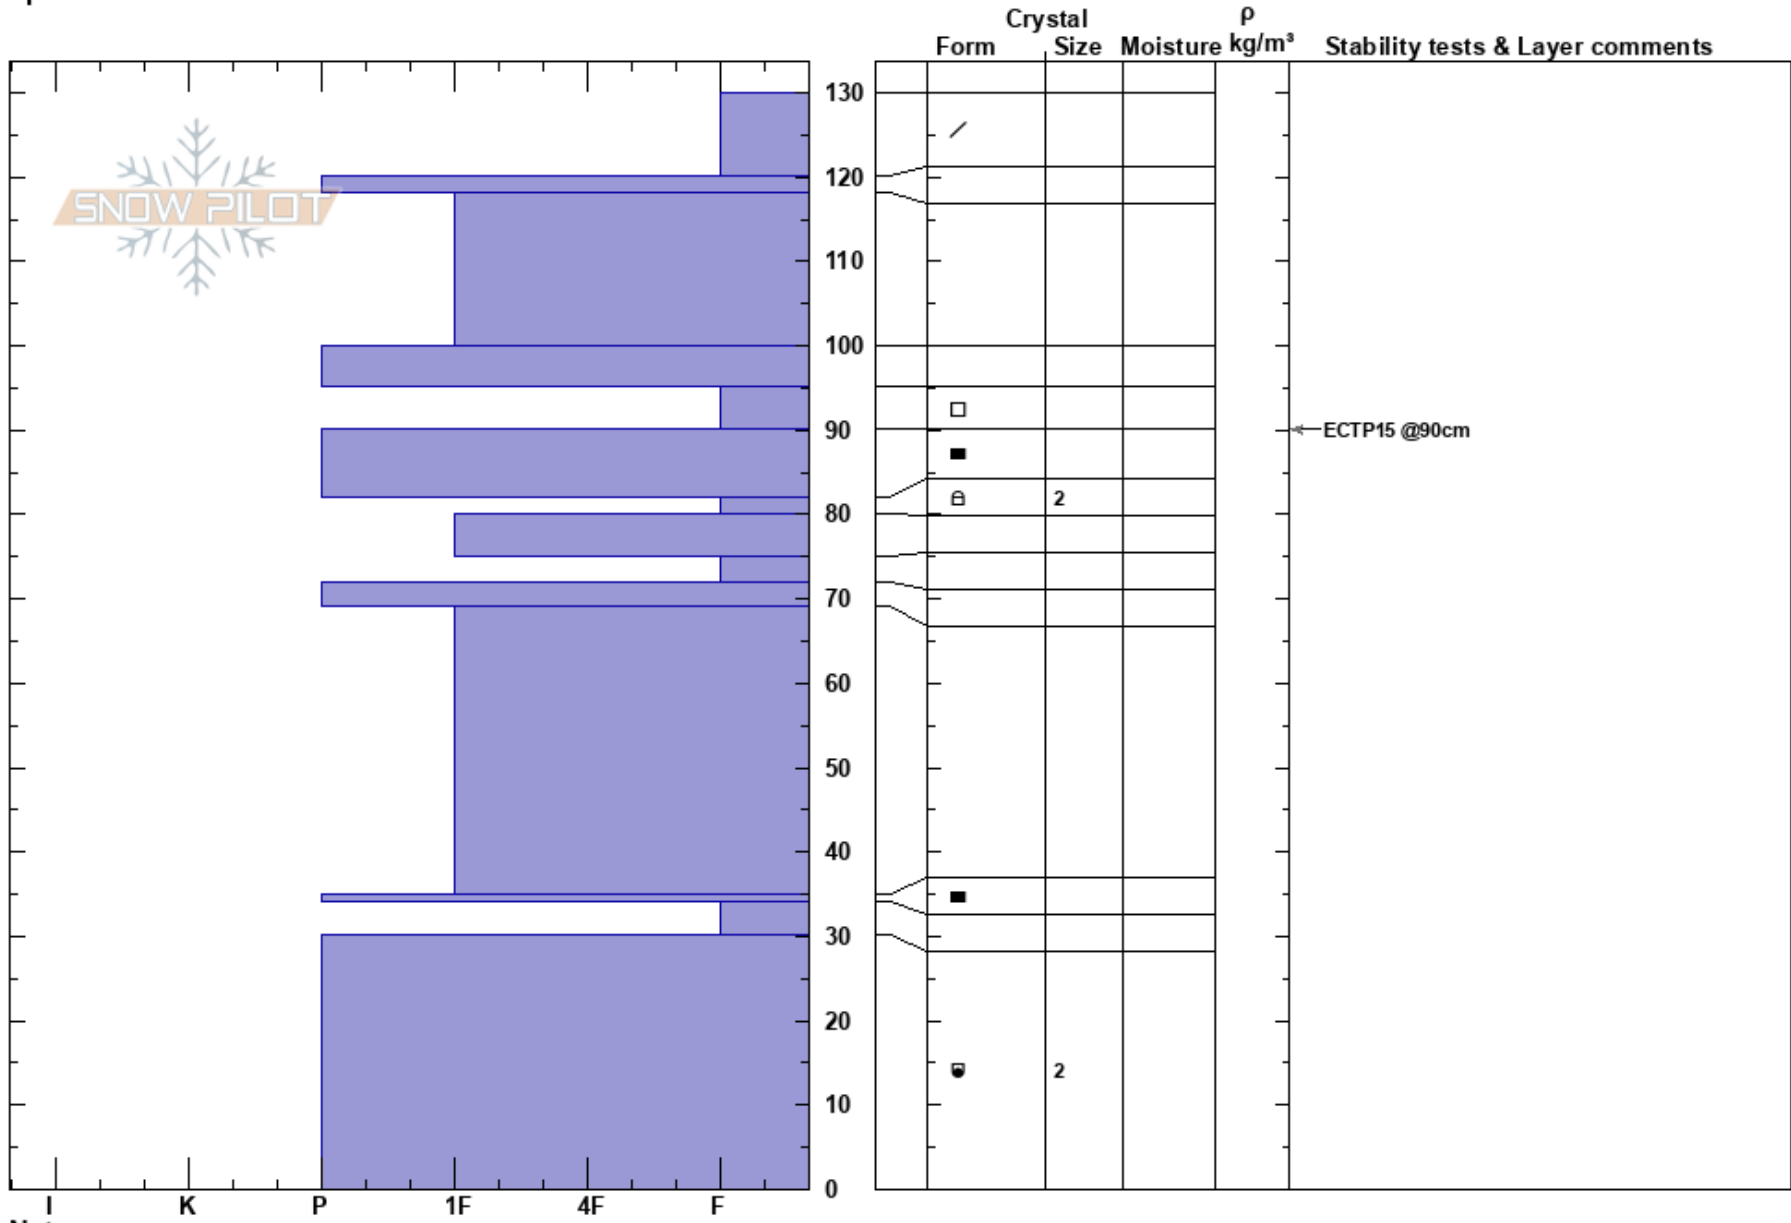

N. Trees - Below Shldr
 Rocky Mountain Front
 MT
 Elevation: 7446 ft
 Aspect: SE
 Specifics:

Charles Hlavac
 01/07/2021 - 2:40pm
 Co-ord: 47.93281N, -112.82077W
 Slope Angle: 30°
 Wind Loading: previous

Stability:
 Air Temperature:
 Sky Cover: SCT
 Precipitation: NO
 Wind: Calm

HS:130
 PF:20 95-90cm:Problematic layer
 PS:10

Notes: Variable depths nearby. Lots of variation due to high winds from previous storms.