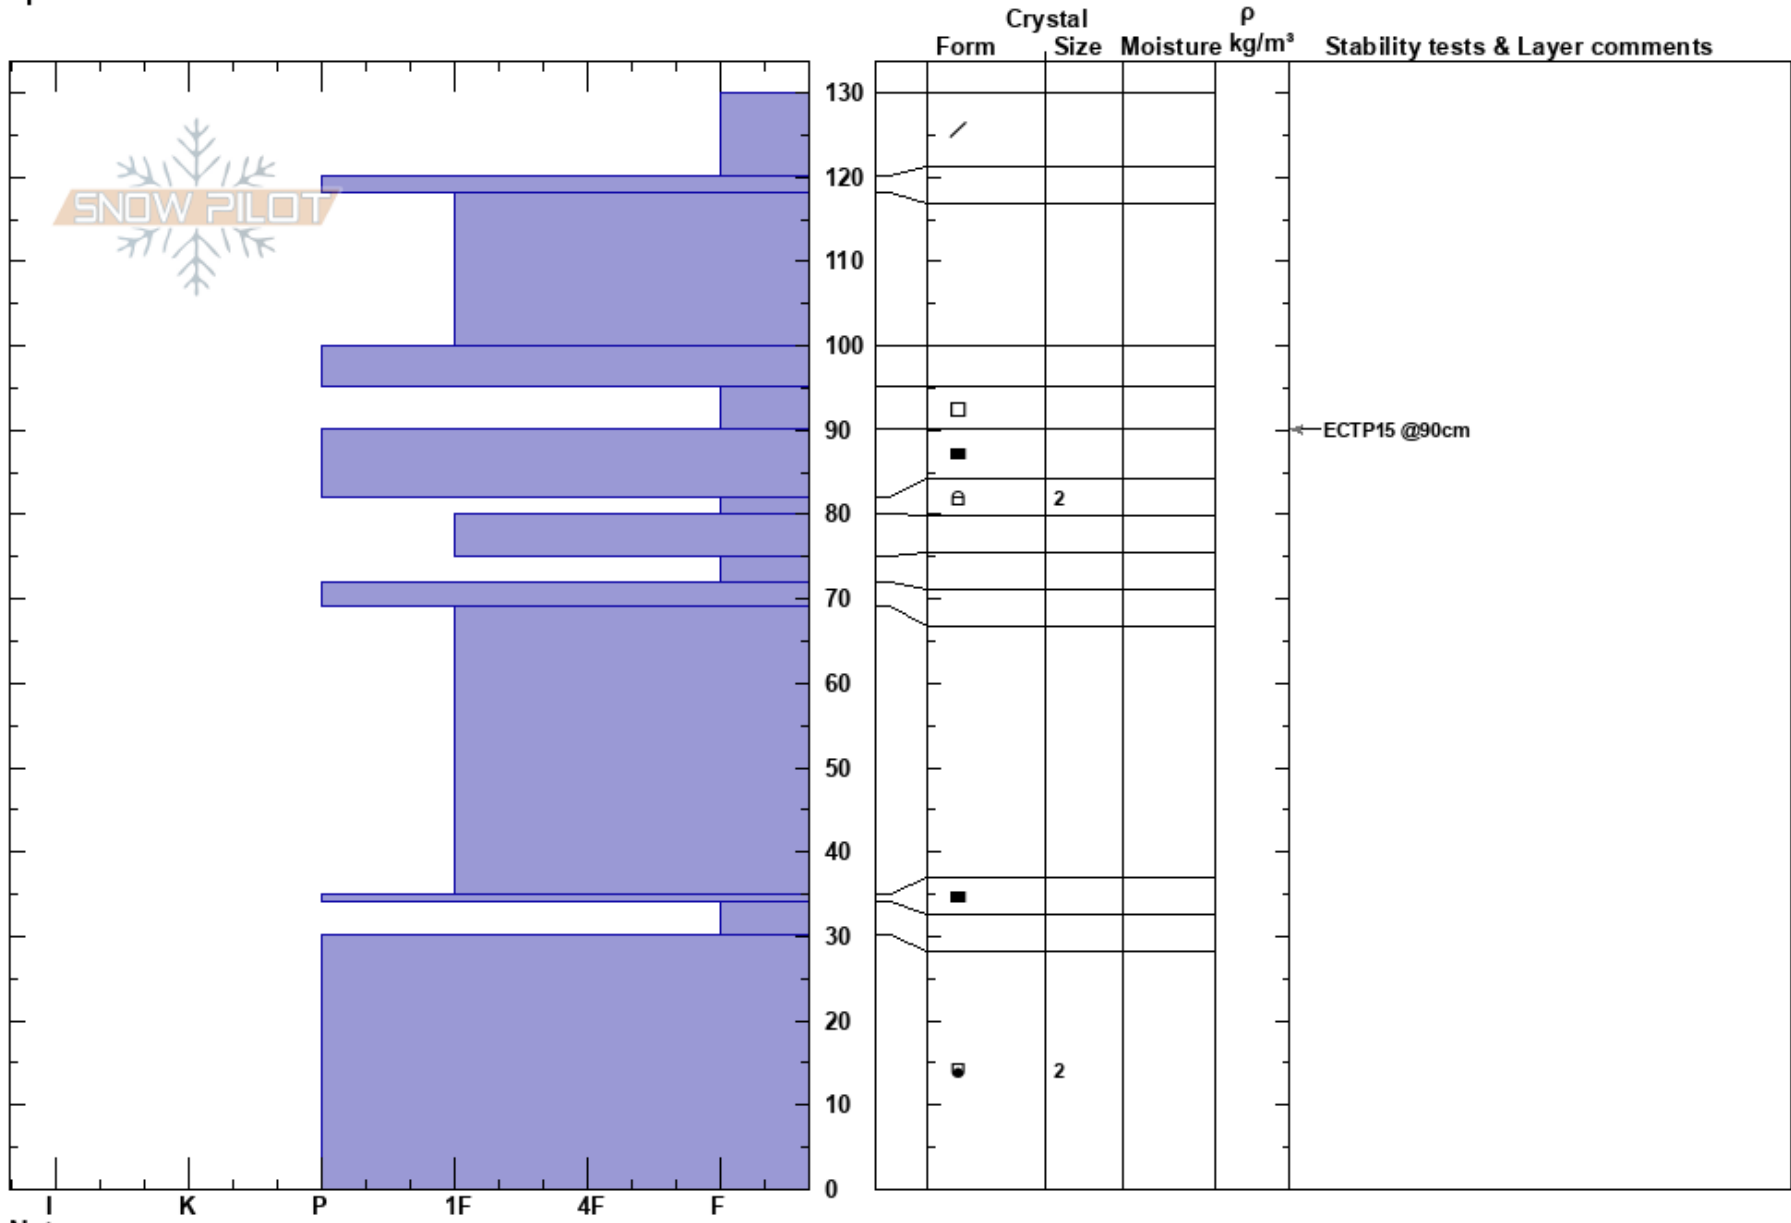

N. Trees - Below Shldr  
Rocky Mountain Front  
MT  
Elevation: 7446 ft  
Aspect: SE  
Specifics:

Charles Hlavac  
01/07/2021 - 2:40pm  
Co-ord: 47.93281N, -112.82077W  
Slope Angle: 30°  
Wind Loading: previous

Stability:  
Air Temperature:  
Sky Cover: SCT  
Precipitation: NO  
Wind: Calm

HS:130  
PF:20 95-90cm:Problematic layer  
PS: 10

Notes: Variable depths nearby. Lots of variation due to high winds from previous storms.