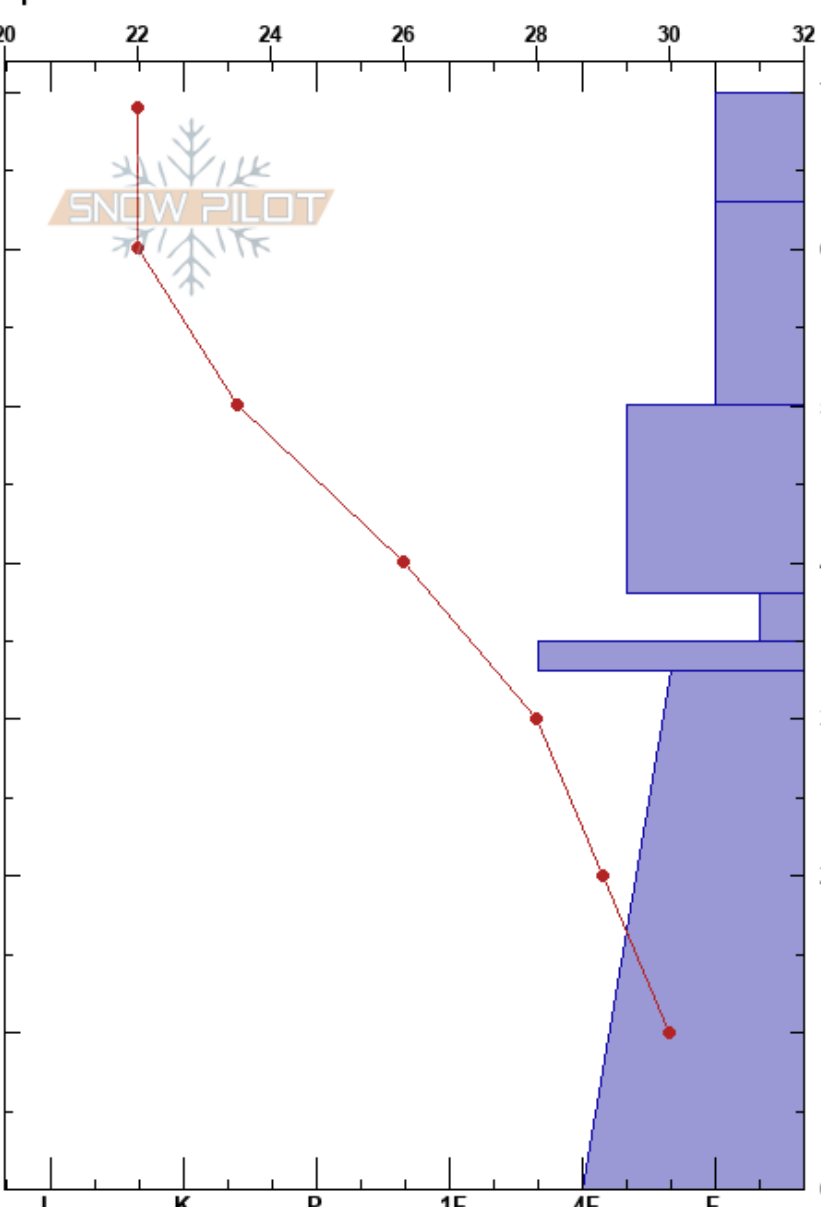

Beaver West face
 Bear River Range
 UT
 Elevation: 8260 ft
 Aspect: W
 Specifics:

paige pagnucco
 01/07/2021 - 12:30pm
 Co-ord: 41.96392N, -111.56403W
 Slope Angle: 23°
 Wind Loading: yes

Stability:
 Air Temperature: 16°F
 Sky Cover: BKN
 Precipitation: S-1
 Wind: W Light Breeze

HS:70
 PF:70
 38-35cm: Problematic layer

Form	Crystal		Moisture	ρ kg/m ³	Stability tests & Layer comments
	Size				
+			D		
/					
□					← CTV, Q1 @ 36cm facet chains
⊙⊙					← ECTP16 @ 36cm
□					

Notes: