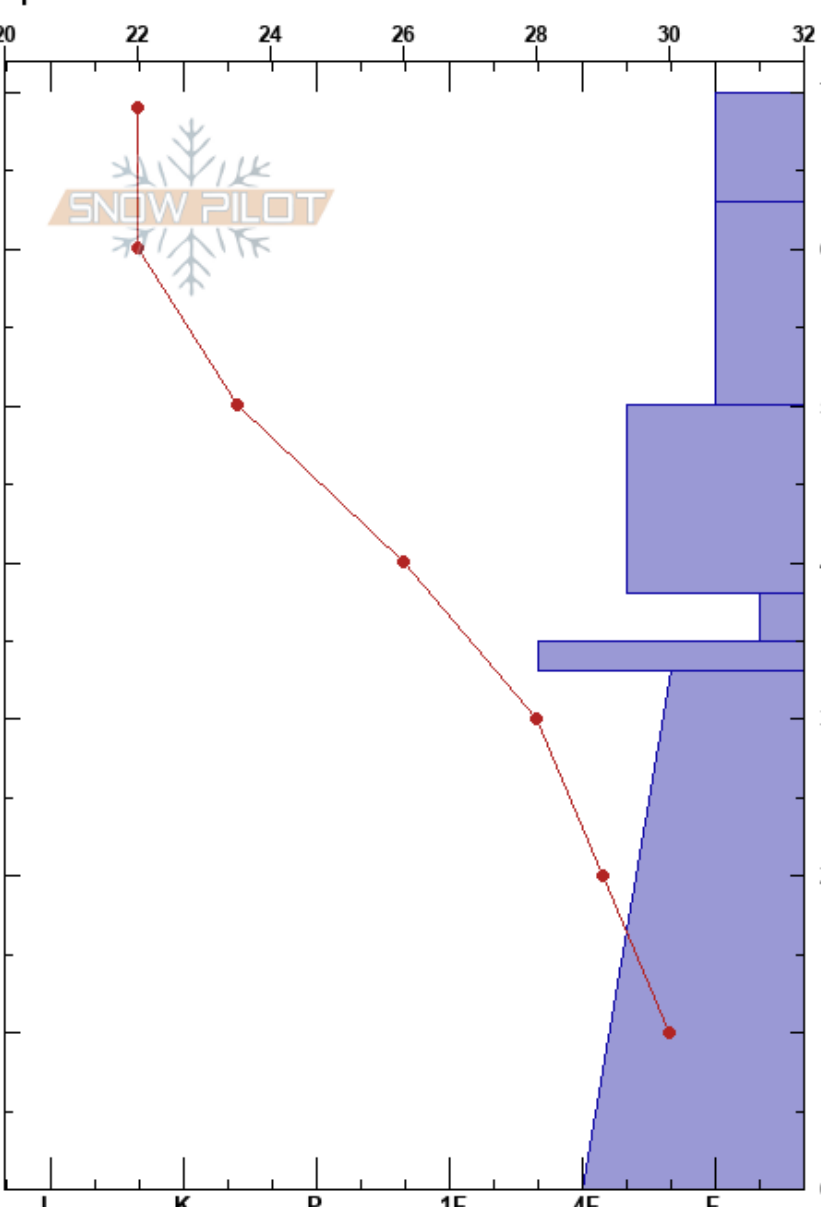

Beaver West face  
 Bear River Range  
 UT  
 Elevation: 8260 ft  
 Aspect: W  
 Specifics:

paige pagnucco  
 01/07/2021 - 12:30pm  
 Co-ord: 41.96392N, -111.56403W  
 Slope Angle: 23°  
 Wind Loading: yes

Stability:  
 Air Temperature: 16°F  
 Sky Cover: BKN  
 Precipitation: S-1  
 Wind: W Light Breeze

HS:70  
 PF:70  
 38-35cm: Problematic layer

Form	Crystal		Moisture	$\rho$ kg/m <sup>3</sup>	Stability tests & Layer comments
	Size				
+			D		
/					
□					← CTV, Q1 @ 36cm facet chains
⊙⊙					← ECTP16 @ 36cm
□					