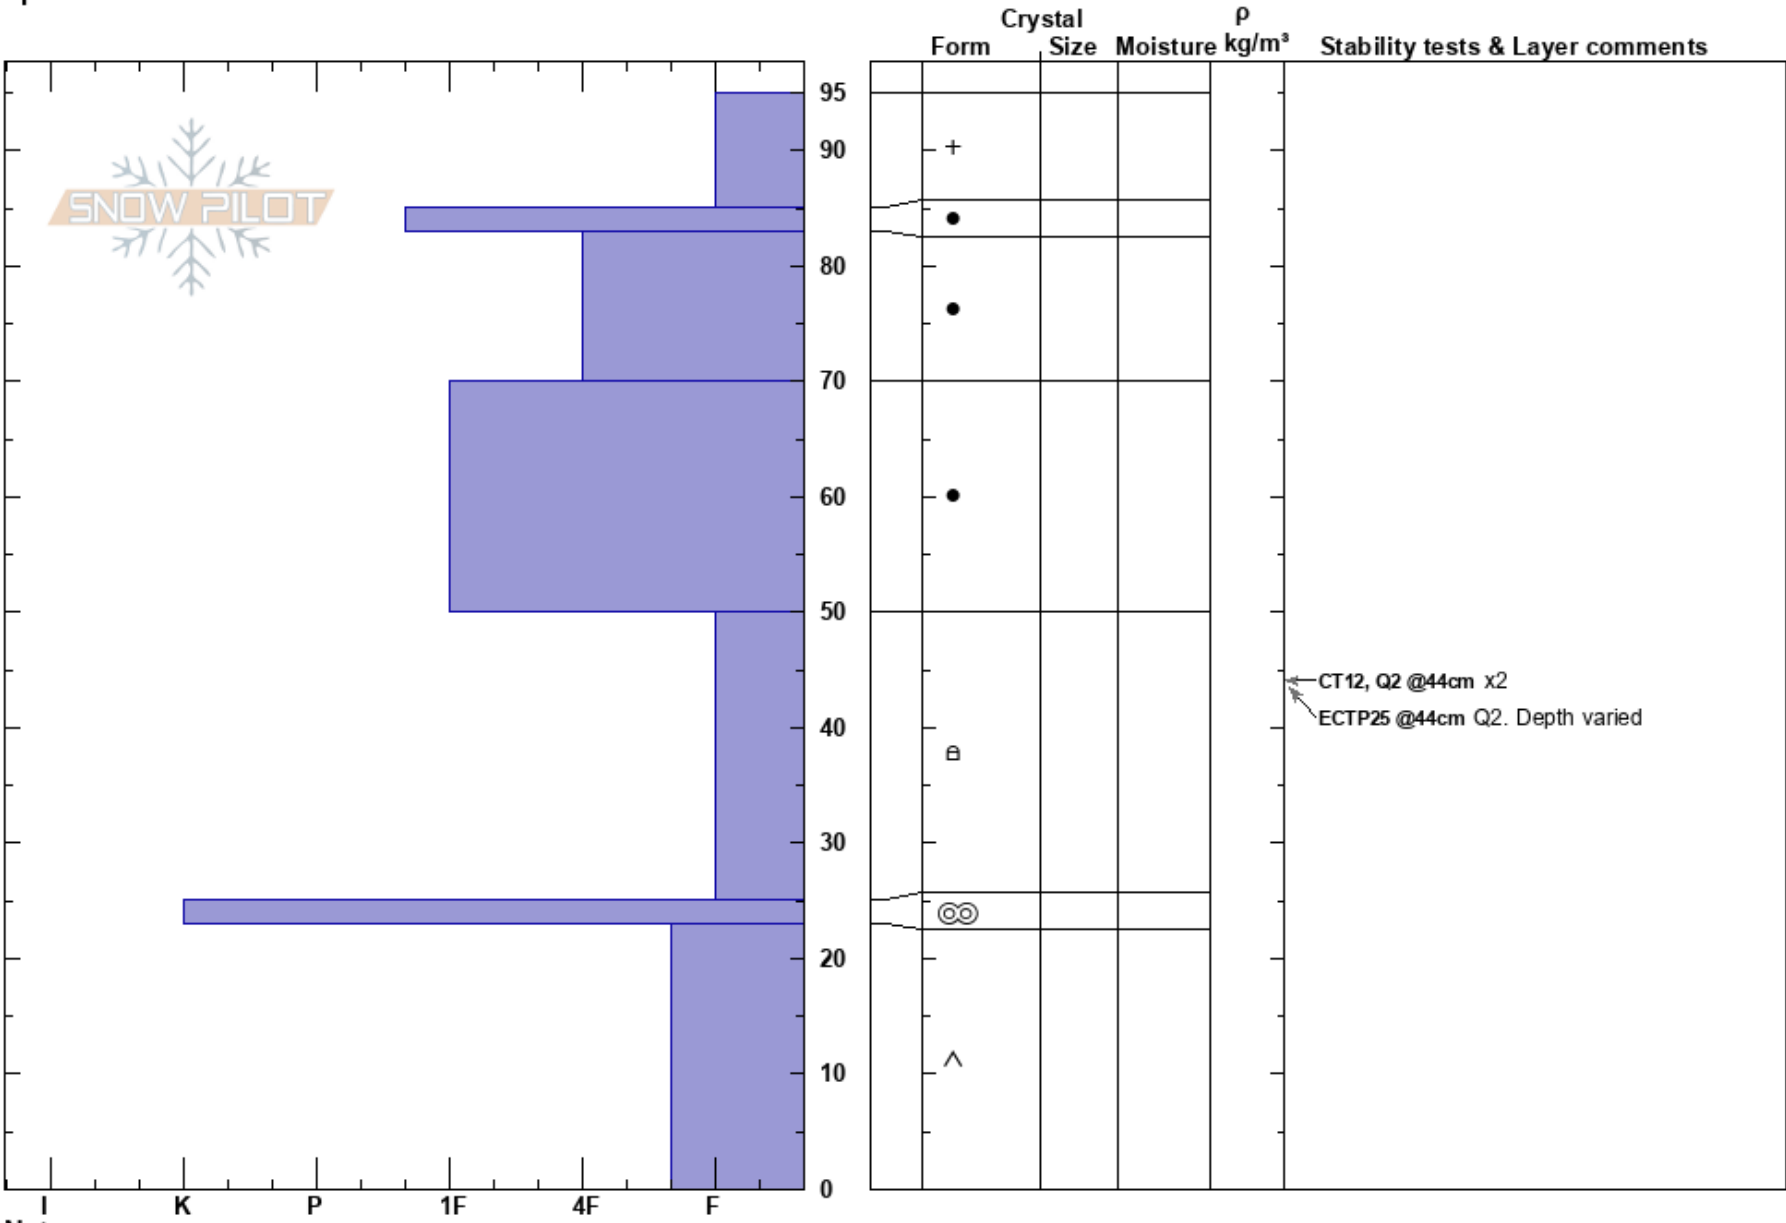

Guanella Pass E
 Front Range
 CO
 Elevation: 11552 ft
 Aspect: E
 Specifics:

Justin Swantek
 01/07/2021 - 1:09pm
 Co-ord: 39.53567N, -105.79347W
 Slope Angle: 27°
 Wind Loading: no

Stability:
 Air Temperature: 28°F
 Sky Cover: CLR
 Precipitation: NO
 Wind: SE Calm
 HS:95
 Layer Notes:
 50-25cm: Problematic layer

Notes: Non-wind affected open slope.