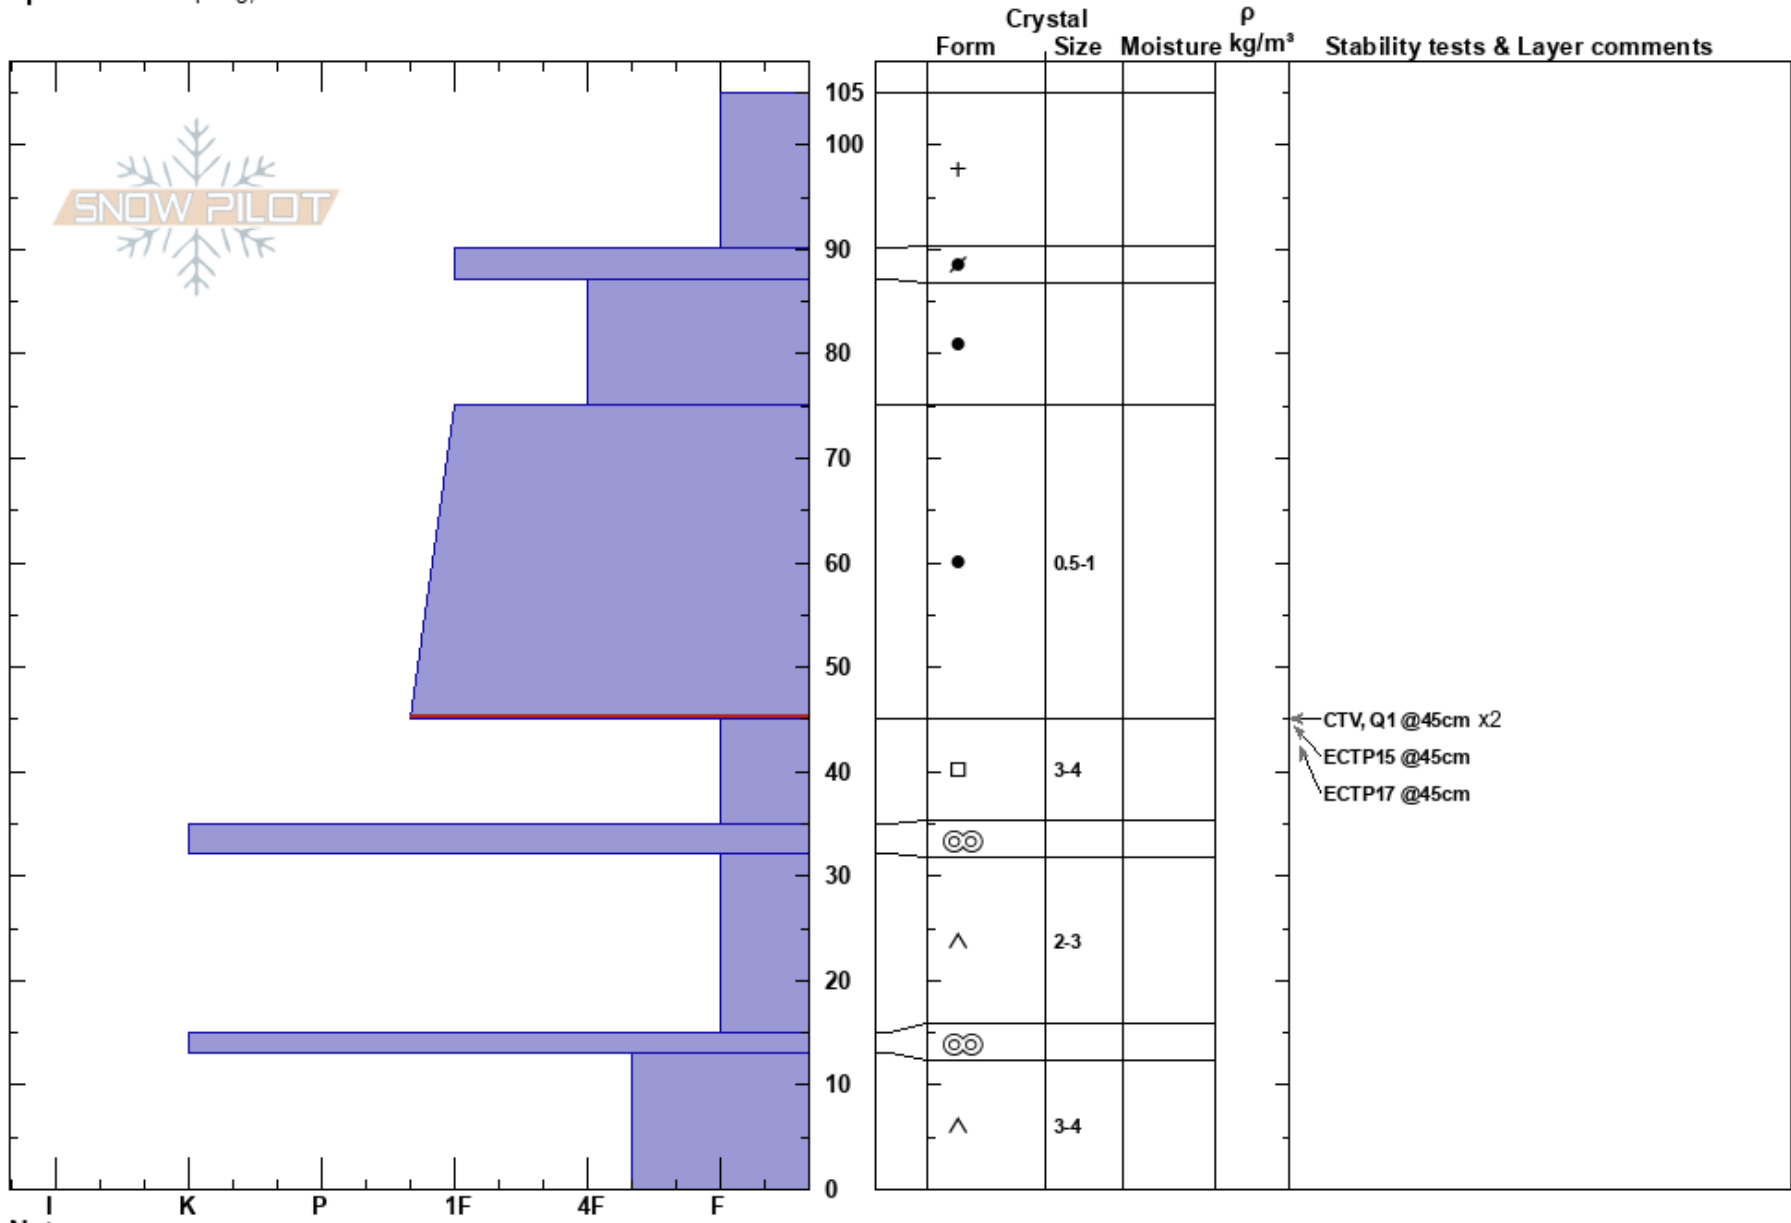

Guanella Pass
 Justin Swantek
 Front Range
 CO
 Elevation: 11579 ft
 Aspect: SE
 Specifics: Collapsing, localized

01/07/2021 - 11:15am
 Co-ord: 39.53775N, -105.78848W
 Slope Angle: 22°
 Wind Loading: yes

Stability:
 Air Temperature: 28°F
 Sky Cover: CLR
 Precipitation: NO
 Wind: SE Moderate

HS:105
 75-45cm:Problematic layer

Notes: Remotely triggered collapse on this slab.