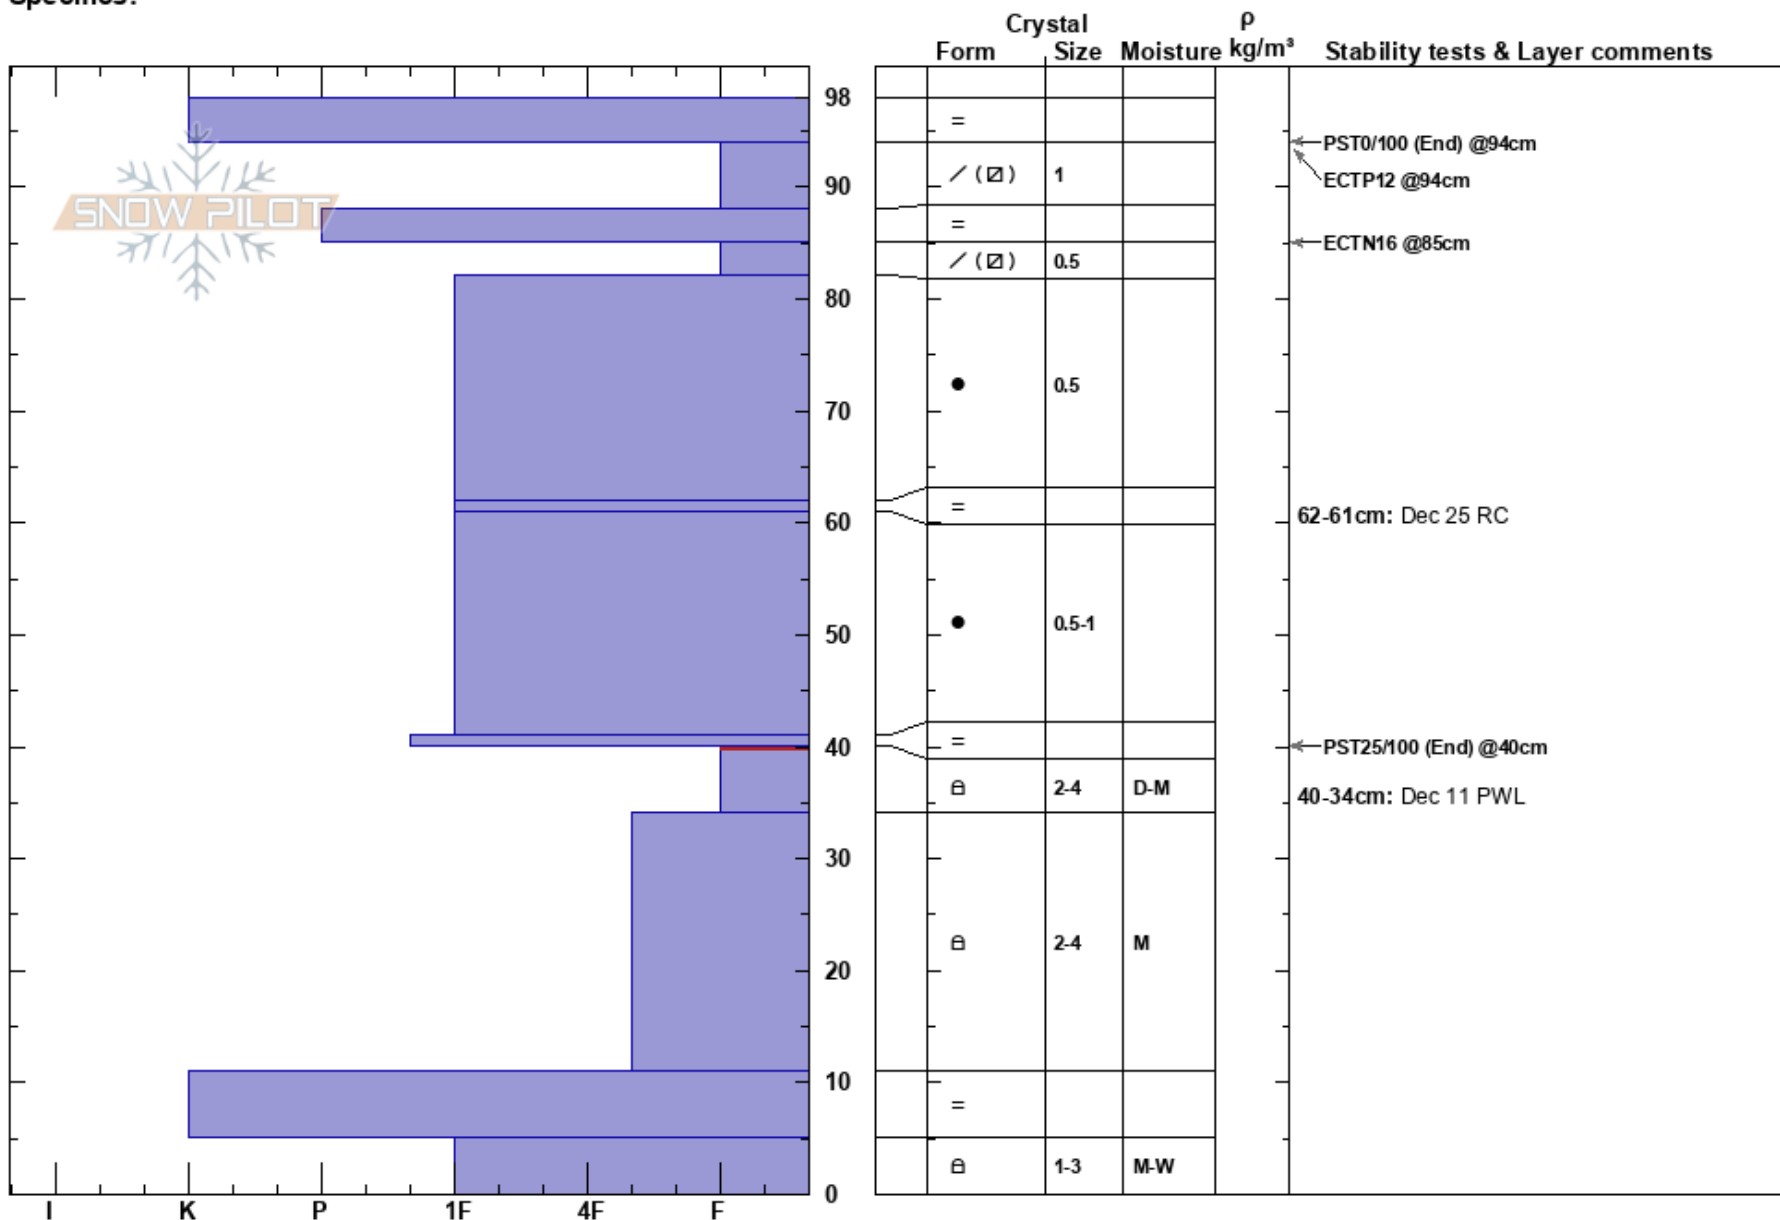

Silver Peak  
 Central Sierra  
 CA  
**Elevation:** 7259 ft  
**Aspect:** 350°  
**Specifics:**

Steve Reynaud  
 01/07/2021 - 10:30am  
**Co-ord:** 39.23029N, -120.23532W  
**Slope Angle:** 23°  
**Wind Loading:** no

**Stability:** Good  
**Air Temperature:**  
**Sky Cover:** FEW  
**Precipitation:** NO  
**Wind:** SW Light Breeze

**HS:**98  
**Layer Notes:**  
 62-61cm: Dec 25 RC  
 40-34cm: Dec 11 PWL  
 40-34cm: Problematic layer

**Notes:** Pit dug off of ascent ridge to Silver Peak in open below treeline terrain. This location in the past has shown some of the more advanced faceting of the Dec 11 PWL in this area. This layer continues to slowly gain strength.