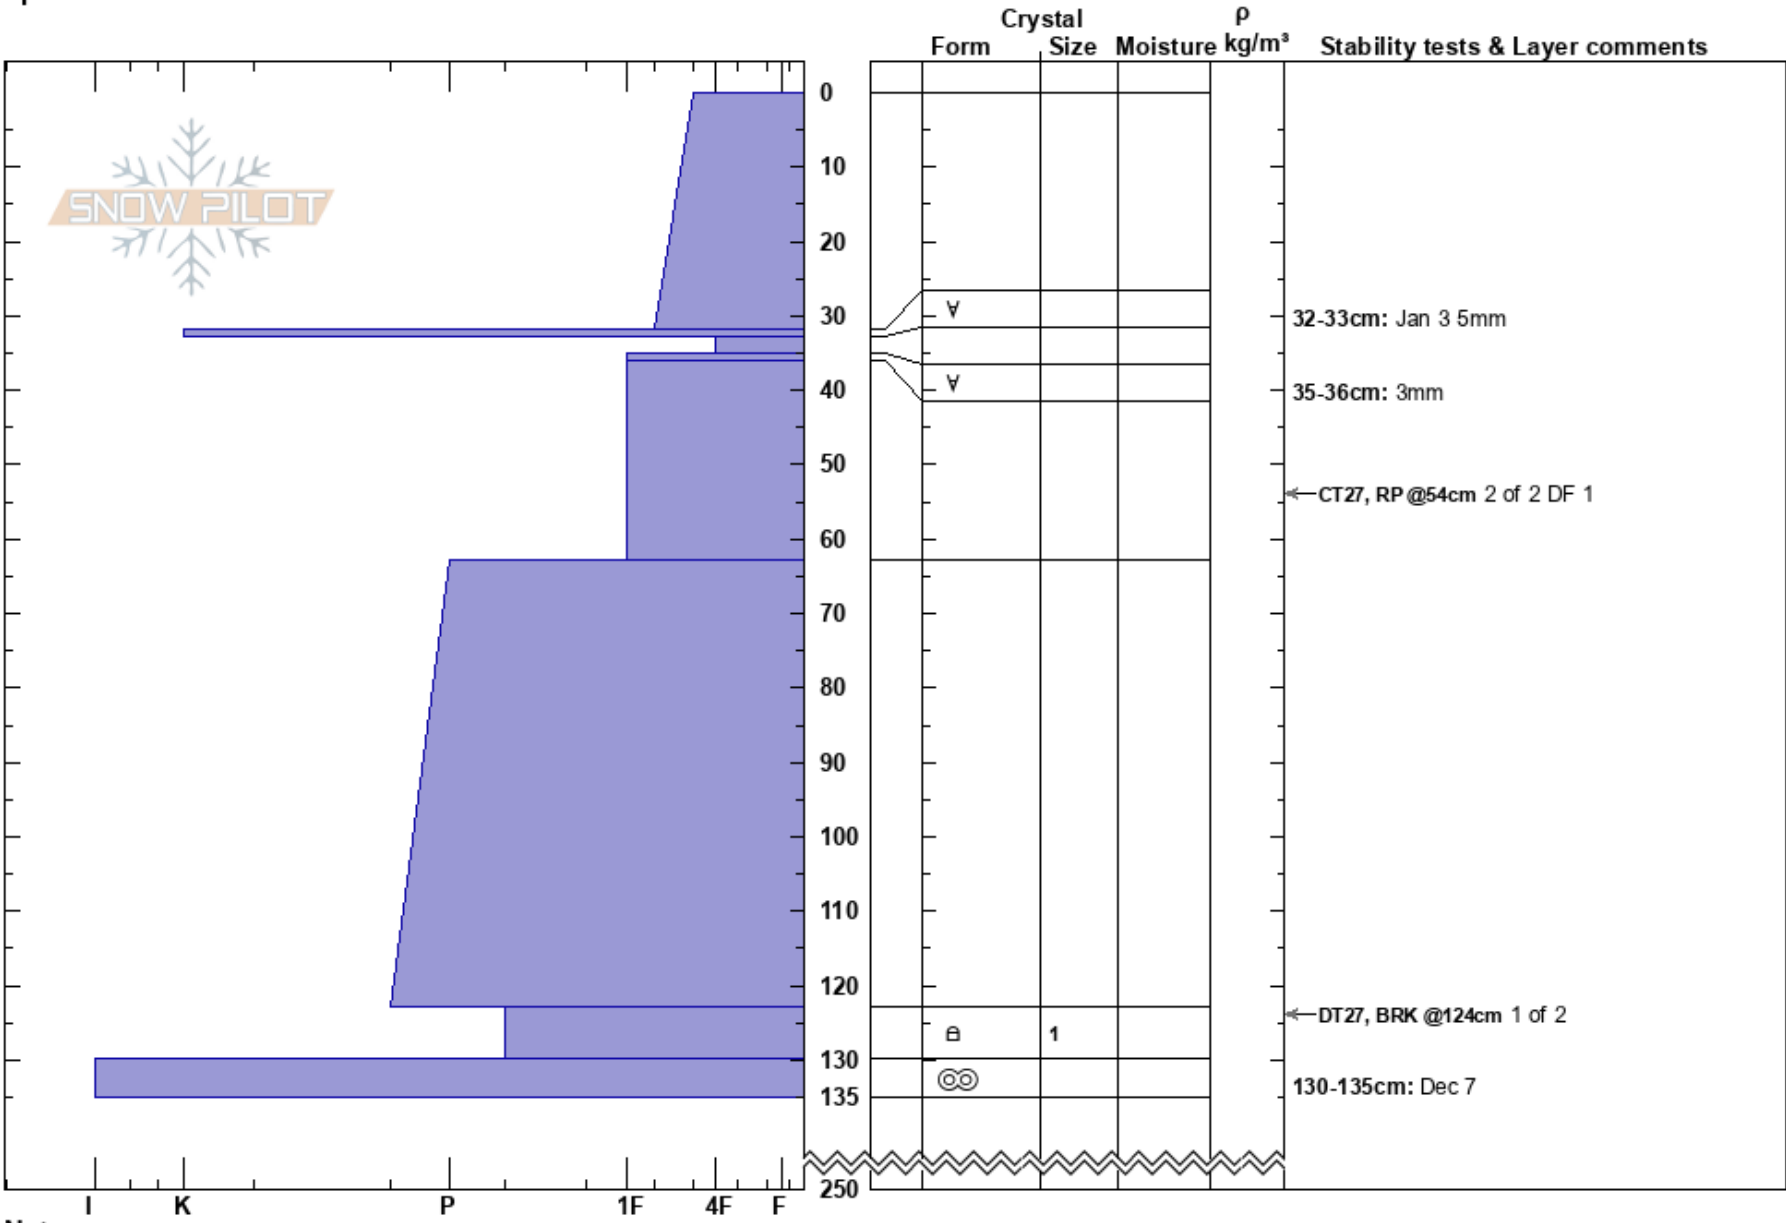

210107 Barebacks
Monashee
BC
Elevation: 2140 m
Aspect:
Specifics:

Monashee Powder
07/01/2021 - 12:30
Co-ord:
Slope Angle:
Wind Loading:

Stability:
Air Temperature: -4.2°C
Sky Cover: CLR
Precipitation: NO
Wind: Calm

HS:250
PF:55
32-33cm: Jan 3 5mm
35-36cm: 3mm
130-135cm: Dec 7
130-135cm: Problematic layer

Notes: