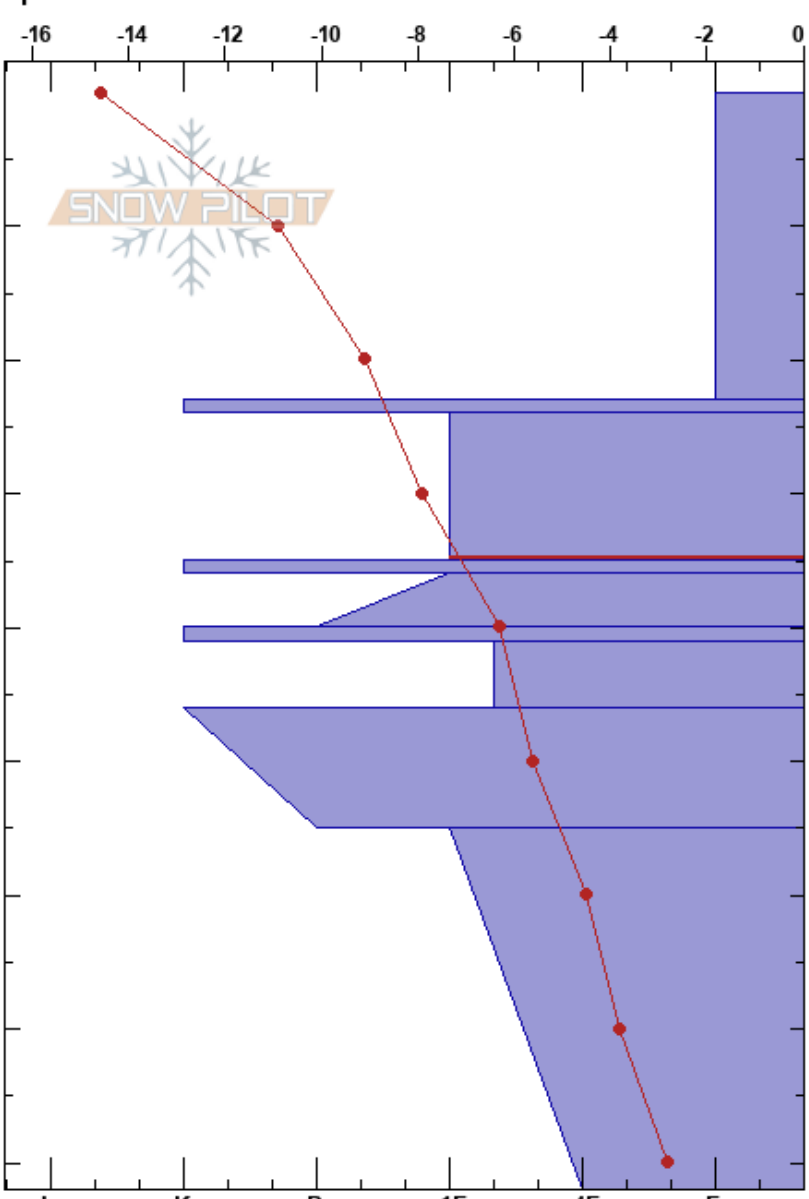

Pyhä Kultakero W

Petteri Nurminen

07/01/2021 - 11:00

Finland

Co-ord: 67.02121N, 27.21191E

Elevation: 448 m

Slope Angle: 24°

Aspect: NW

Wind Loading:

Specifics:

Stability:

HS:82

Air Temperature: -13.4°C

PF:15

24-35cm: Problematic layer

Sky Cover: SCT

PS: 10

55-82cm: Solid facets twds bottom

Precipitation: NO

Wind: S Light Breeze

Form	Crystal		Moisture	ρ kg/m³	Stability tests & Layer comments
	Size				
∇	5				
/	2		D		
⊙					
⊖	1		D		
⊙					
•	0.5		D		← ECTN6 @35cm
⊙					← CT7, SC @35cm
⊙					← CT9, RP @35cm
⊖	1		D		
⊙					
⊖ (□)	2				55-82cm: Solid facets twds bottom