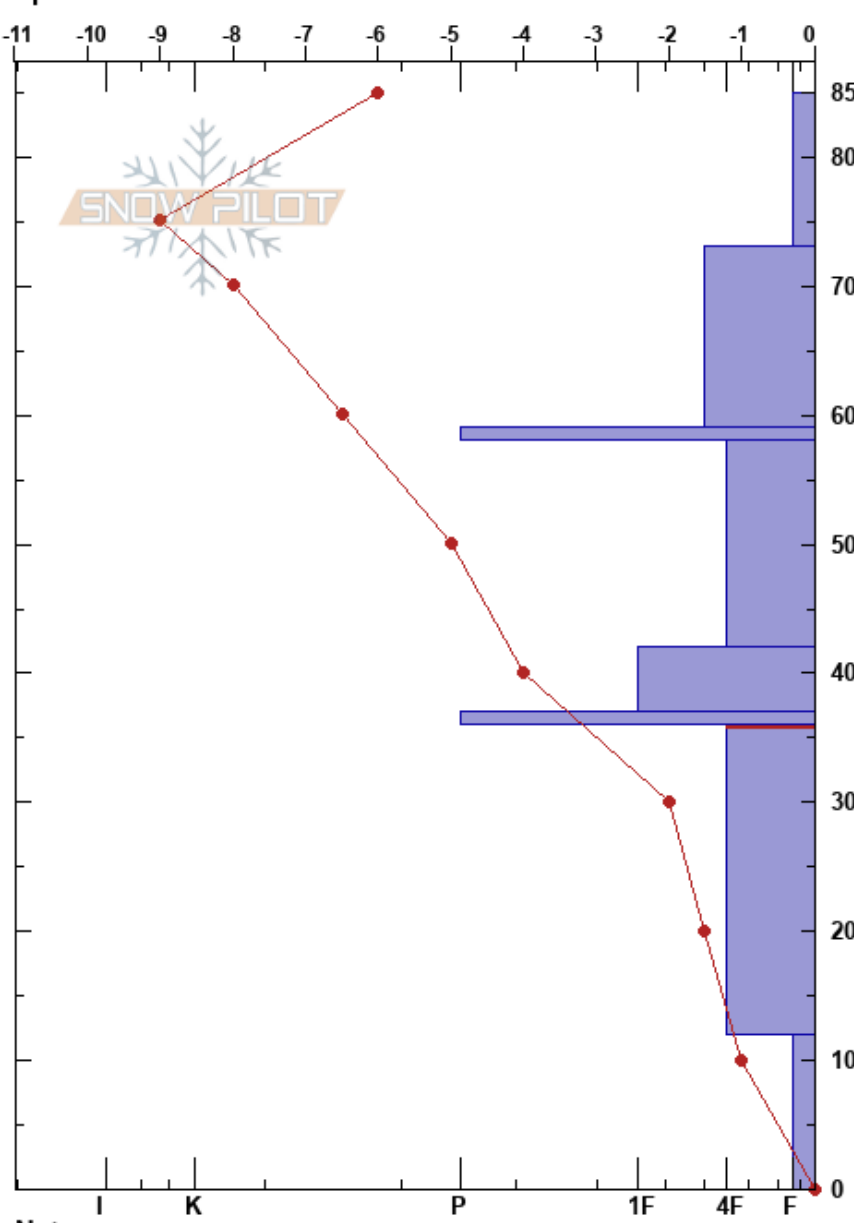

Clavicle Flats  
 Northern Wasatch  
 UT  
 Elevation: 8742 ft  
 Aspect: 90°  
 Specifics:

Keenan Grady  
 01/07/2021 - 11:46am  
 Co-ord: 41.19187N, -111.87385W  
 Slope Angle: 19°  
 Wind Loading:

Stability:  
 Air Temperature: -6°C  
 Sky Cover: SCT  
 Precipitation: NO  
 Wind: E Light Breeze

HS:85  
 PF:30  
 PS:15  
 36-12cm: Problematic layer

Altitude (cm)	Crystal		Moisture	$\rho$ kg/m <sup>3</sup>	Stability tests & Layer comments
	Form	Size			
85	+	0.5			
80	□	1			
70	□	0.5			
60	⊙⊙				
50	□	0.5			
40	/	0.5			
36	⊙⊙				← CT18, SC @36cm ← ECTP23 @36cm ← PST38/100 (End) @36cm ← PST32/100 (End) @36cm
20	□	2			
12					← CT16, SC @12cm
0	□	2.5			

Notes: Winds aloft out of the W.