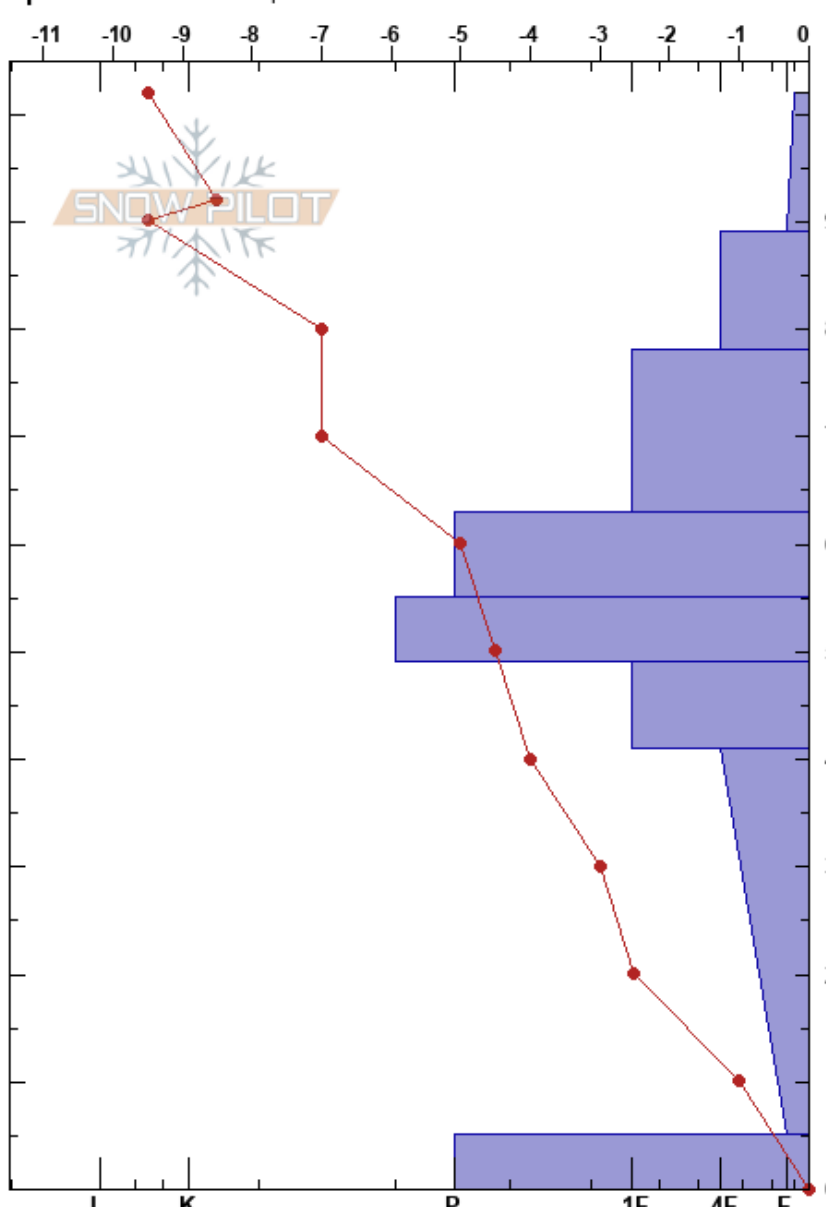

Second Creek
 Front Range
 CO
 Elevation: 11171 ft
 Aspect: 90°
 Specifics: We skied slope

Kenneth Yaphe
 01/06/2021 - 11:00am
 Co-ord: 39.82592N, -105.78025W
 Slope Angle: 20°
 Wind Loading: yes

Stability: **HS:102**
 Air Temperature: -2.5°C PF:95 41-5cm: Problematic layer
 Sky Cover: FEW
 Precipitation: NO
 Wind: Calm

Form	Crystal Size	Moisture	ρ kg/m ³	Stability tests & Layer comments
+	1			
/	1			← ECTN5 @89cm
•	0.5			← CT14 @78cm
•	0.5-1			
•	0.5-1			
•	1			
				← ECTP26 @41cm ← PST34/100 (End) @41cm
□ (^)	1-2(3)			
				← CT25 @5cm RES
□	3-4			