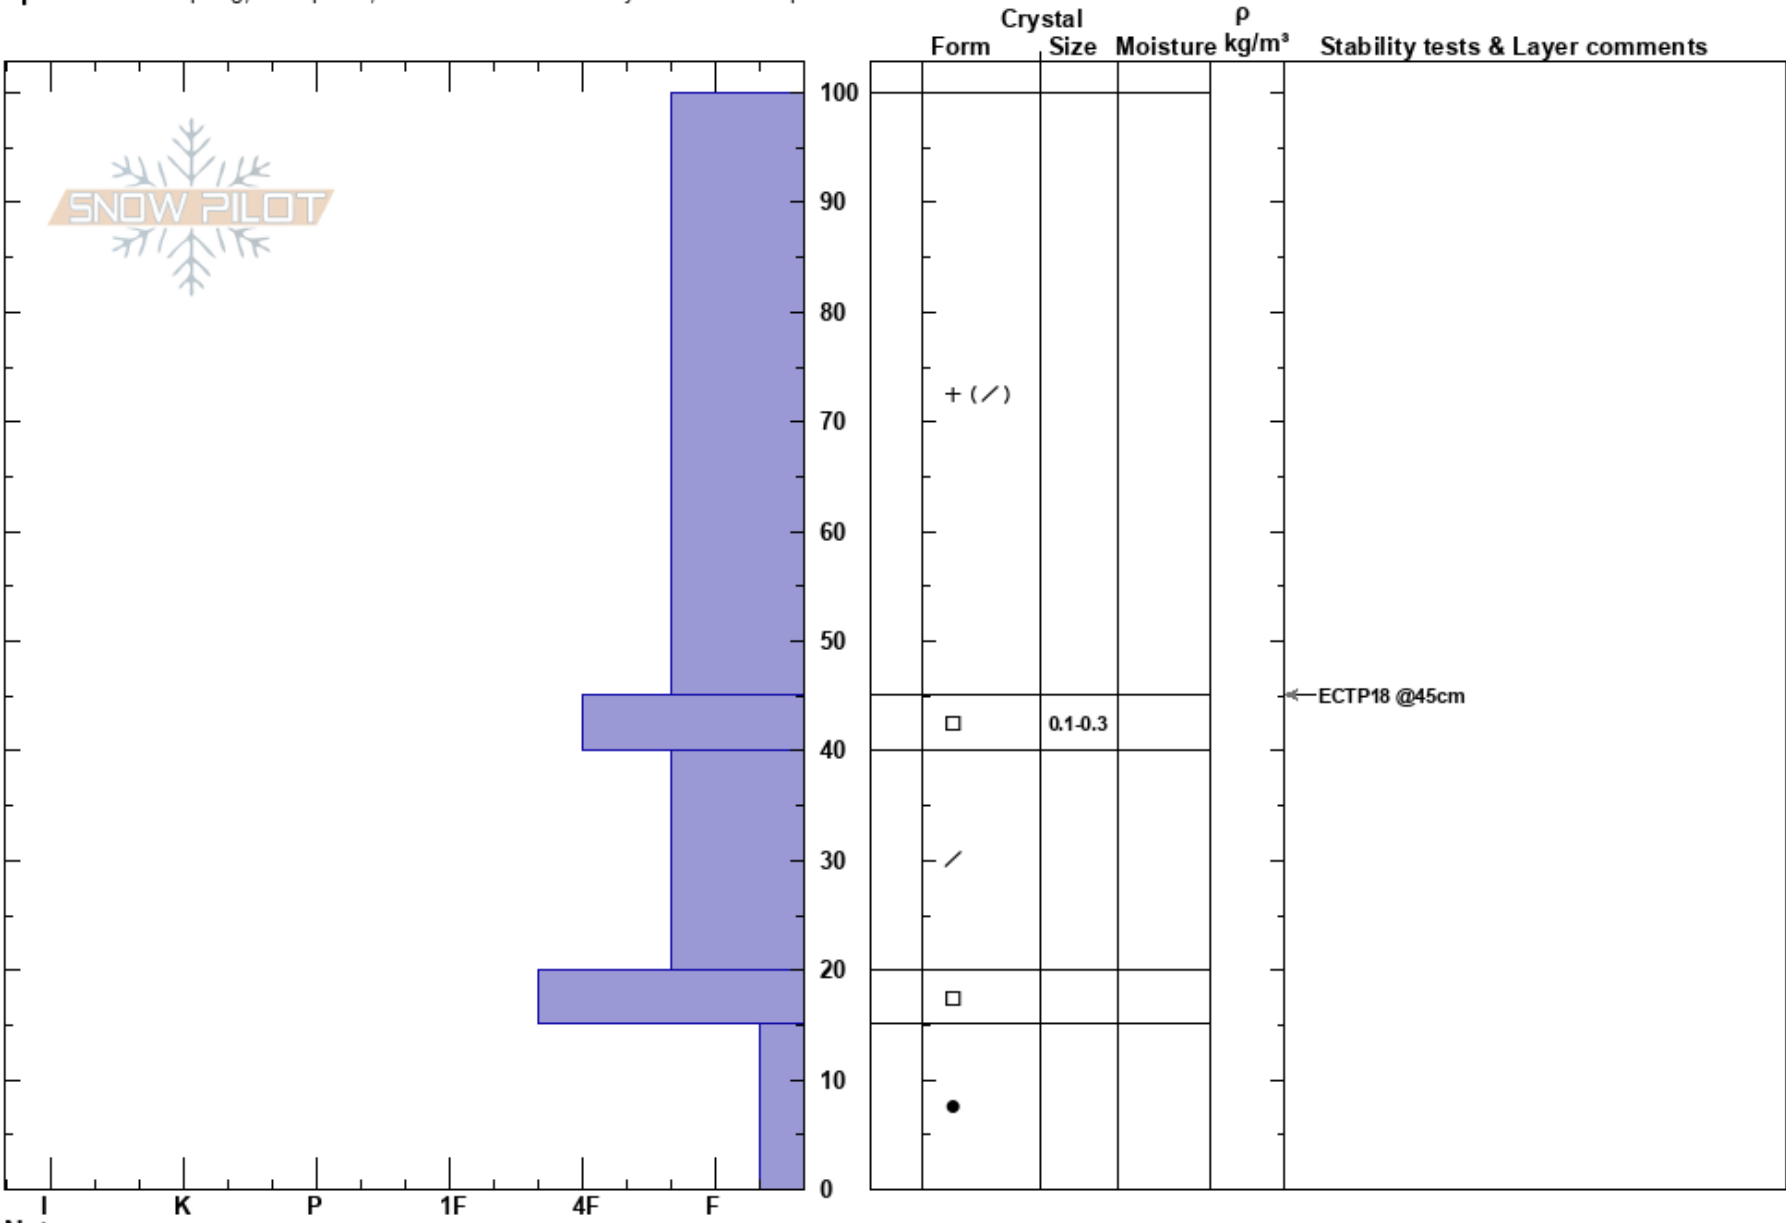

Konrad/Goat
 Boulder
 ID
 Elevation: 9500 ft
 Aspect: S
 Specifics: Collapsing, widespread; Recent avalanche activity on different slopes

Tate Berry
 01/05/2021 - 1:00pm
 Co-ord: 43.82791N, -114.46307W
 Slope Angle: 22°
 Wind Loading: previous

Stability:
 Air Temperature: -5°C
 Sky Cover: CLR
 Precipitation: NO
 Wind: W Calm

HS:100
 PF:90
 PS:30
 45-40cm: Problematic layer

Notes: