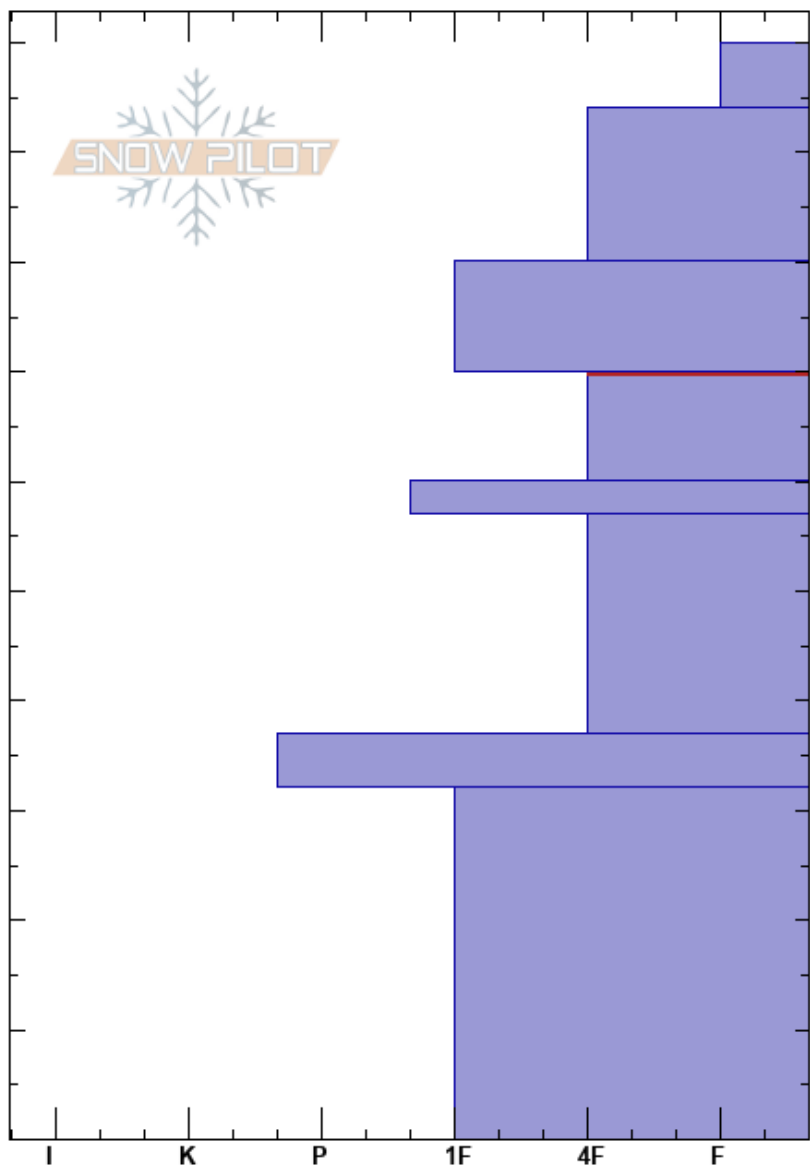

SSV Below Rock Isle Lk  
 Sunshine Village  
 AB  
**Elevation:** 2220 m  
**Aspect:** SW  
**Specifics:**

Banff Visitor Safety  
 06/01/2021 - 12:44  
**Co-ord:**  
**Slope Angle:** 32°  
**Wind Loading:**

**Stability:**  
**Air Temperature:** -6°C  
**Sky Cover:** OVC  
**Precipitation:** S1  
**Wind:** Calm

**Layer Notes:**  
 70-60cm: Dec 13  
 70-60cm: Problematic layer  
 37-32cm: Nov cr

Height (cm)	Crystal		Moisture	$\rho$ kg/m <sup>3</sup>	Stability tests & Layer comments
	Form	Size			
100			D		
90			D		
80			D		
70					70-60cm: Dec 13
60			D		
50			D		
40					
30			D		37-32cm: Nov cr
20			D		
10					
0					