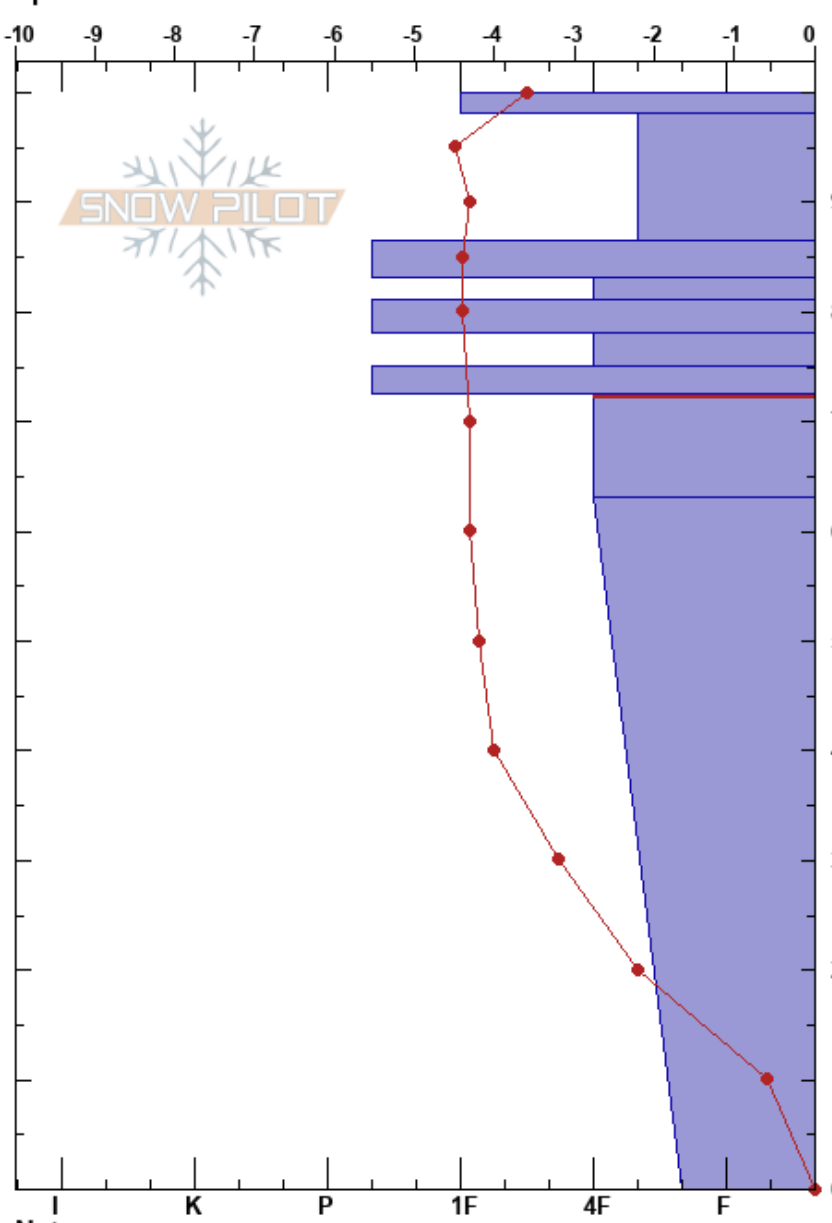

Pit 1  
 Madison Range-S  
 MT  
 Elevation: 2438 m  
 Aspect: 240°  
 Specifics:

Trevor LiCalzi  
 03/04/2017 - 9:00am  
 Co-ord: 45.18397N, -111.23122W  
 Slope Angle: 15°  
 Wind Loading:

Stability:  
 Air Temperature: -1.8°C  
 Sky Cover: OVC  
 Precipitation: NO  
 Wind: Light Breeze

HS:100  
 PF:24  
 PS:5  
 Layer Notes:  
 72.5-63cm: Problematic layer  
 63-0cm: slightly rounded

Form	Crystal		Moisture	$\rho$ kg/m <sup>3</sup>	Stability tests & Layer comments
	Size				
				200	
•	0.5			170	
⊖	0.5-1				
⊙⊙	2-2.5			360	
⊖	1			200	
⊙⊙	2-2.5			360	
□	1-1.5			200	
	2.5			360	
				270	
□	1-1.5				
				230	
^	1.5-2				63-0cm: slightly rounded