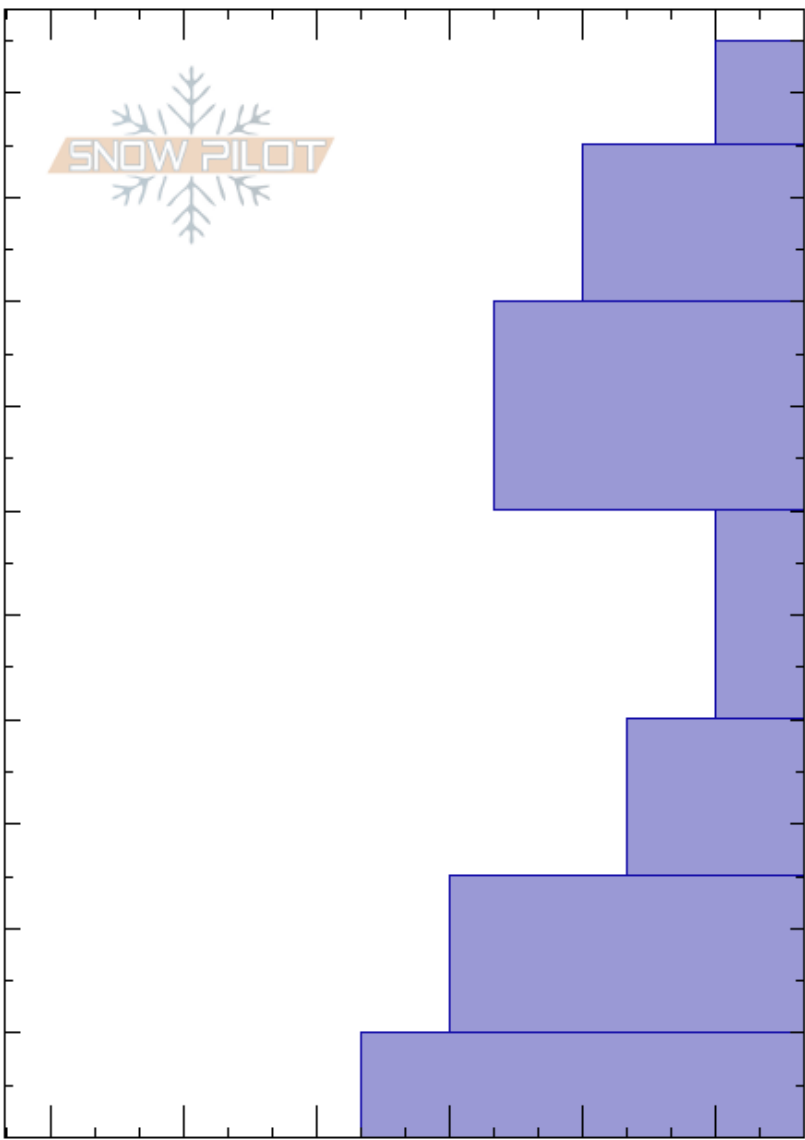

BurgerSJ
 San Juan Range
 CO
Elevation: 11600 ft
Aspect: 45°
Specifics: Collapsing, localized

Brian Burger
 01/03/2021 - 12:00pm
Co-ord:
Slope Angle: 15°
Wind Loading: no

Stability:
Air Temperature: 25°F
Sky Cover: SCT
Precipitation: S-1
Wind: NW Moderate

HS:105
PF:60 60-40cm:Problematic layer
PS: 15

Crystal Form Size Moisture ρ kg/m³ Stability tests & Layer comments

Crystal Form	Size	Moisture	ρ kg/m ³	Stability tests & Layer comments
+	1.5			
/	1			
•	1			
□	2			CT12 @60cm ECTN14 @60cm
□	1.5			
⊖	1.5			
⊖	1.5			