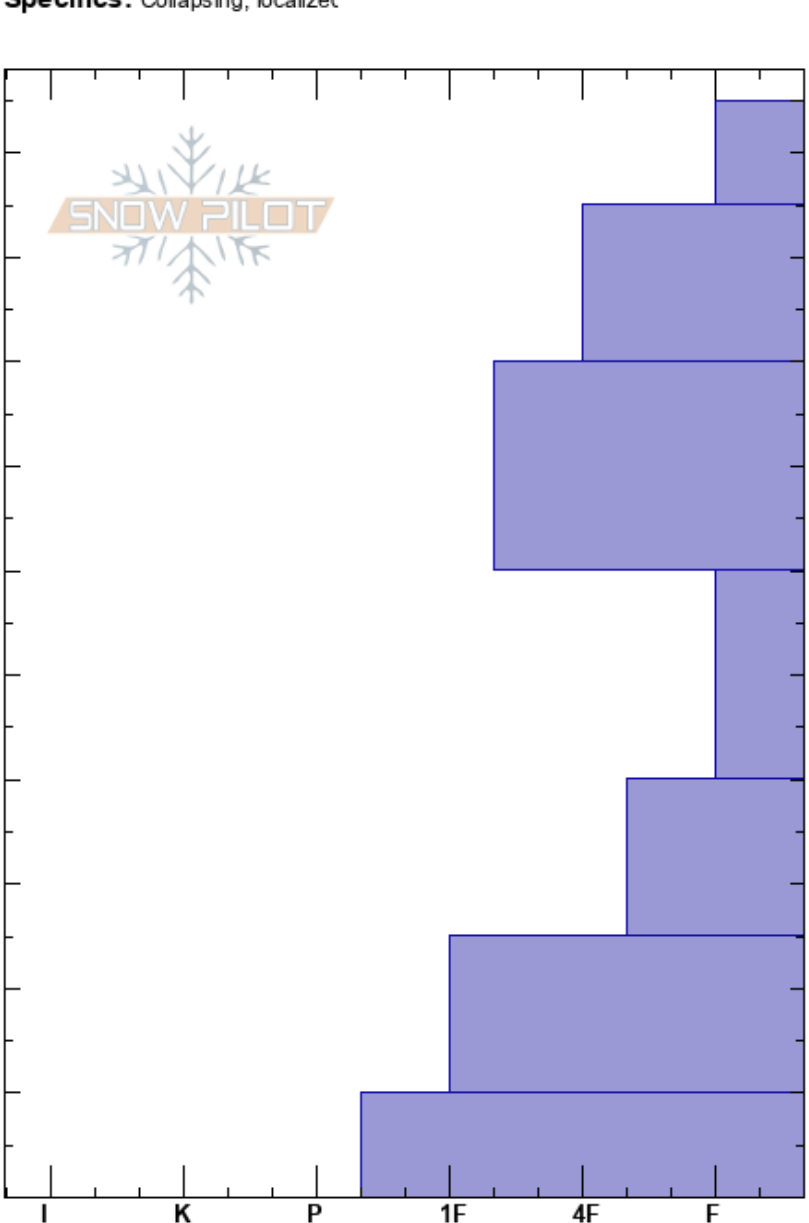

BurgerSJ
 San Juan Range
 CO
Elevation: 11600 ft
Aspect: 45°
Specifics: Collapsing, localized

Brian Burger
 01/03/2021 - 12:00pm
Co-ord:
Slope Angle: 15°
Wind Loading: no

Stability:
Air Temperature: 25°F
Sky Cover: SCT
Precipitation: S-1
Wind: NW Moderate

HS: 105
PF: 60 60-40cm: Problematic layer
PS: 15

Crystal Form	Crystal Size	Moisture	ρ kg/m ³	Stability tests & Layer comments
+	1.5			
/	1			
•	1			
□	2			CT12 @60cm ECTN14 @60cm
□	1.5			
⊖	1.5			
⊖	1.5			