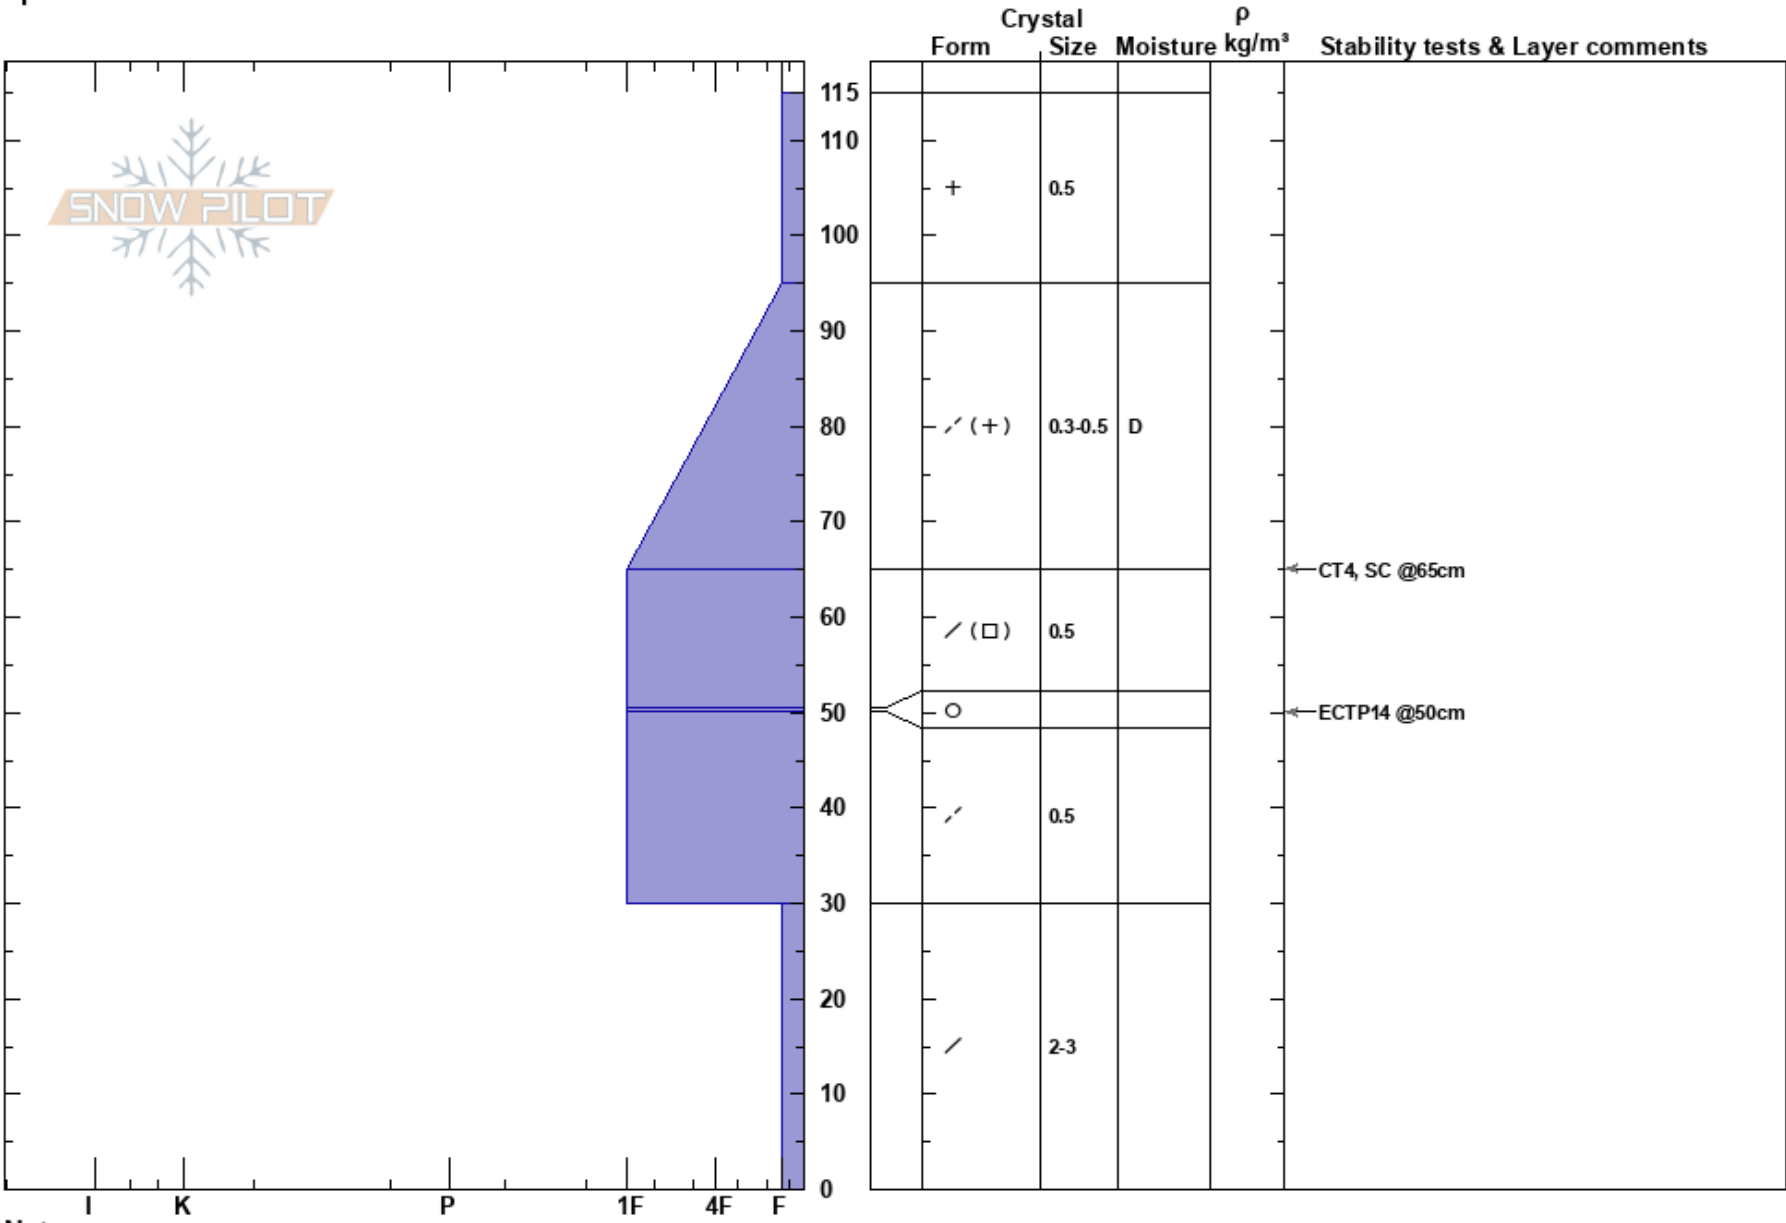

Jones Pass
 Front Range
 CO
 Elevation: 11300 ft
 Aspect:
 Specifics:

Thomas White
 01/06/2021 - 2:00pm
 Co-ord: 13S 425331W 4404611N
 Slope Angle: 25°
 Wind Loading: yes

Stability:
 Air Temperature: -7°C
 Sky Cover: FEW
 Precipitation: NO
 Wind: NW Moderate

HS:115 Layer Notes:

Notes: Strong wind transport observed from 11:00 to 15:00