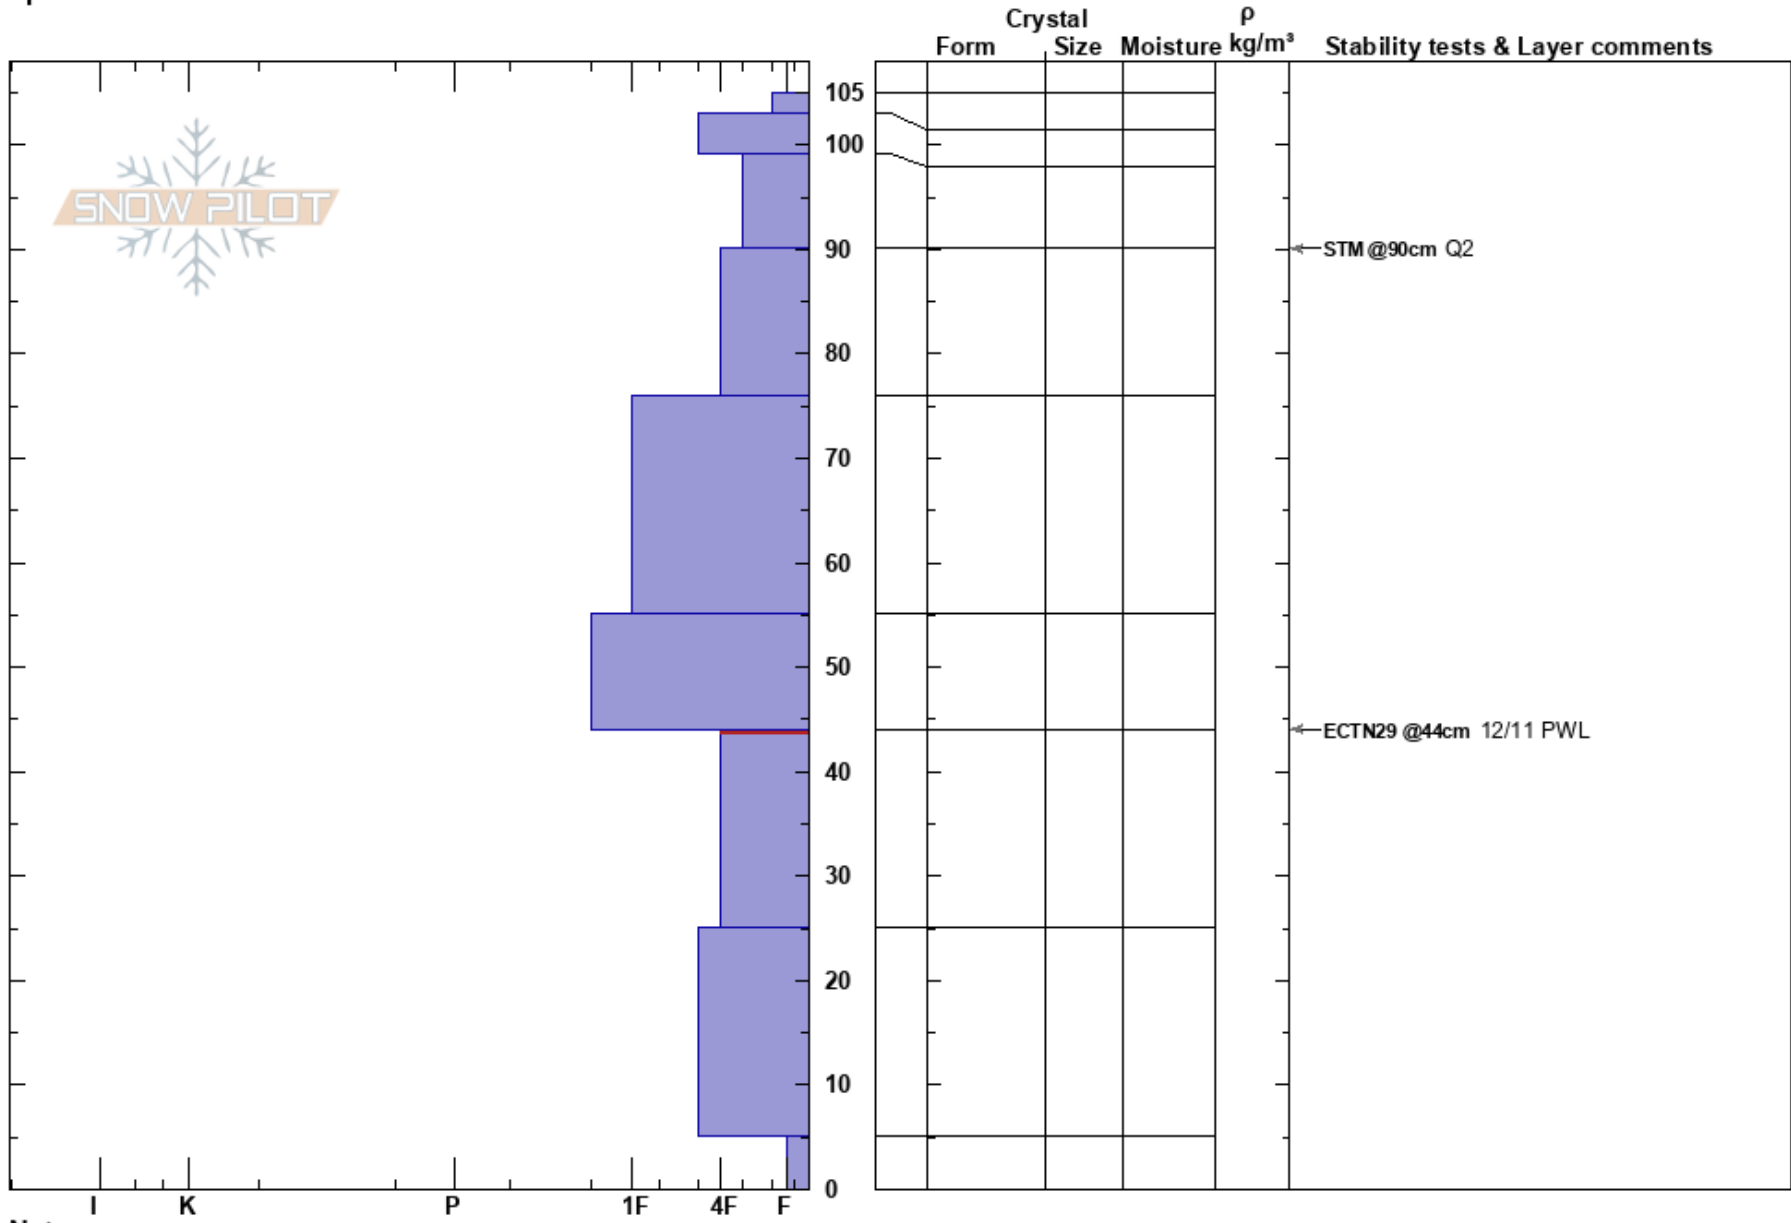

Incline Peak
 Carson Range
 NV
 Elevation: 9257 ft
 Aspect: N
 Specifics:

Alex Pitman
 01/06/2021 - 12:30pm
 Co-ord: 39.29830N, -119.94242W
 Slope Angle: 20°
 Wind Loading: yes

Stability:
 Air Temperature:
 Sky Cover: FEW
 Precipitation: NO
 Wind: SW Moderate

HS:105
 Layer Notes:
 44-25cm: Problematic layer

Notes: predominant winds out of SW, swirling from the N at pit location