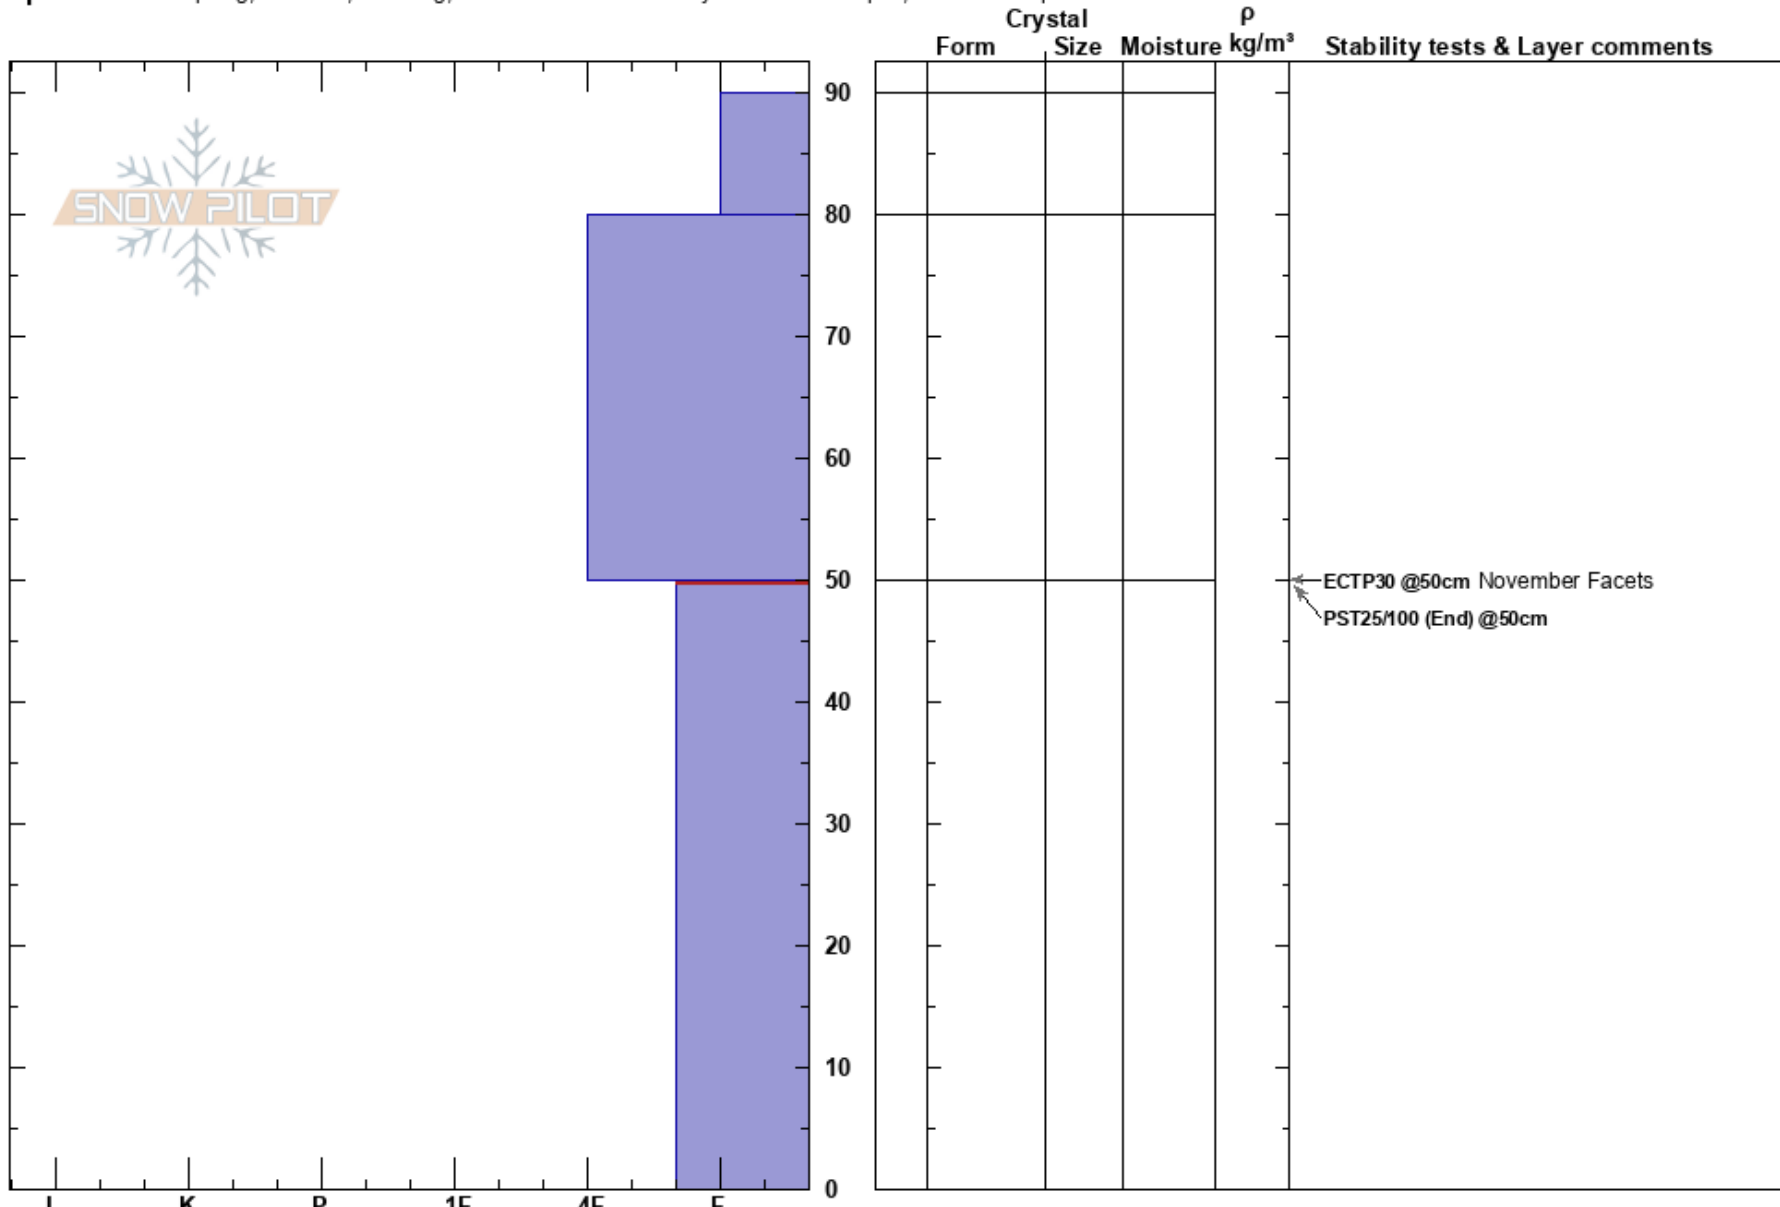

Sinners Pass
 Wasatch Range
 UT
 Elevation: 9250 ft
 Aspect: N

J M
 01/06/2021 - 2:00pm
 Co-ord: 40.55263N, -111.63130W
 Slope Angle: 15°
 Wind Loading:

Stability: Poor
 Air Temperature:
 Sky Cover: CLR
 Precipitation: NO
 Wind: Calm

HS:90
 Layer Notes:
 50-0cm: Problematic layer

Specifics: Collapsing, localized; Cracking; Recent avalanche activity on different slopes; We skied slope

Notes: Shooting cracks and settling observed on and near 30+ degree slopes. Quality riding available in lower angle terrain.