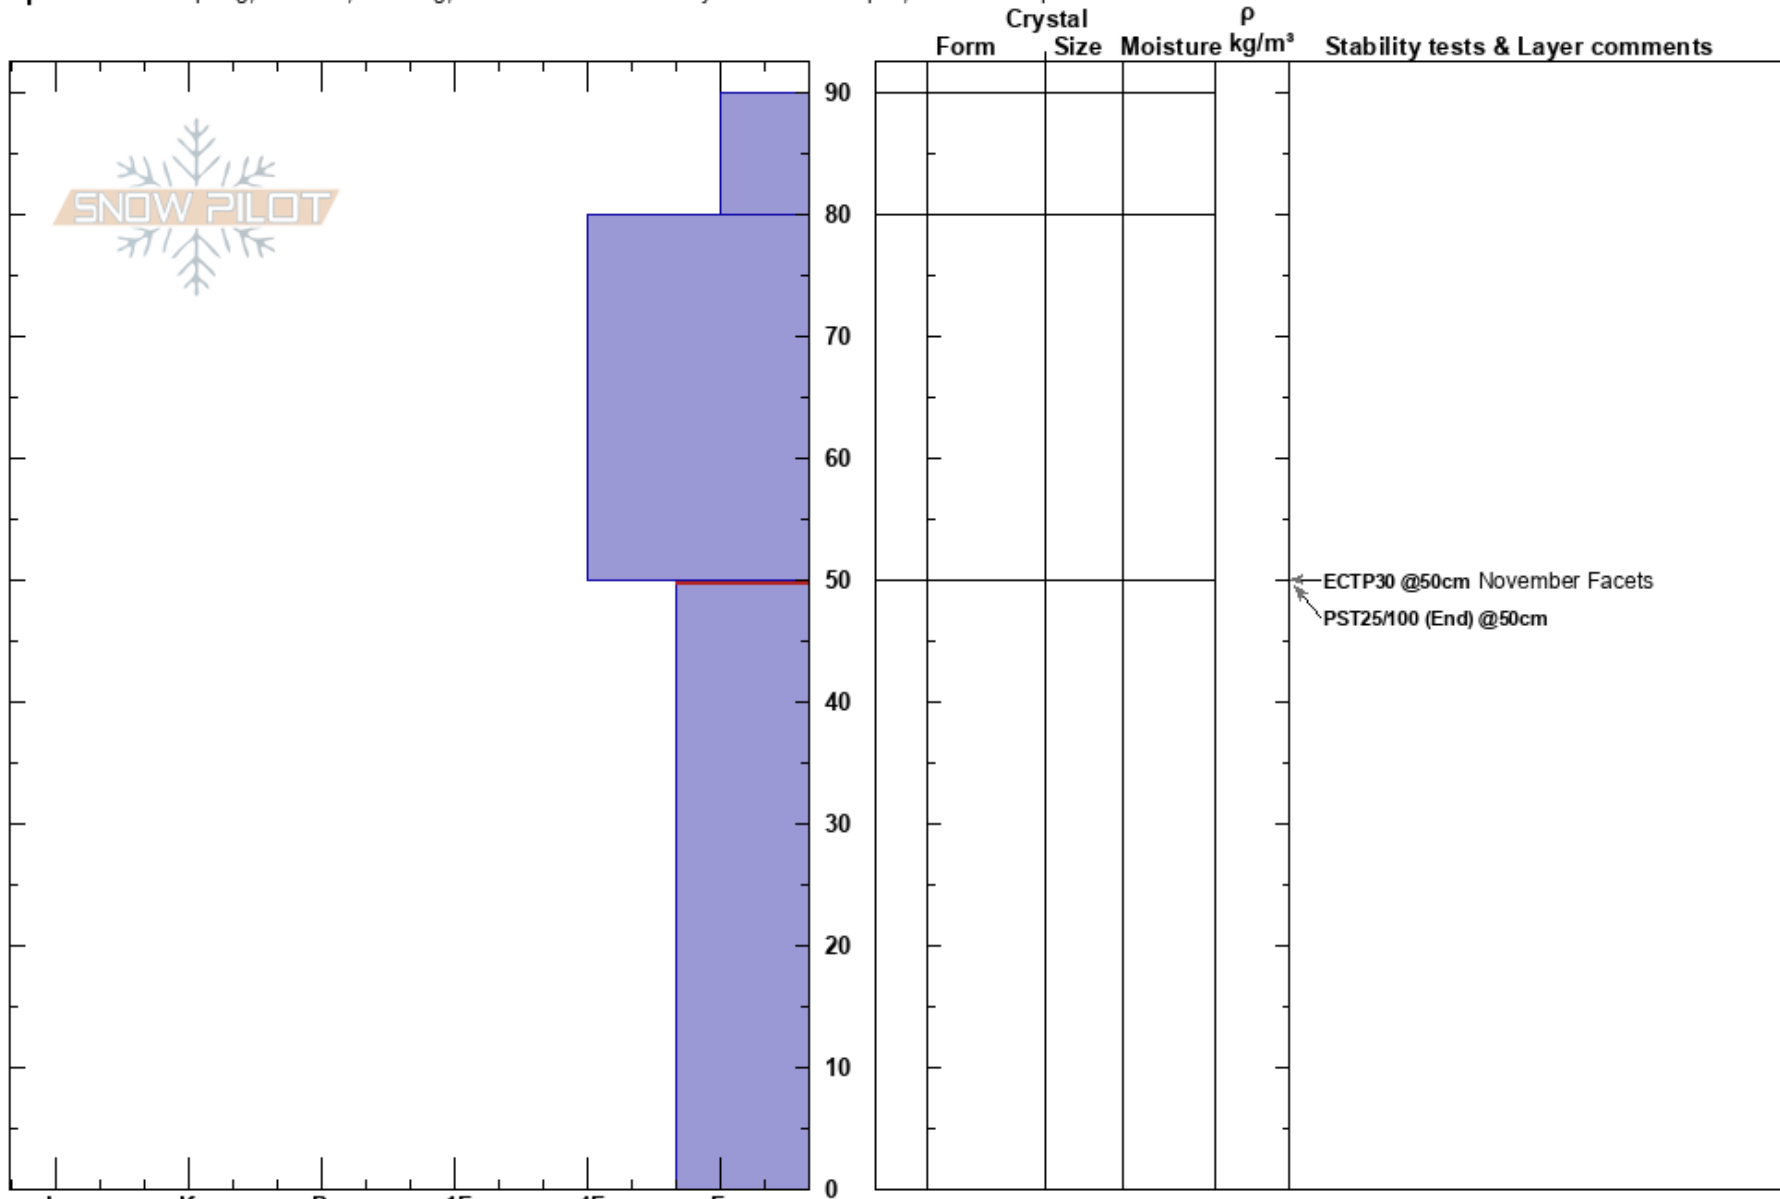

Sinners Pass
 Wasatch Range
 UT
 Elevation: 9250 ft
 Aspect: N

J M
 01/06/2021 - 2:00pm
 Co-ord: 40.55263N, -111.63130W
 Slope Angle: 15°
 Wind Loading:

Stability: Poor
 Air Temperature:
 Sky Cover: CLR
 Precipitation: NO
 Wind: Calm
 HS:90
 Layer Notes:
 50-0cm: Problematic layer

Specifics: Collapsing, localized; Cracking; Recent avalanche activity on different slopes; We skied slope

Notes: Shooting cracks and settling observed on and near 30+ degree slopes. Quality riding available in lower angle terrain.