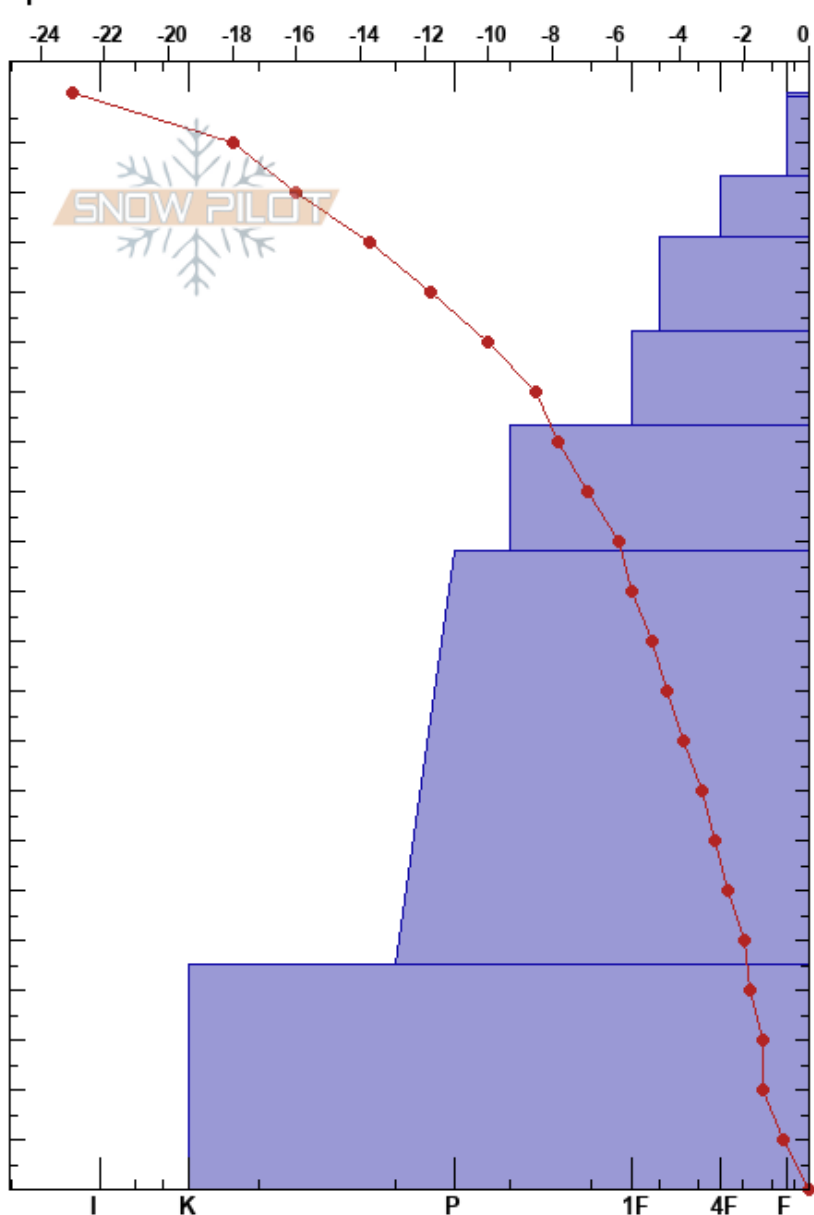

MacPherson  
 Monashee  
 BC  
 Elevation: 1785 m  
 Aspect: 0°  
 Specifics:

Simon Horton  
 07/02/2017 - 13:00  
 Co-ord: 50.94828N, -118.29982W  
 Slope Angle: 0°  
 Wind Loading:

Stability: **HS:220**  
 Air Temperature: -17.3°C PF:70 175-220cm: variable  
 Sky Cover: CLR  
 Precipitation: NO  
 Wind: Calm

Form	Crystal Size	Moisture	$\rho$ kg/m <sup>3</sup>	Stability tests & Layer comments
□	1			
+	2			
+	1-2			
/	1-2			
•	0.5			
•	1			
□ (B)	1-2			
•				175-220cm: variable

Notes: Opening in trees