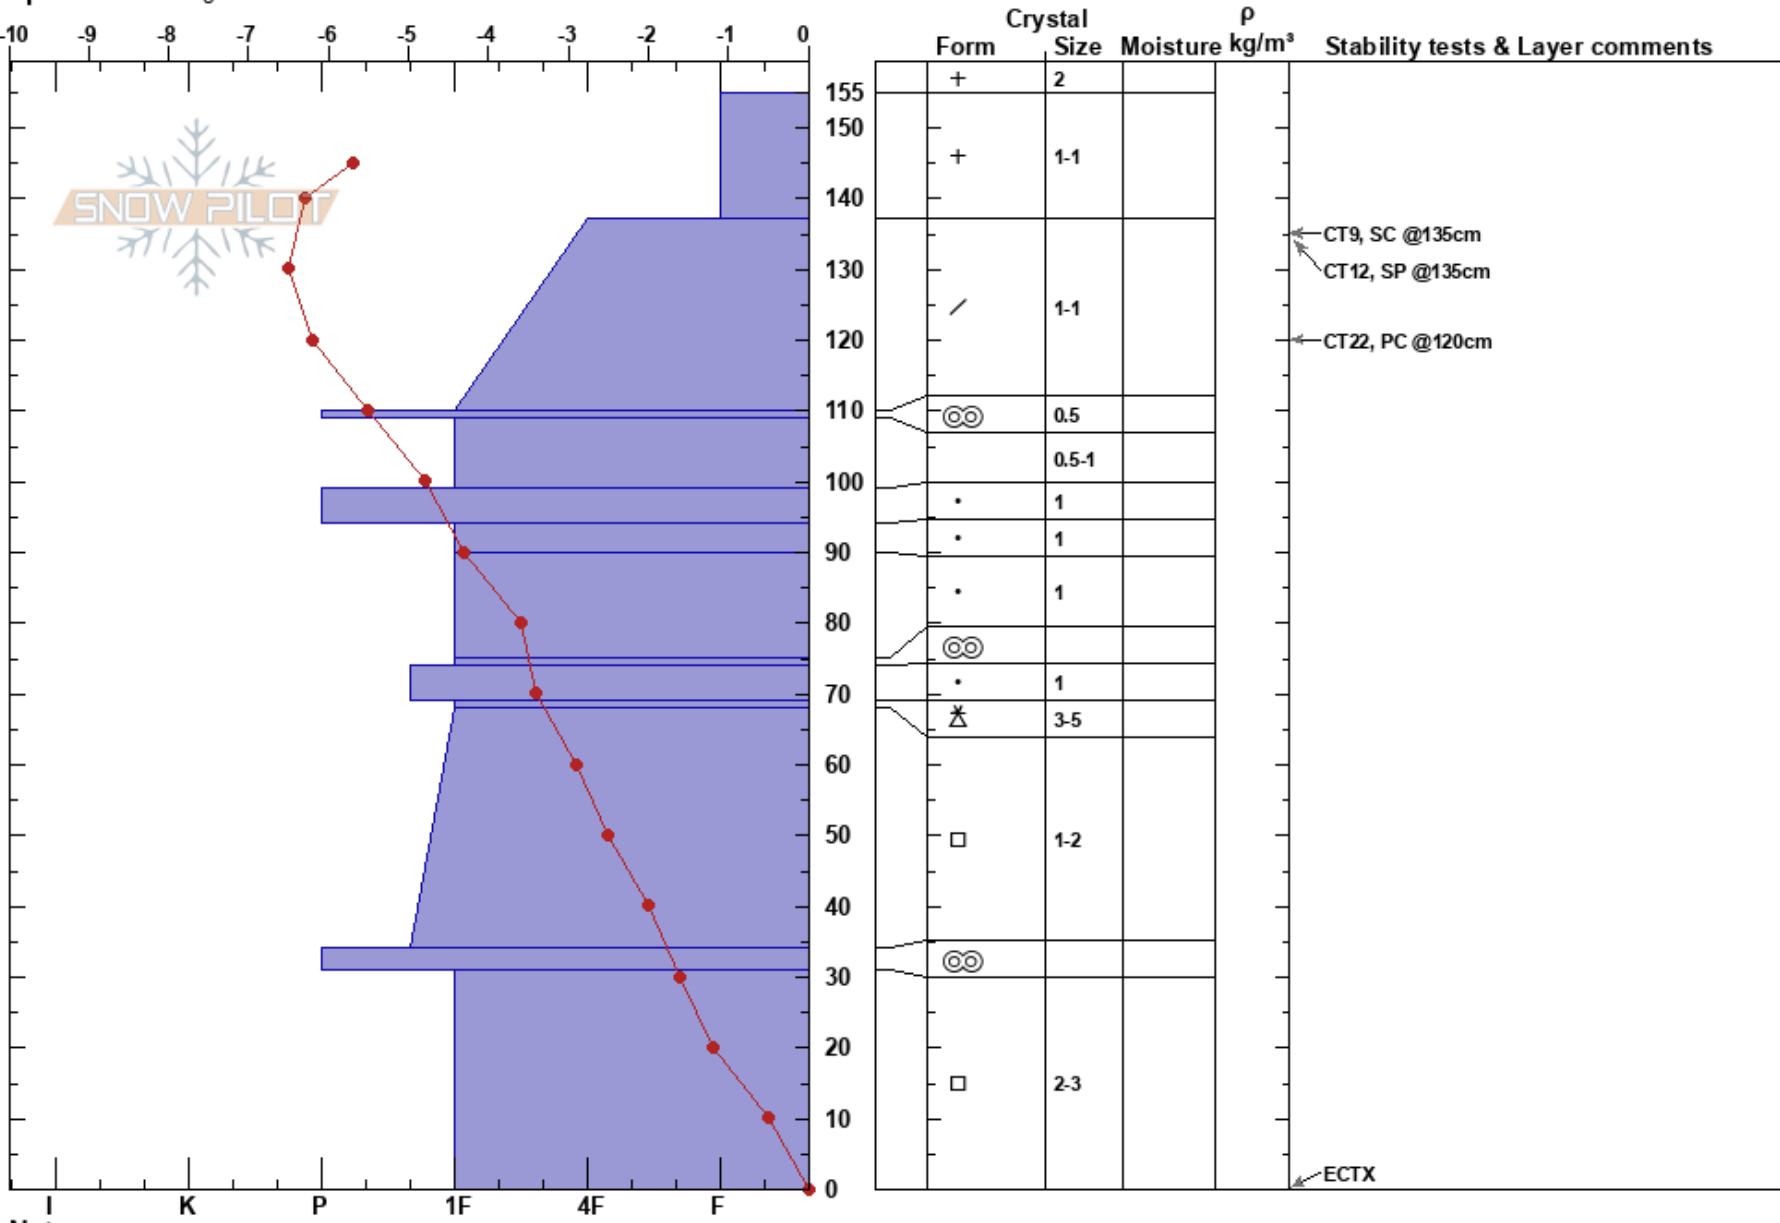

Crystal
 Columbia Mountains
 BC
 Elevation: 2050 m
 Aspect: E

Kit Nilsson
 06/01/2021 - 12:30
 Co-ord: 50.90163N, -119.91846W
 Slope Angle: 0°
 Wind Loading:

Stability:
 Air Temperature: -5.2°C PS: 40
 Sky Cover: FEW
 Precipitation: NO
 Wind: SW Light Breeze

Layer Notes:

Specifics: Pit dug in a Ski Area

Notes: