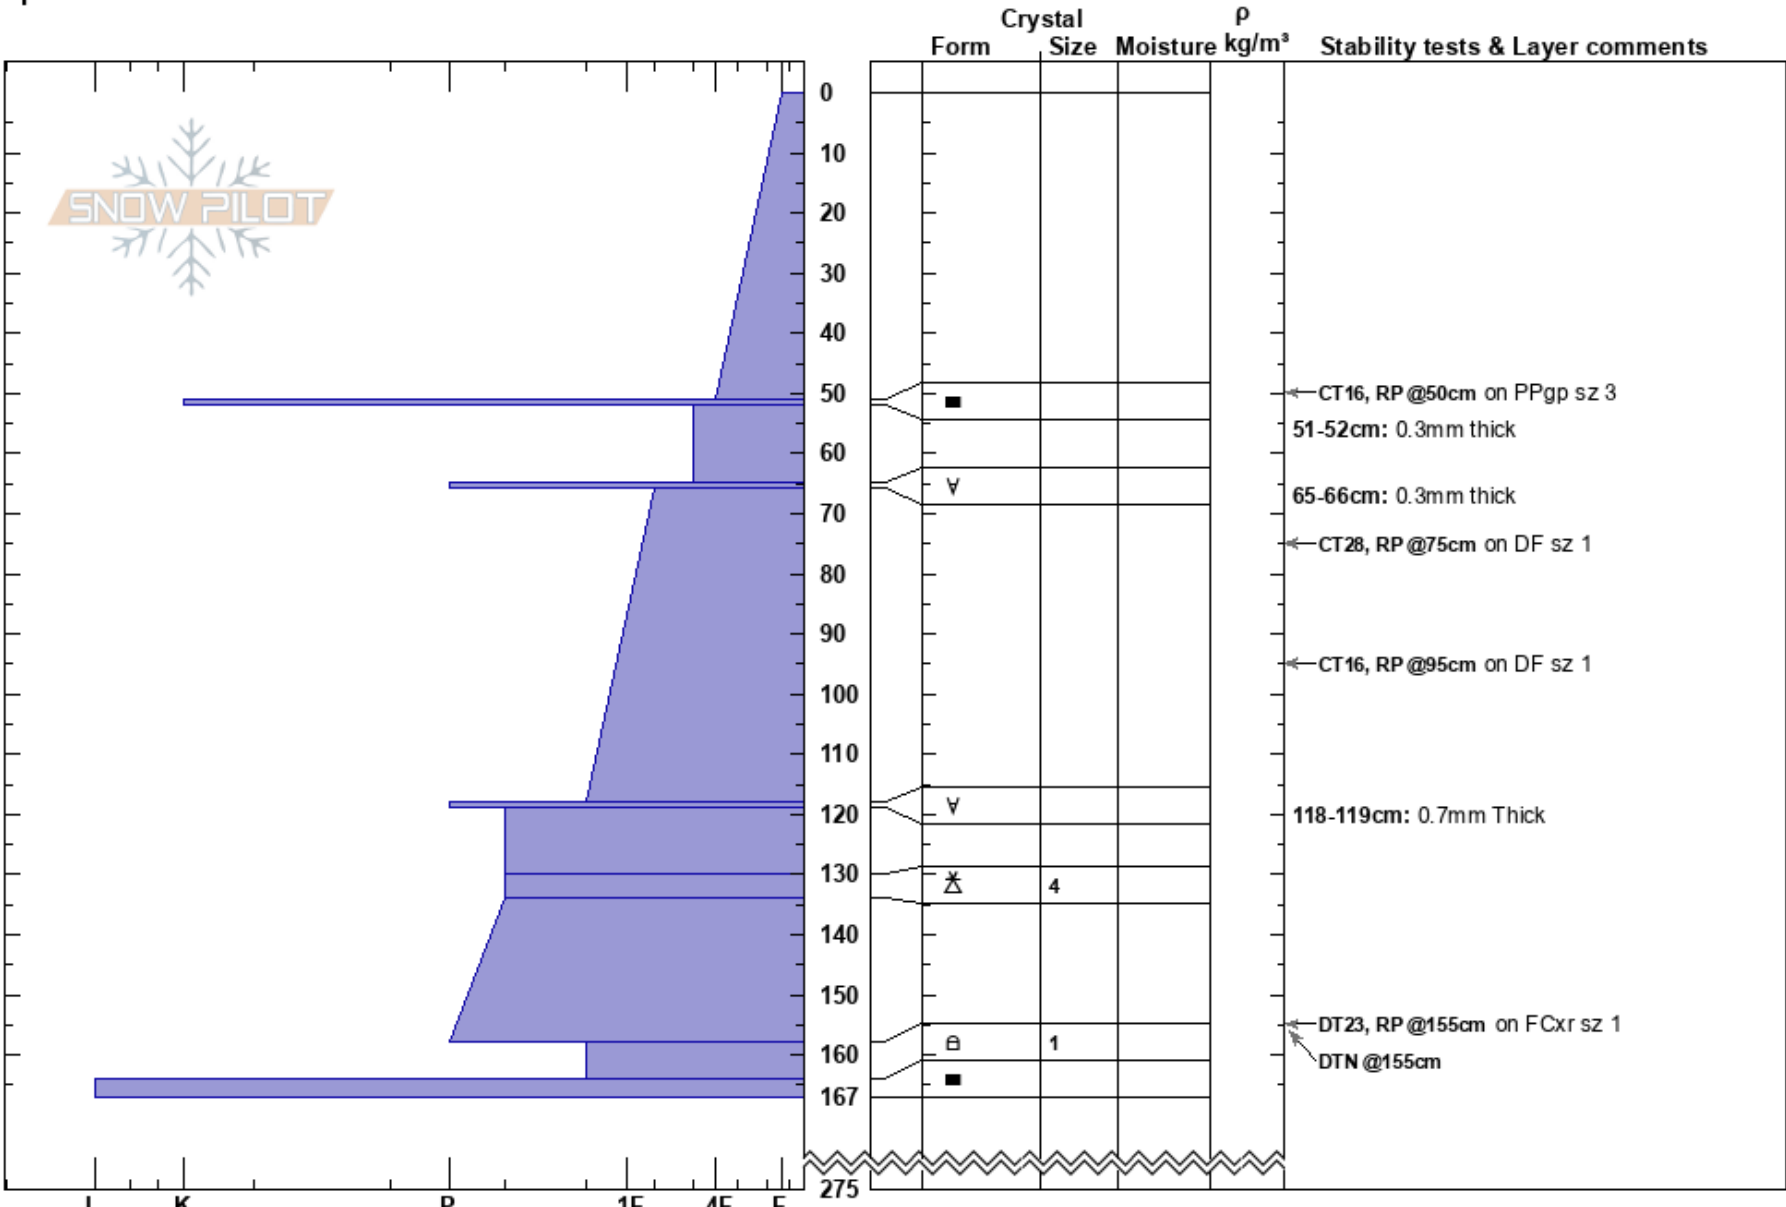

Burnt Forest Left
 Monashee
 BC
 Elevation: 1690 m
 Aspect: E
 Specifics:

Monashee Powder
 06/01/2021 - 10:40
 Co-ord:
 Slope Angle: 22°
 Wind Loading:

Stability:
 Air Temperature: -2.5°C
 Sky Cover: OVC
 Precipitation: S-1
 Wind: Calm

HS:275
 PF:90
 51-52cm: 0.3mm thick
 65-66cm: 0.3mm thick
 66-118cm: Problematic layer
 118-119cm: 0.7mm Thick

Notes: