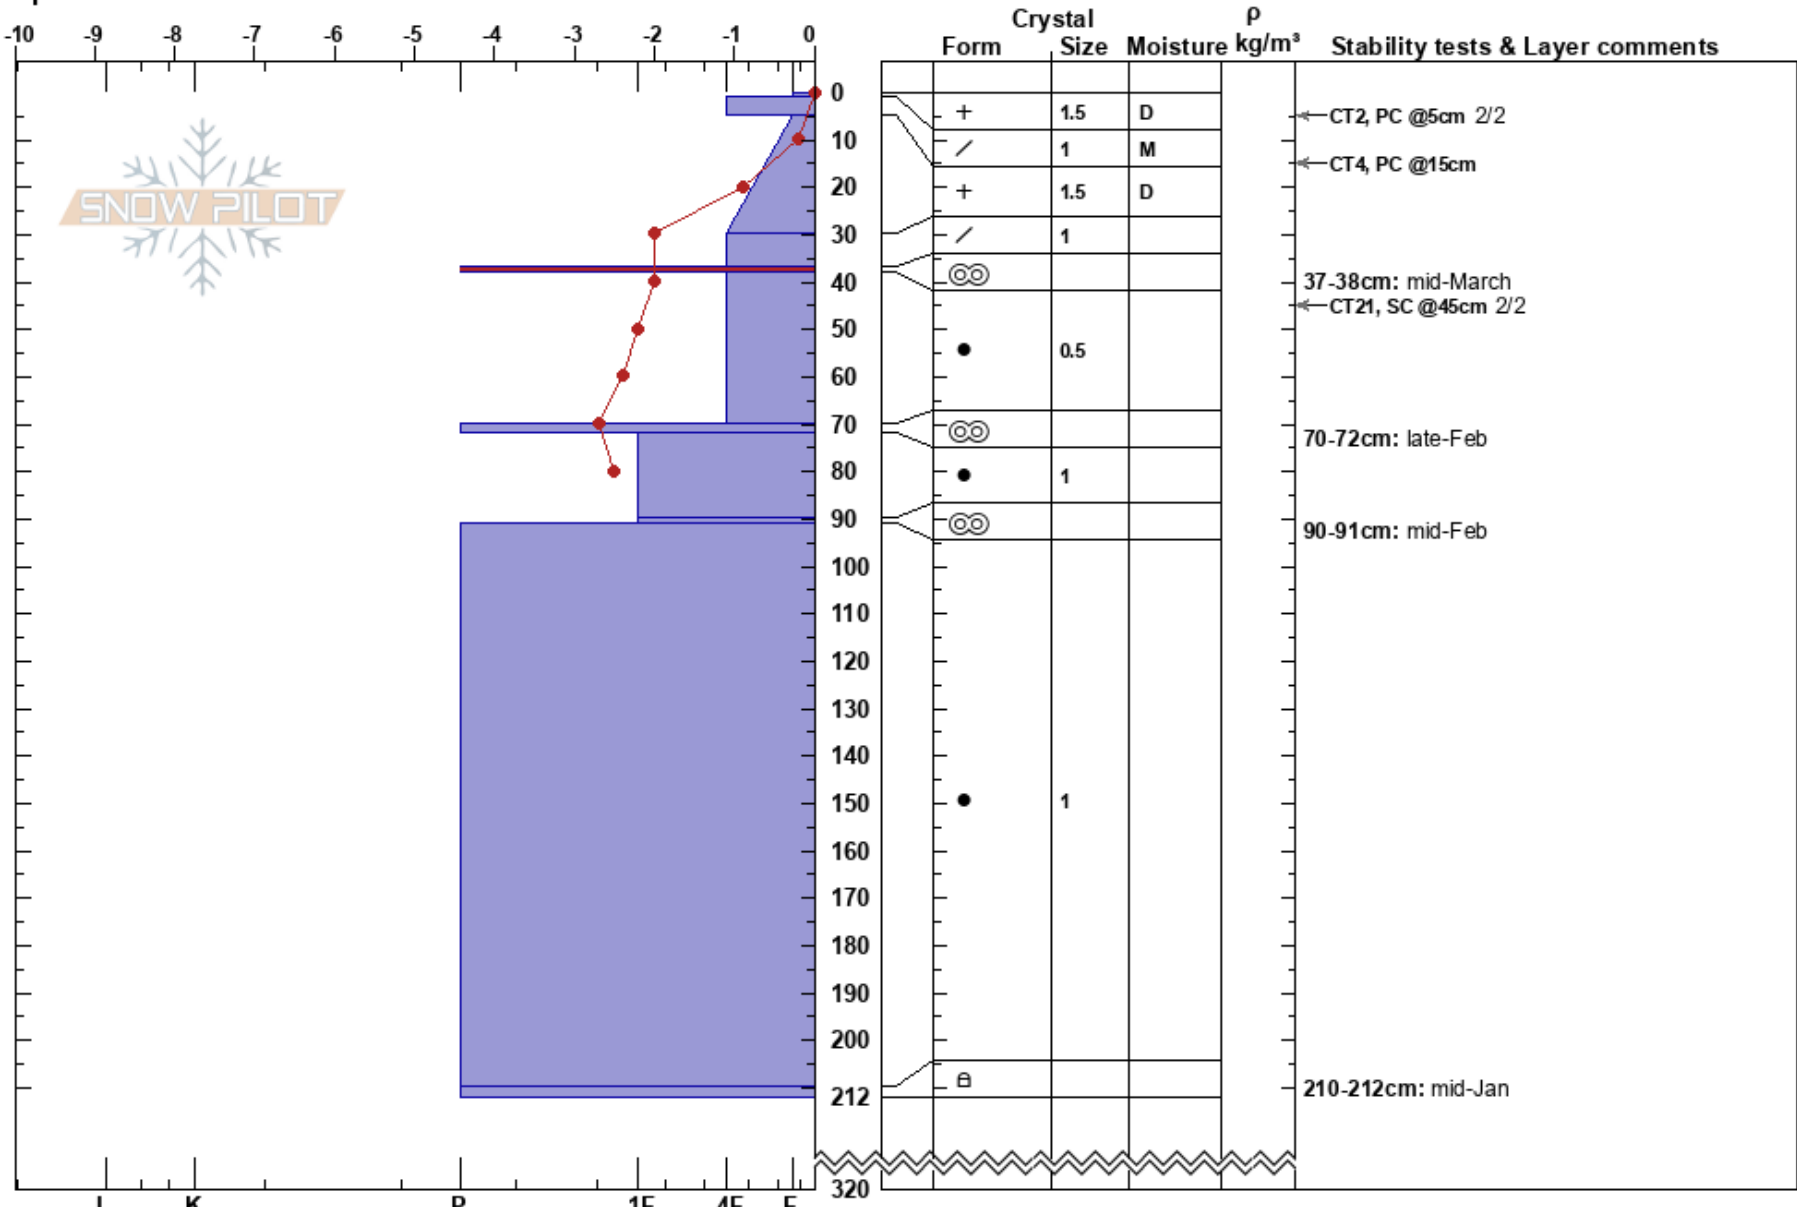

Silvercup Ridge  
 Selkirks  
 BC  
 Elevation: 2075 m  
 Aspect: 220°  
 Specifics:

Simon Horton  
 30/03/2017 - 13:00  
 Co-ord: 50.62681N, -117.39906W  
 Slope Angle: 10°  
 Wind Loading:

Stability:  
 Air Temperature: -0.5°C  
 Sky Cover: BKN  
 Precipitation: NO  
 Wind: Calm

HS:320  
 PF:65  
 37-38cm: mid-March  
 70-72cm: late-Feb  
 90-91cm: mid-Feb  
 210-212cm: mid-Jan

Notes: Treeline meadow, sun-exposed