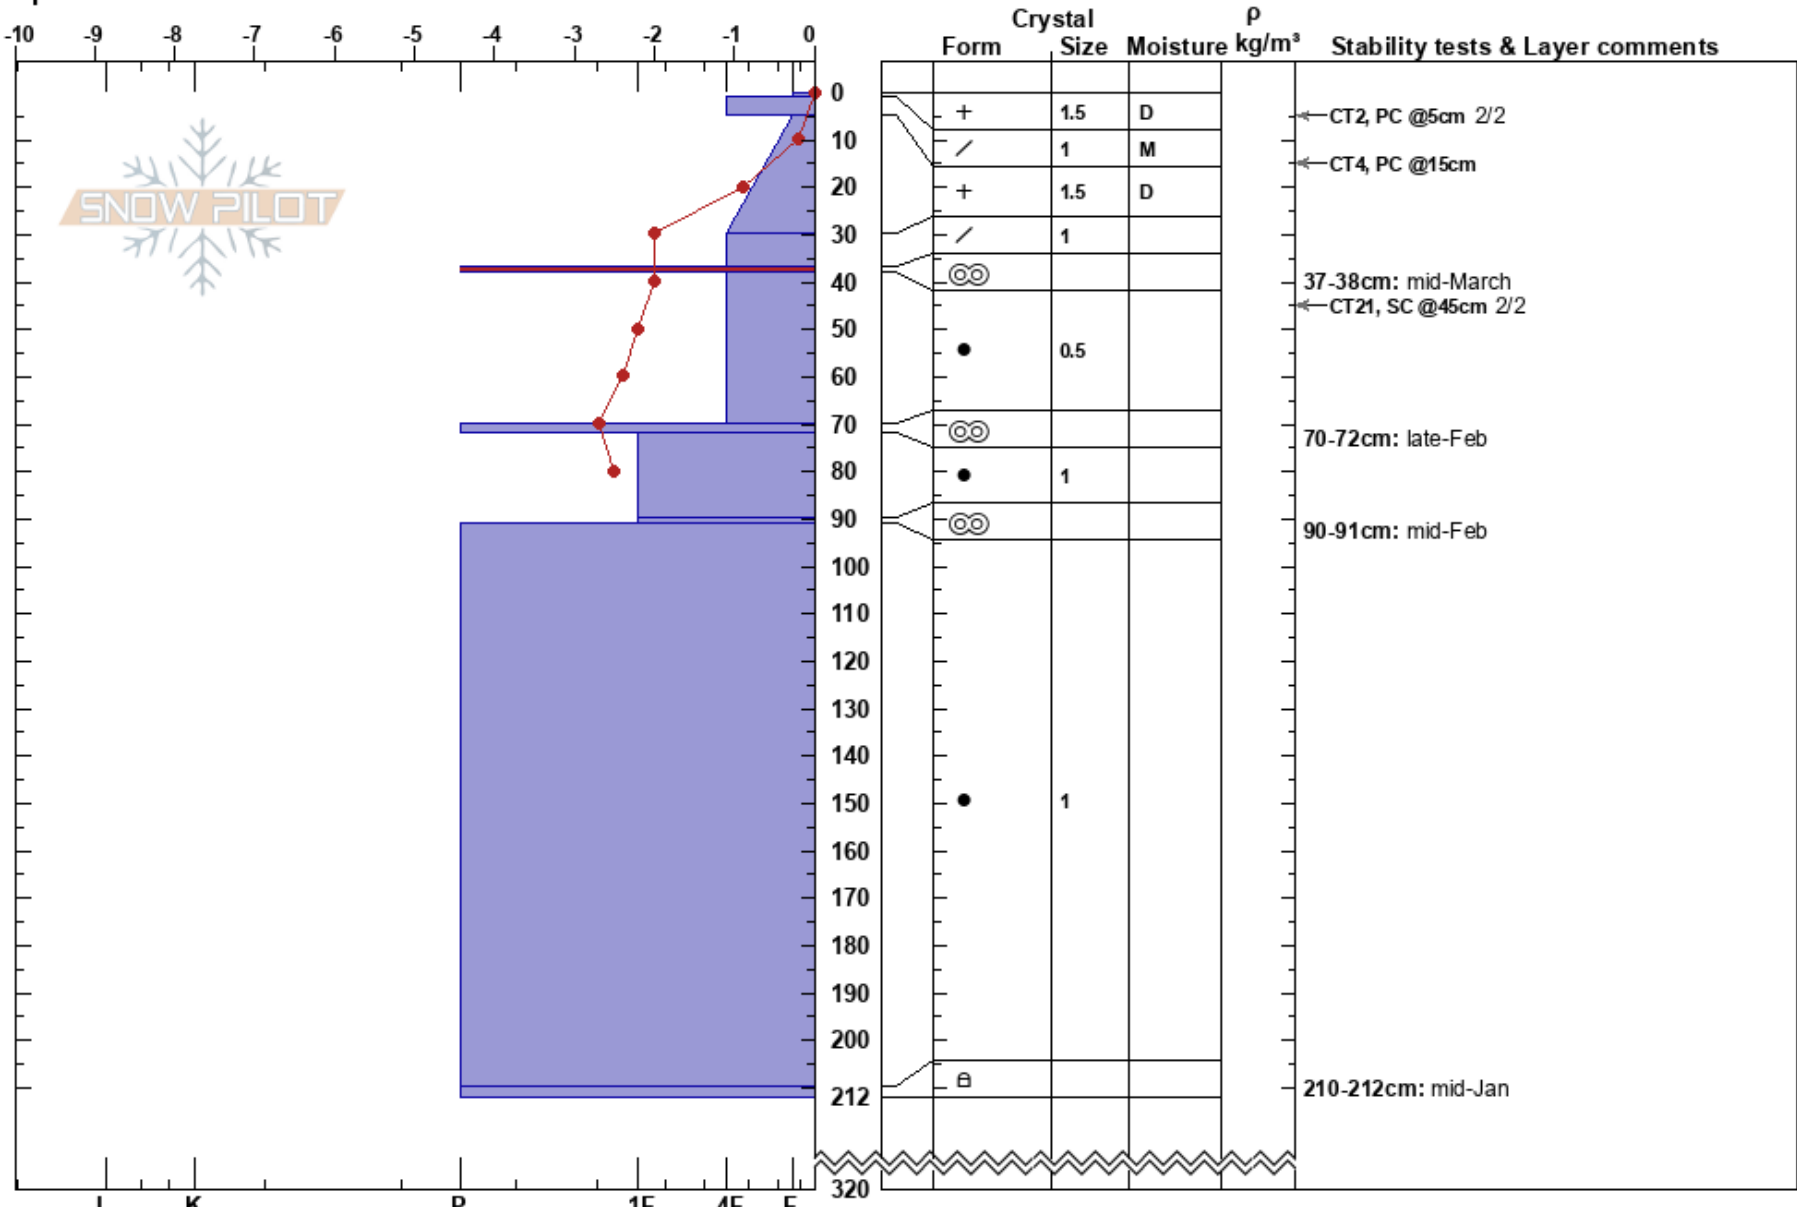

Silvercup Ridge
 Selkirks
 BC
 Elevation: 2075 m
 Aspect: 220°
 Specifics:

Simon Horton
 30/03/2017 - 13:00
 Co-ord: 50.62681N, -117.39906W
 Slope Angle: 10°
 Wind Loading:

Stability:
 Air Temperature: -0.5°C
 Sky Cover: BKN
 Precipitation: NO
 Wind: Calm

HS:320
 PF:65
 37-38cm: mid-March
 70-72cm: late-Feb
 90-91cm: mid-Feb
 210-212cm: mid-Jan

Notes: Treeline meadow, sun-exposed