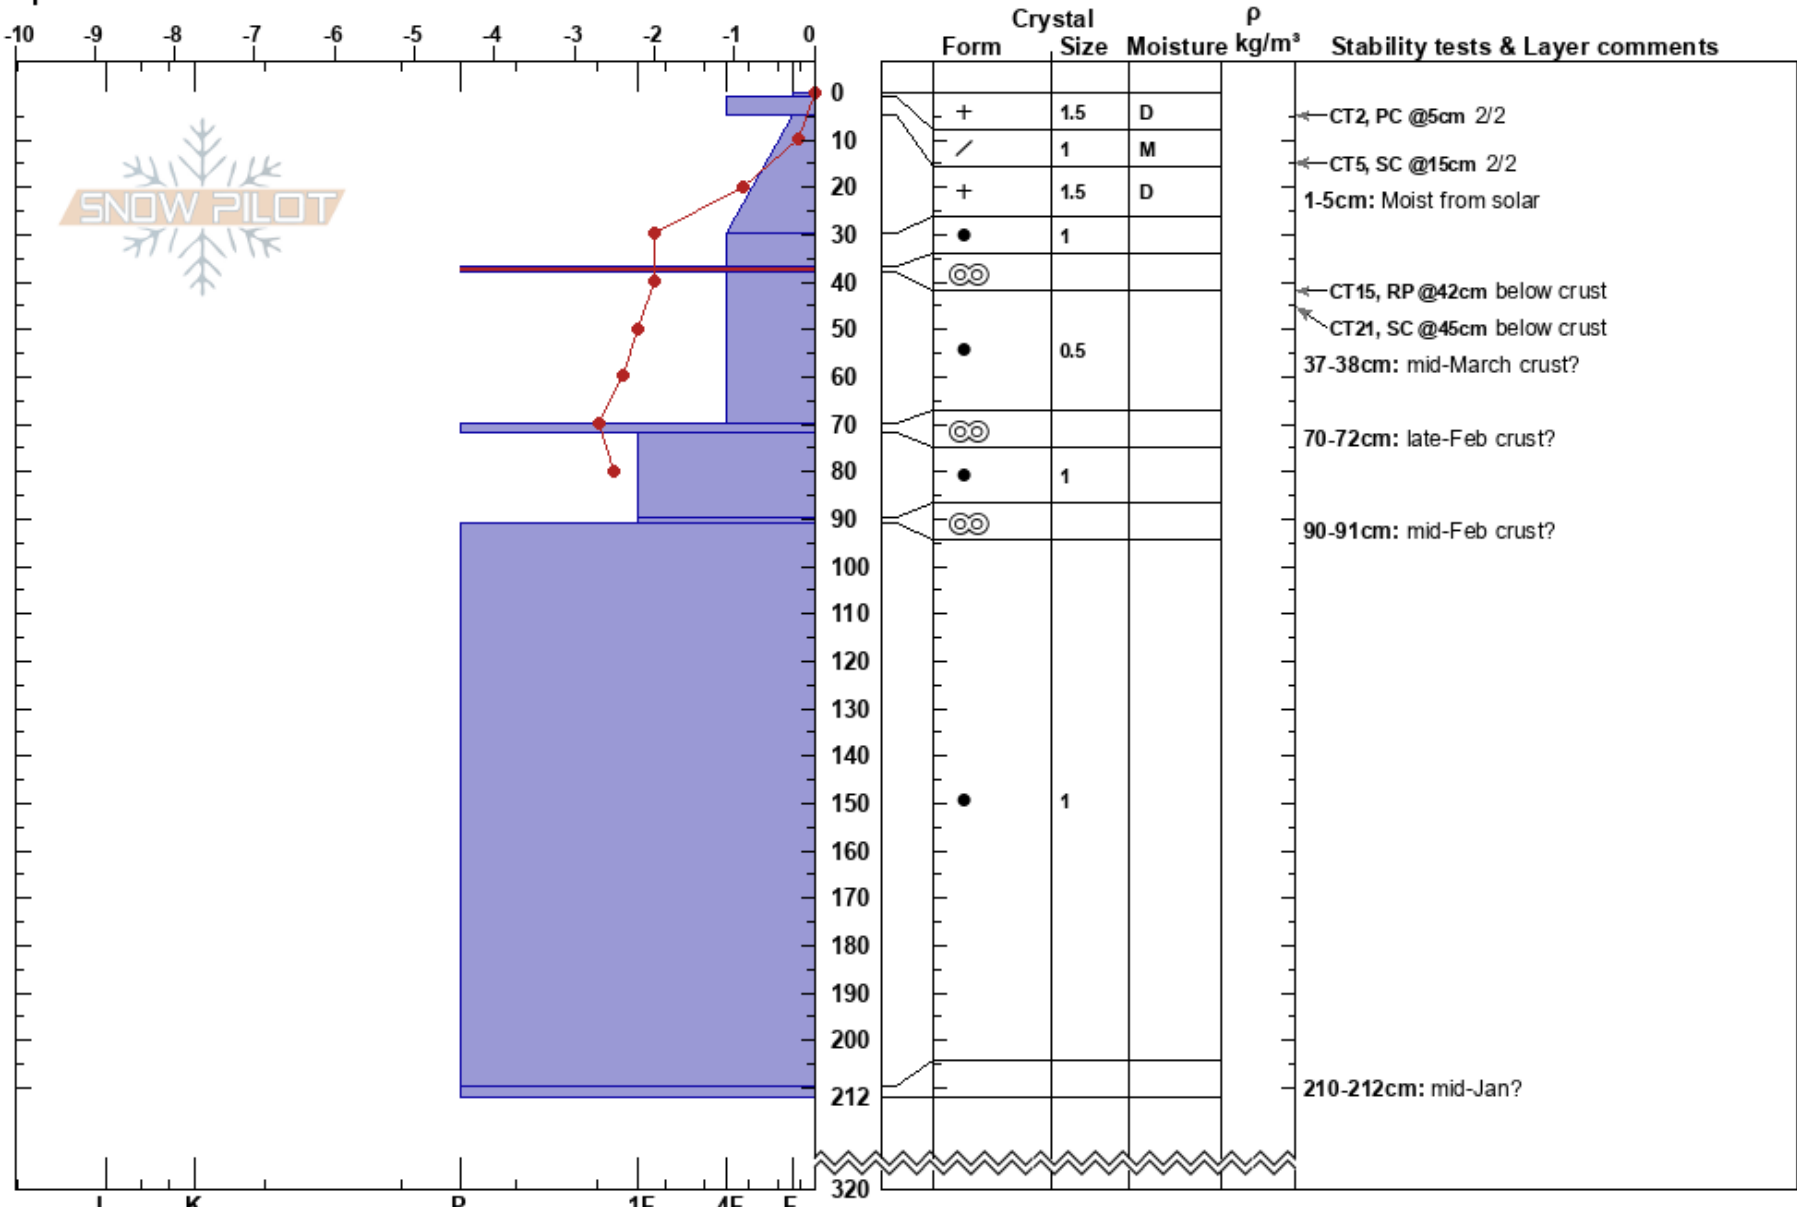

Silvercup Ridge  
 Selkirks  
 BC  
**Elevation:** 2075 m  
**Aspect:** 220°  
**Specifics:**

Simon Horton  
 30/03/2017 - 13:00  
**Co-ord:** 50.62681N, -117.39906W  
**Slope Angle:** 10°  
**Wind Loading:**

**Stability:**  
**Air Temperature:** -0.5°C **PF:**65  
**Sky Cover:** BKN  
**Precipitation:** NO  
**Wind:** Calm

**HS:**320  
**Layer Notes:**  
 1-5cm: Moist from solar  
 37-38cm: mid-March crust?  
 37-38cm: Problematic layer  
 70-72cm: late-Feb crust?  
 90-91cm: mid-Feb crust?  
 [More Layer Comments below]

**Notes:** Treeline meadow, sun-exposed. Additional Layer Comments: 212-210cm: mid-Jan?;