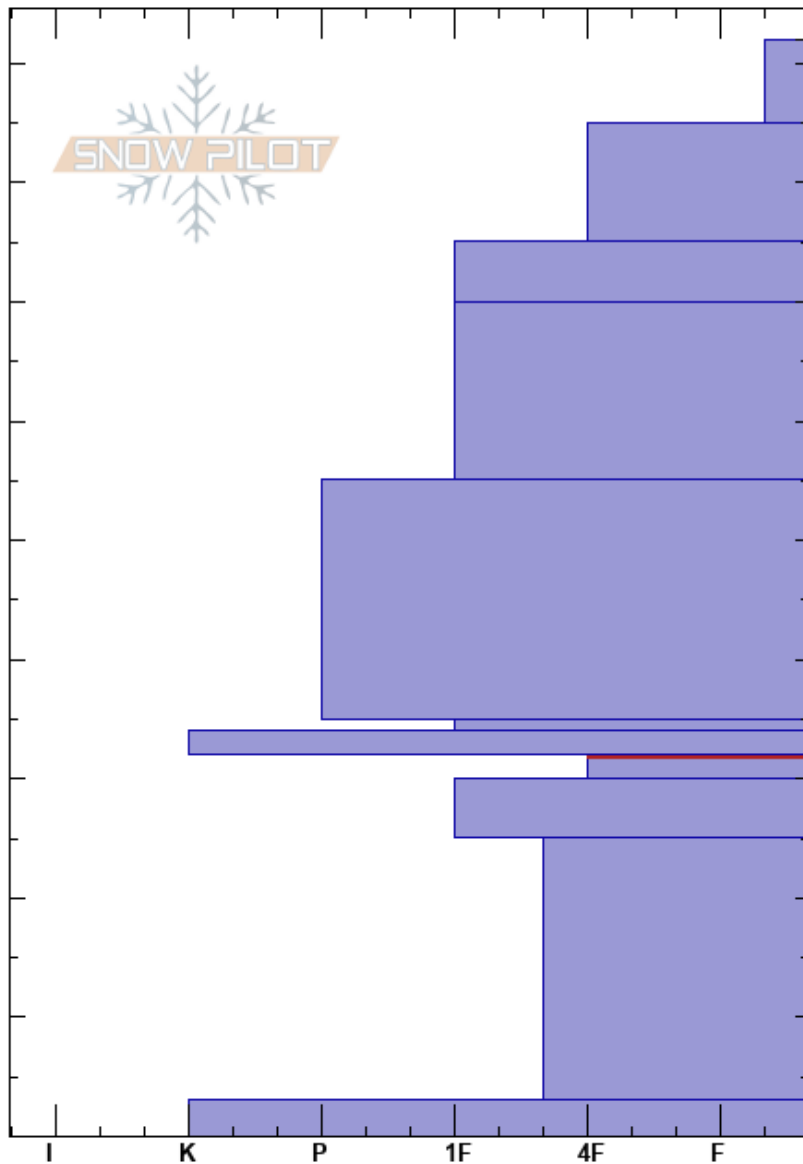

Mont de Vores
 Alpes du Nord
 France
Elevation: 2020 m
Aspect: 360°
Specifics:

Karen Bockel
 04/01/2021 - 13:00
Co-ord: 45.79633N, 6.60330W
Slope Angle: 30°
Wind Loading: previous

Stability: Good **HS:**92
Air Temperature: -7°C **PF:**30 **32-30cm:**Problematic layer
Sky Cover: BKN **PS:**20
Precipitation: NO
Wind: Light Breeze

Crystal Form	Crystal Size	Moisture	ρ kg/m ³	Stability tests & Layer comments
∇	5			
/	2			
/	1			
• (Δ)				← STM @72cm
•	0.5			
•	0.3			
□ (•)				
⊙				← ECTP28 @32cm
□	1			
□ (○)				
⊖	2			
■				

Notes: