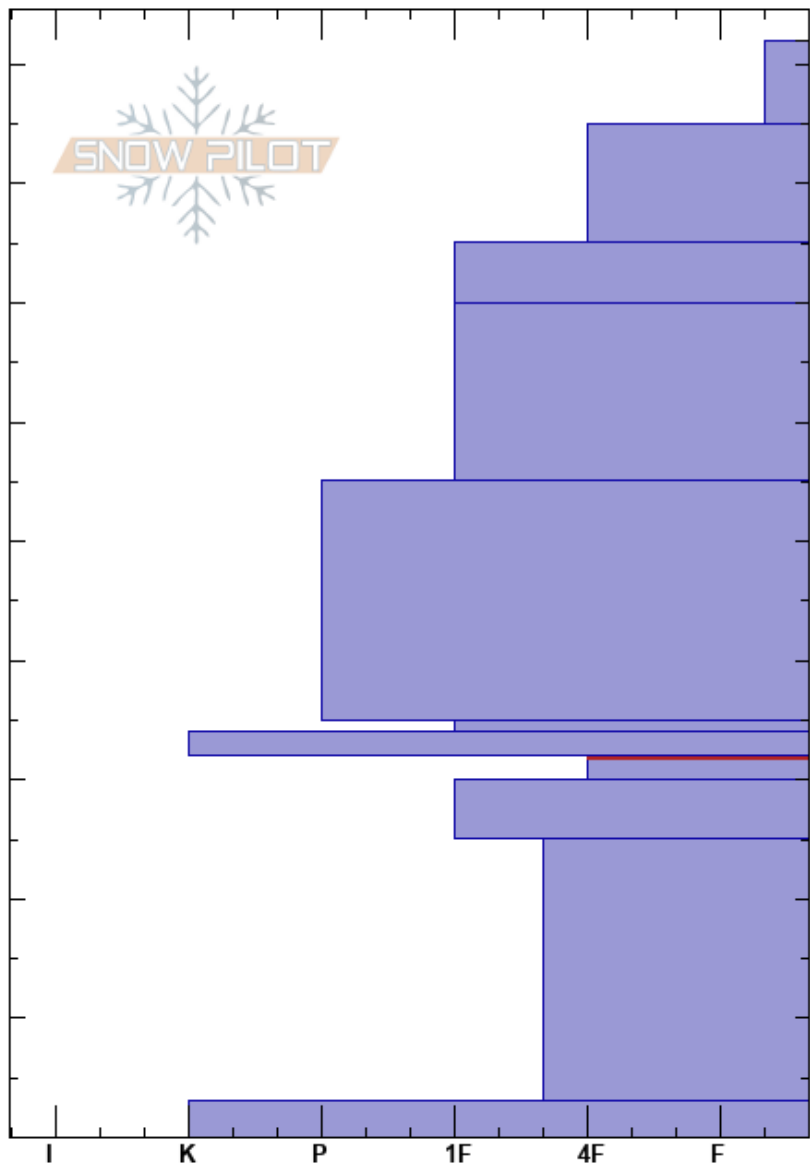

Mont de Vores
 Alpes du Nord
 France
Elevation: 2020 m
Aspect: 360°
Specifics:

Karen Bockel
 04/01/2021 - 13:00
Co-ord: 45.79633N, 6.60330W
Slope Angle: 30°
Wind Loading: previous

Stability: Good **HS:**92
Air Temperature: -7°C **PF:**30 **32-30cm:**Problematic layer
Sky Cover: BKN **PS:**20
Precipitation: NO
Wind: Light Breeze

Crystal Form	Crystal Size	Moisture	ρ kg/m ³	Stability tests & Layer comments
∇	5			
/	2			
/	1			
• (X)				← STM @72cm
•	0.5			
•	0.3			
□ (•)				
⊙				← ECTP28 @32cm
□	1			
□ (○)				
⊖	2			
■				

Notes: