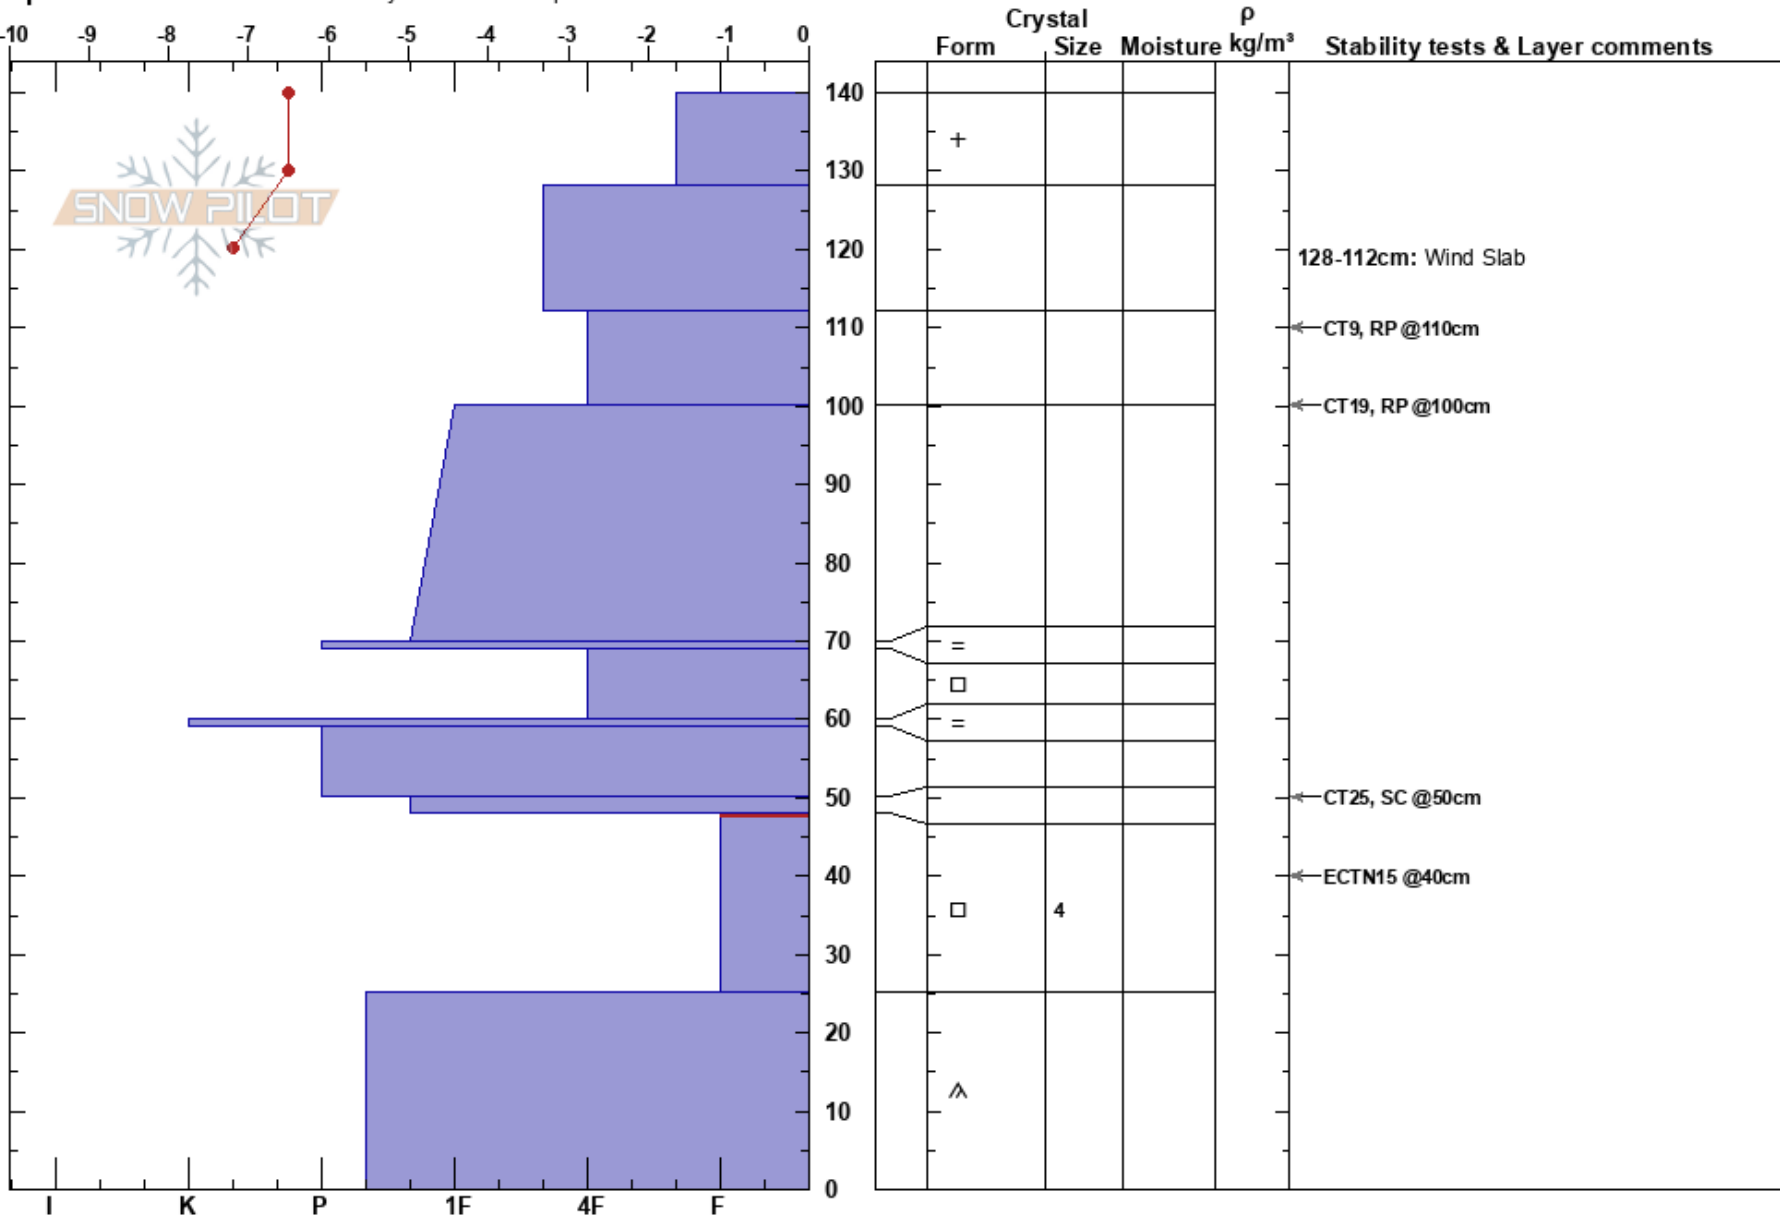

Wing Ridge NE
 Wallowas
 OR
 Elevation: 7857 ft
 Aspect:

Caleb Merrill
 01/05/2021 - 12:00pm
 Co-ord: 45.19181N, -117.09693W
 Slope Angle:
 Wind Loading: yes

Stability:
 Air Temperature: -5.5°C PF:60
 Sky Cover: FEW
 Precipitation: NO
 Wind: S Moderate

Layer Notes:
 128-112cm: Wind Slab
 48-25cm: Problematic layer

Specifics: Recent avalanche activity on different slopes

Notes: