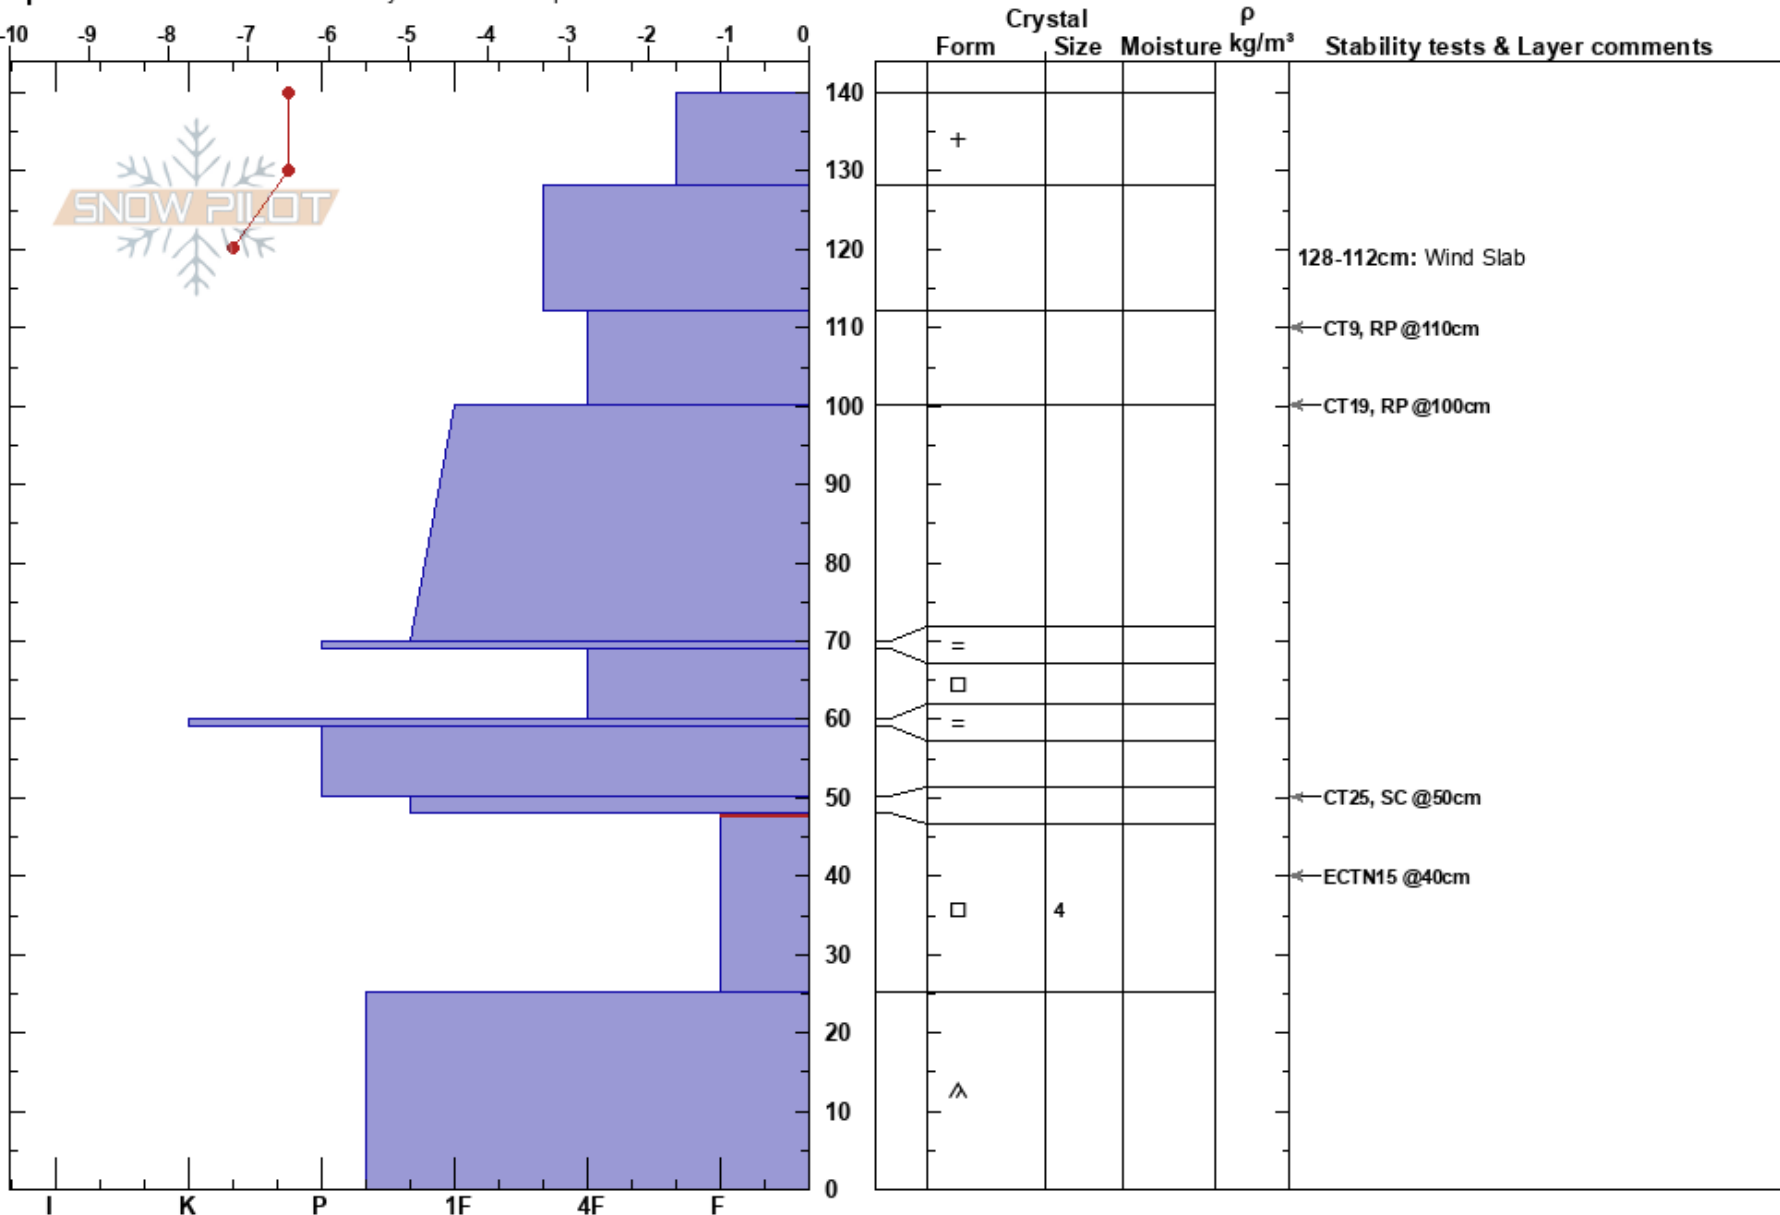

Wing Ridge NE  
 Wallowas  
 OR  
 Elevation: 7857 ft  
 Aspect:

Caleb Merrill  
 01/05/2021 - 12:00pm  
 Co-ord: 45.19181N, -117.09693W  
 Slope Angle:  
 Wind Loading: yes

Stability:  
 Air Temperature: -5.5°C PF:60  
 Sky Cover: FEW  
 Precipitation: NO  
 Wind: S Moderate

Layer Notes:  
 128-112cm: Wind Slab  
 48-25cm: Problematic layer

Specifics: Recent avalanche activity on different slopes

Notes: