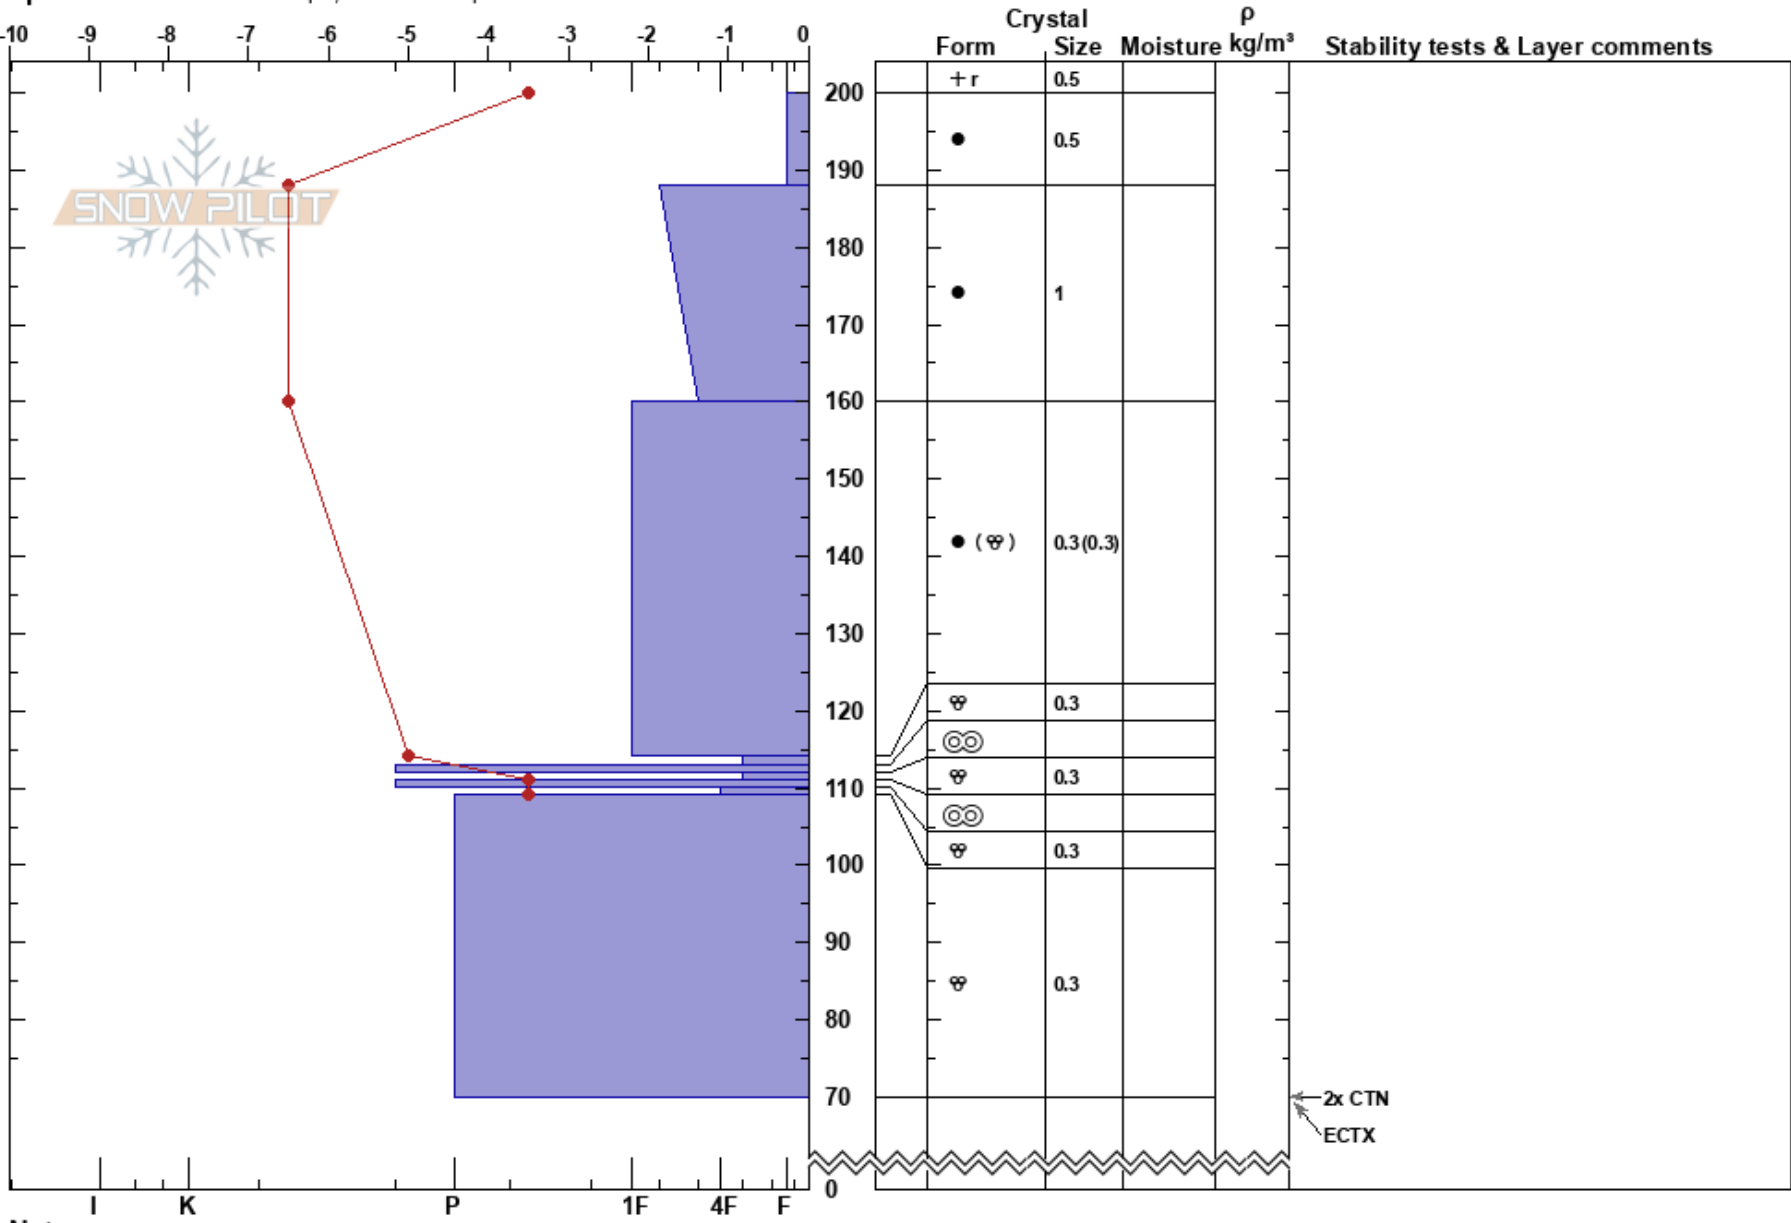

Tincan Treeline
 Kenai Mountains
 AK
 Elevation: 2313 ft
 Aspect: N

Travis Baldwin
 01/05/2021 - 12:34pm
 Co-ord: 60.78902N, -149.16858W
 Slope Angle: 22°
 Wind Loading:

Stability:
 Air Temperature: -2°C
 Sky Cover: OVC
 Precipitation: NO
 Wind: Calm

HS:200

PF:30

PS: 8

Layer Notes:

Specifics: Ski tracks on slope; We skied slope

Notes: Sky cover was trending to clear by 1330.